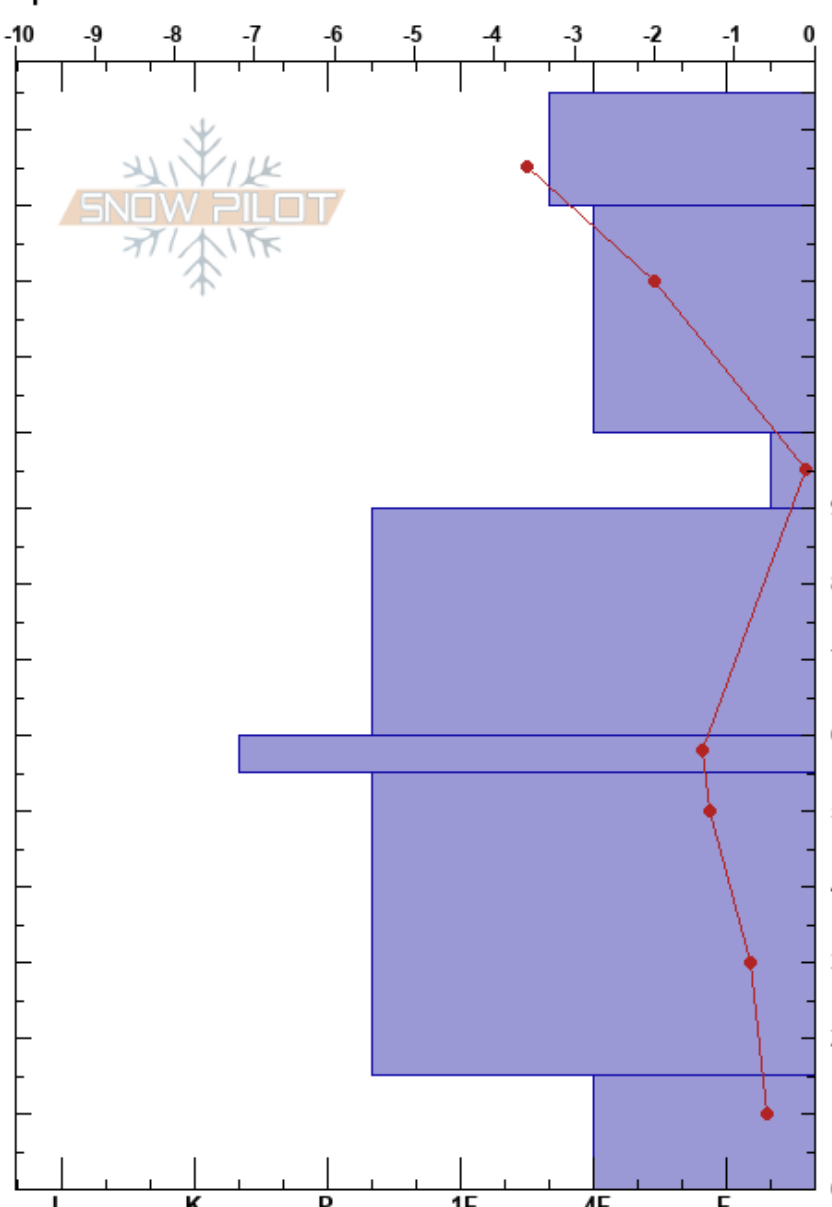

Near BAC shelter  
 Rila  
 Bulgaria  
 Elevation: 2435 m  
 Aspect: SW  
 Specifics:

Kaloyan Peychev  
 09/02/2020 - 13:00  
 Co-ord: 42.17451N, 23.37961E  
 Slope Angle: 35°  
 Wind Loading:

Stability:  
 Air Temperature: -2°C  
 Sky Cover: CLR  
 Precipitation: NO  
 Wind: Calm

HS:145  
 100-90cm:Problematic layer

Form	Crystal		Moisture	$\rho$ kg/m <sup>3</sup>	Stability tests & Layer comments
	Size				
∩	0.5				
/					←RB2, Q2 @135cm
/					
∩	2				←CT16, Q3 @95cm
-					
∧					