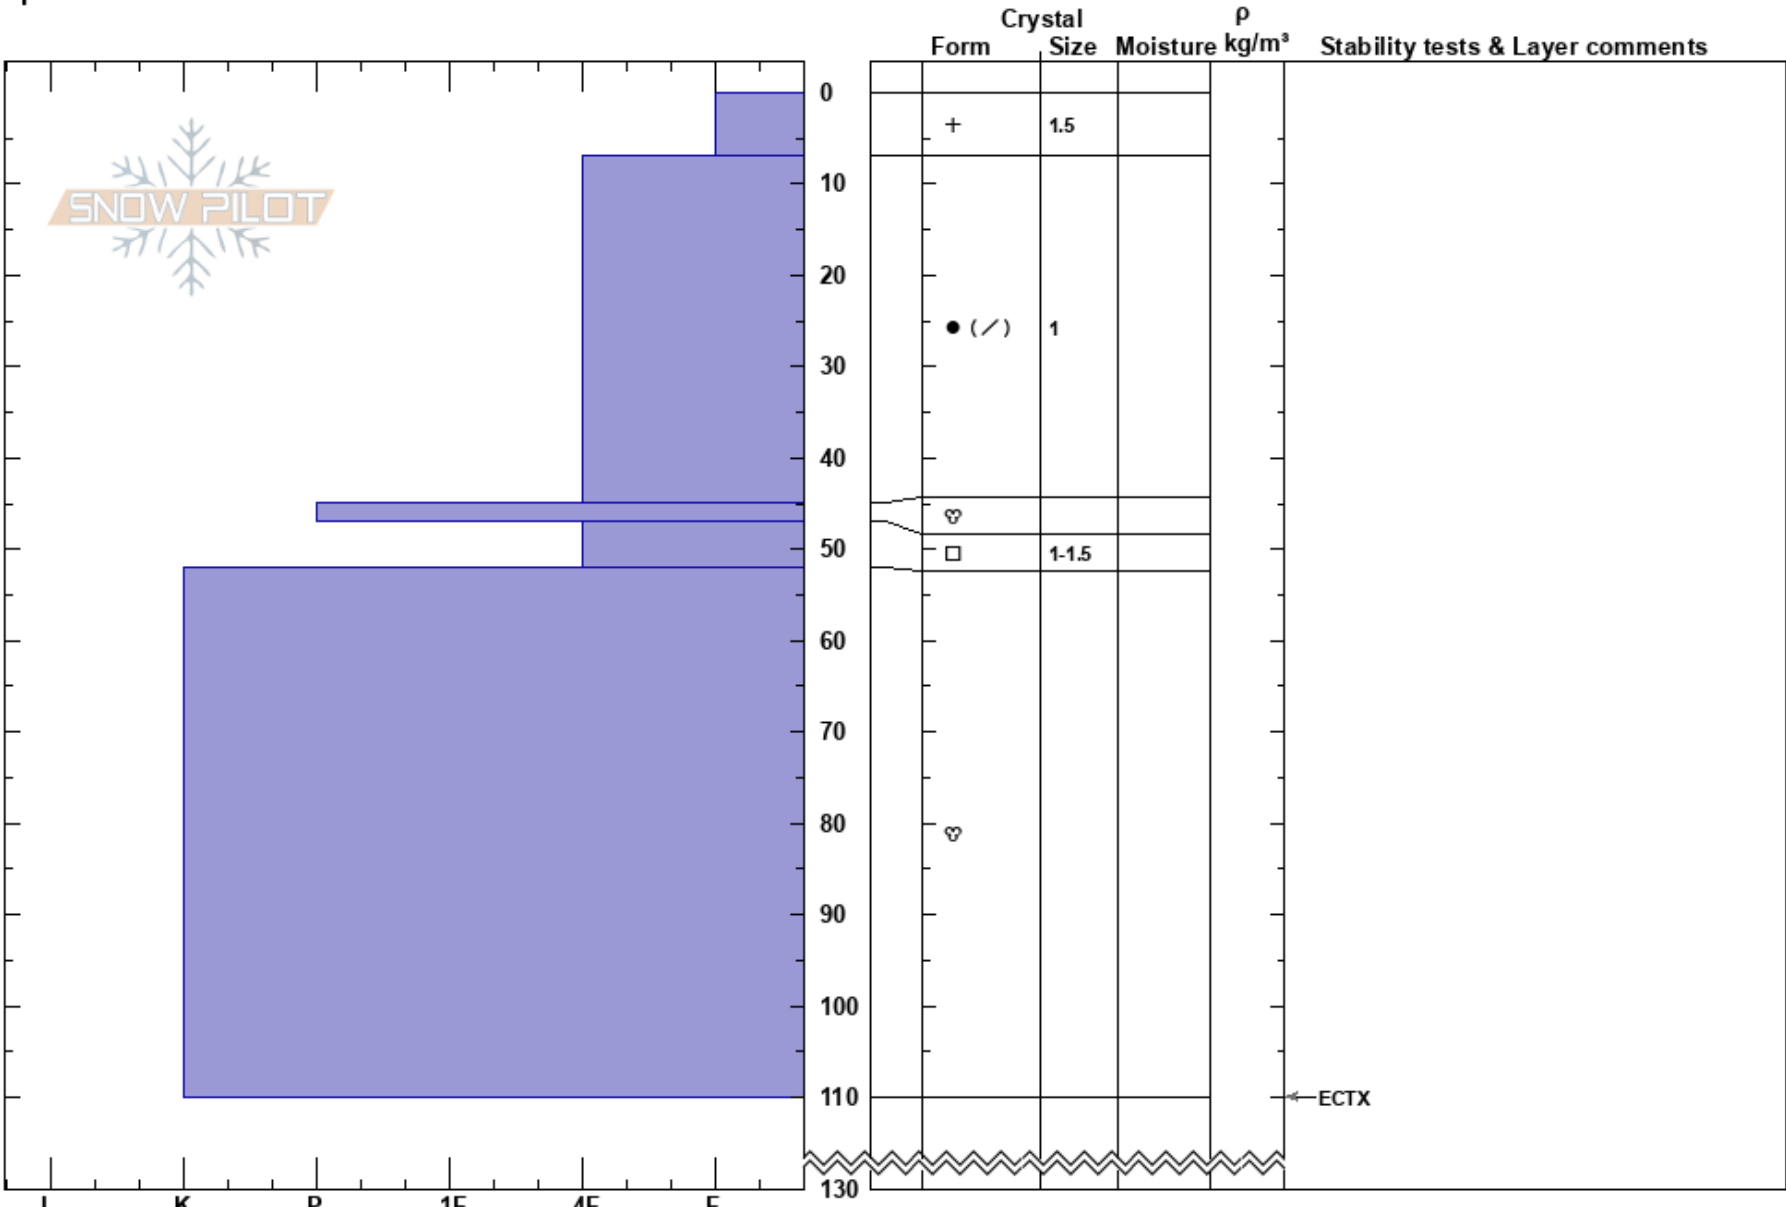

2017 03 Bjørselv østve  
 Finnmark  
 Norway  
**Elevation:** 330 m  
**Aspect:** 90°  
**Specifics:**

Aanon Clausen  
 03/03/2017 - 12:00  
**Co-ord:**  
**Slope Angle:** 20°  
**Wind Loading:** yes

**Stability:**  
**Air Temperature:** -3°C  
**Sky Cover:** SCT  
**Precipitation:** S5  
**Wind:** N Moderate

**HS:**130  
**PF:**20  
**Layer Notes:**

**Notes:** Snowshowers and increasing but moderate windloading.  
 MGRS Grid: 35 W MT 48076-90913