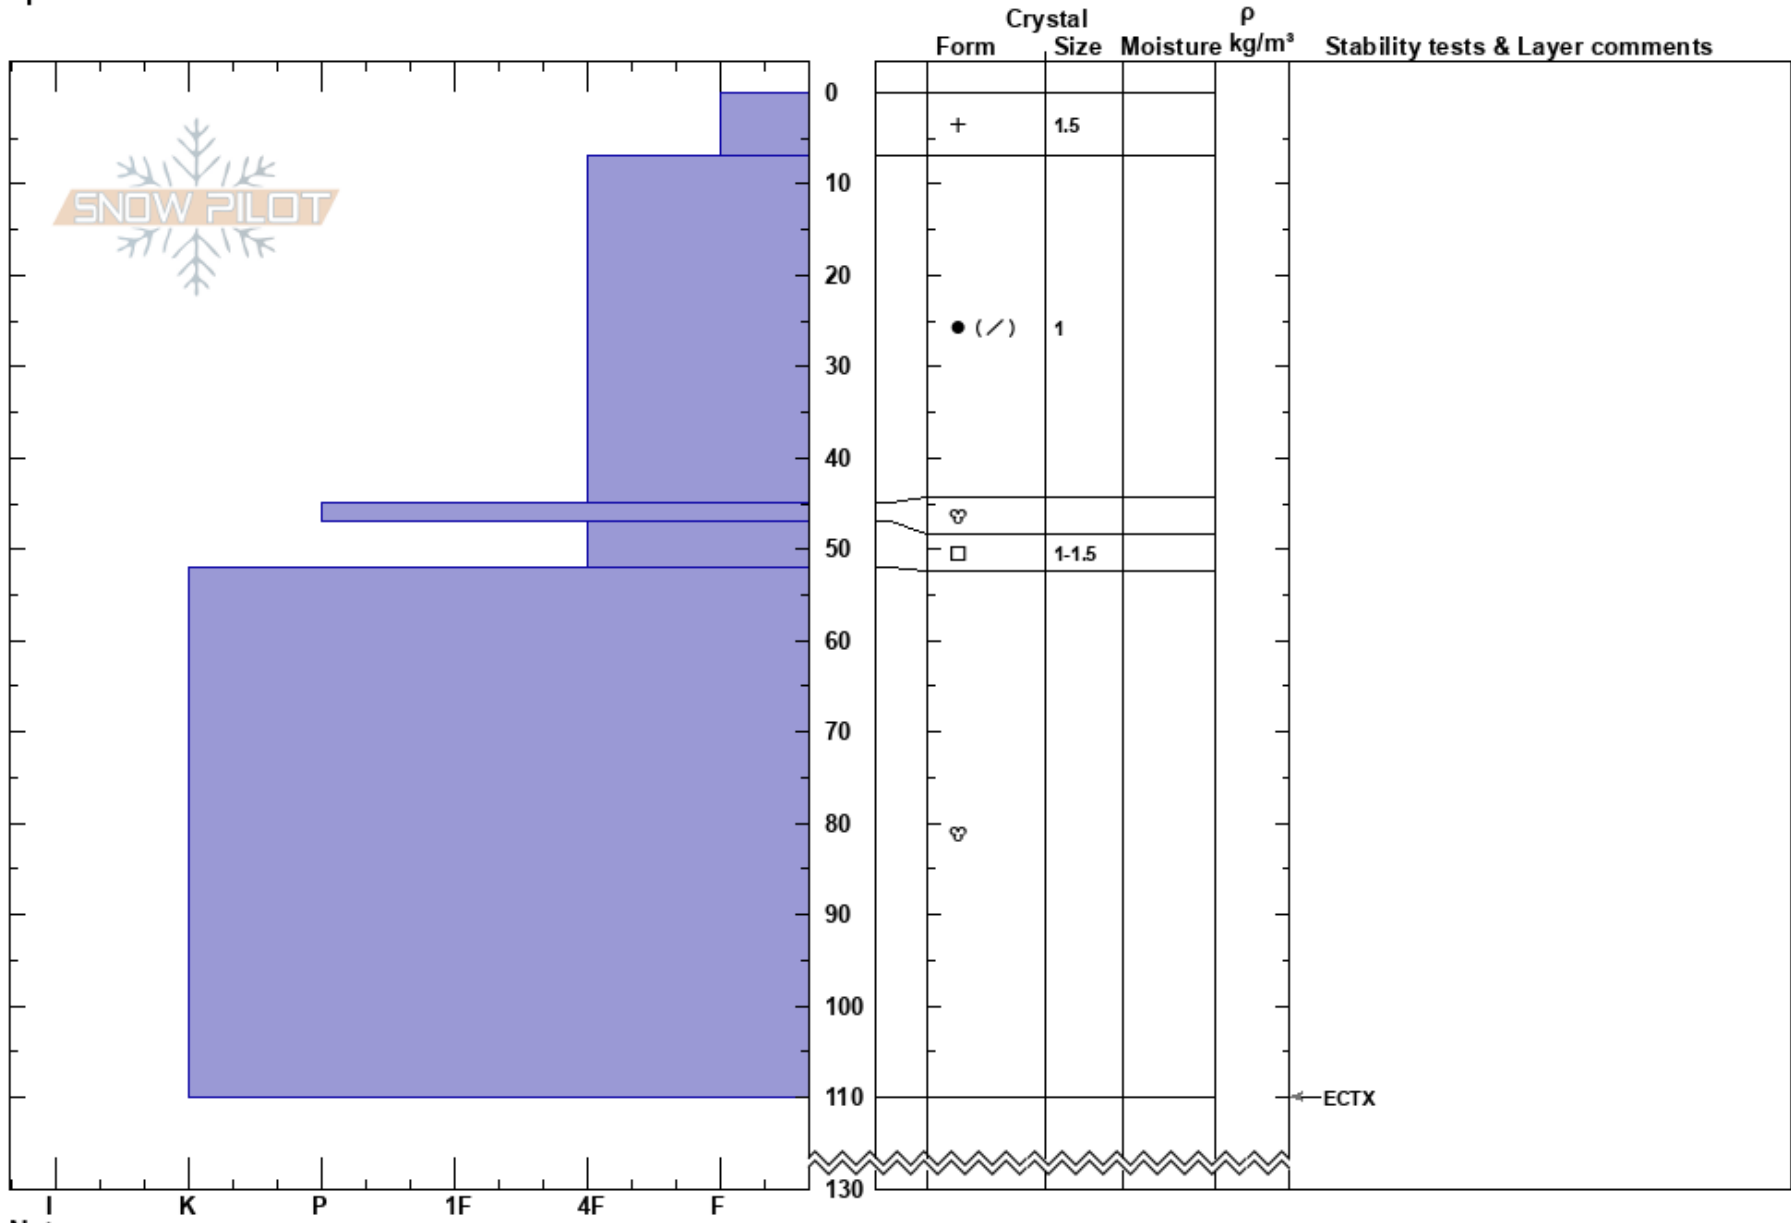

2017 03 Bjørselv østve  
 Finnmark  
 Norway  
**Elevation:** 330 m  
**Aspect:** 90°  
**Specifics:**

Aanon Clausen  
 03/03/2017 - 12:00  
**Co-ord:**  
**Slope Angle:** 20°  
**Wind Loading:** yes

**Stability:**  
**Air Temperature:** -3°C  
**Sky Cover:** SCT  
**Precipitation:** S5  
**Wind:** N Moderate

**HS:**130  
**PF:**20  
**Layer Notes:**

**Notes:** Snowshowers and increasing but moderate windloading.  
 MGRS Grid: 35 W MT 48076-90913