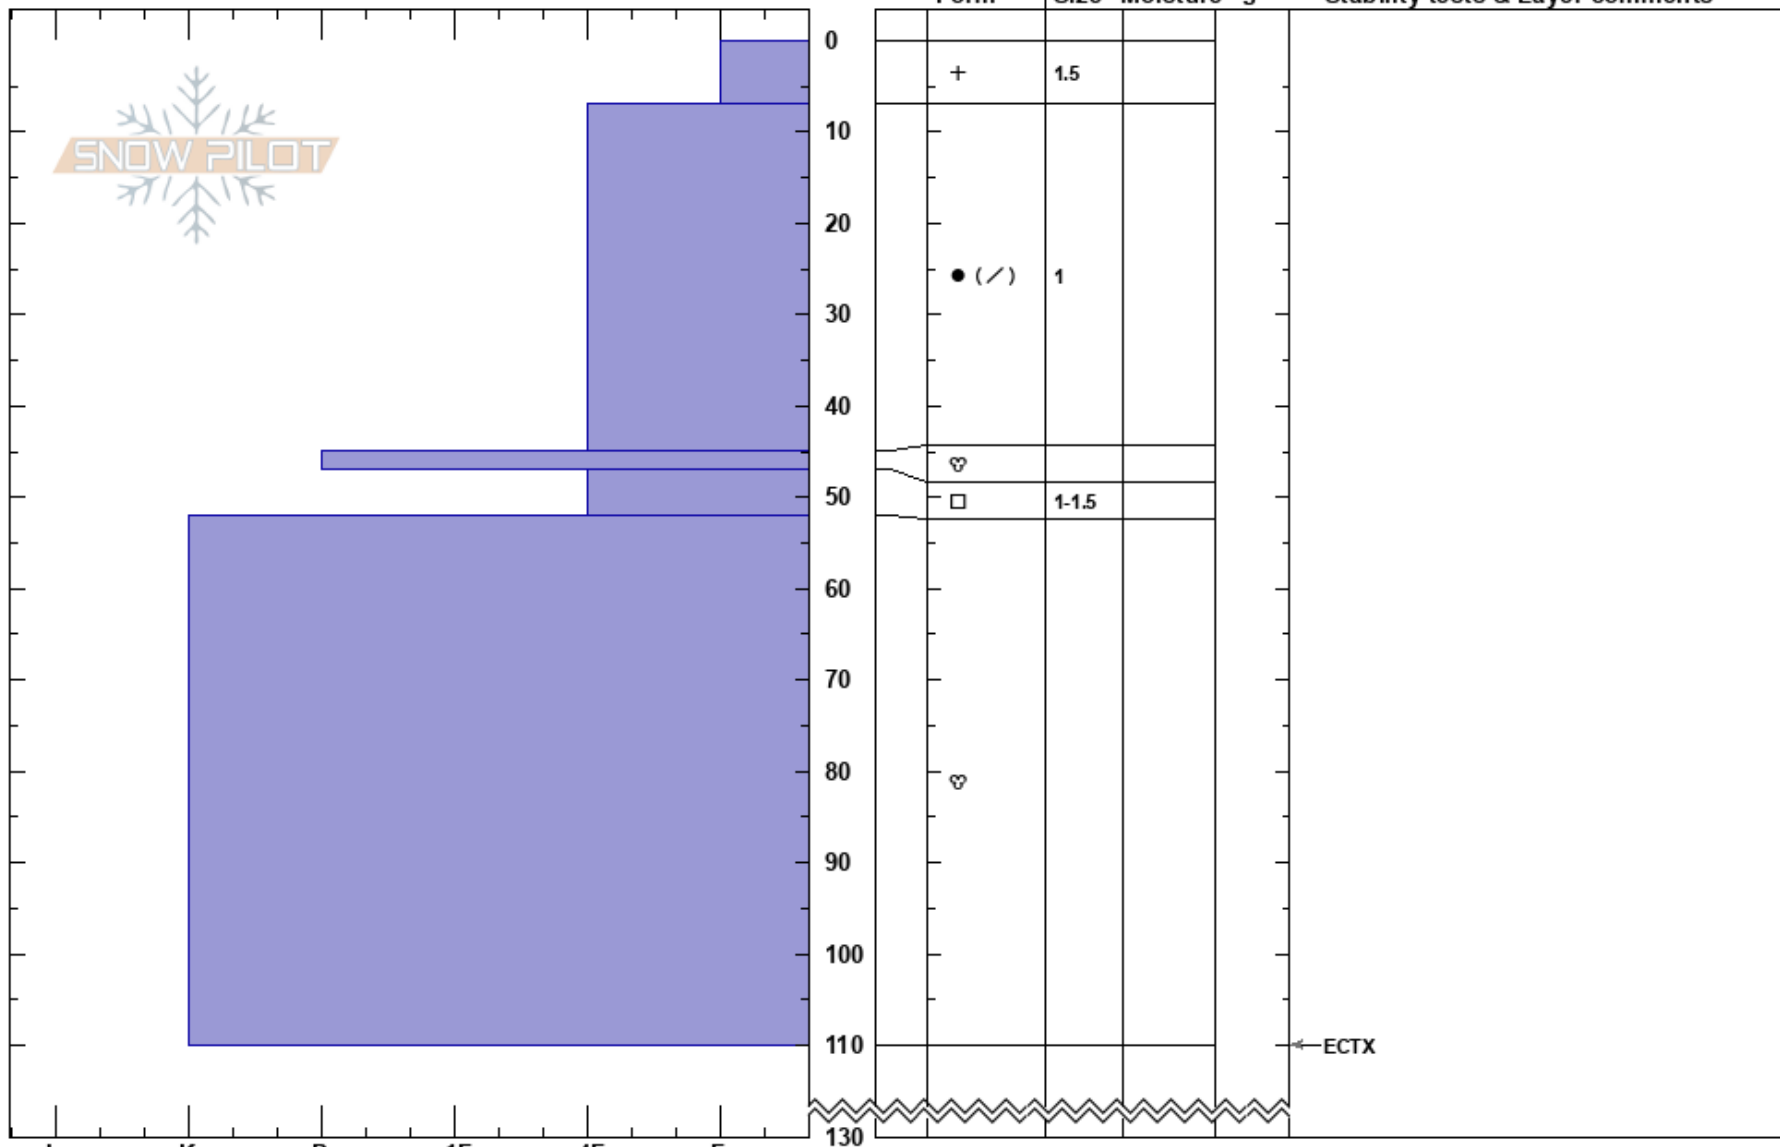

2017 03 Bjørselv østve
 Finnmark
 Norway
Elevation: 330 m
Aspect: 90°
Specifics:

Aanon Clausen
 03/03/2017 - 12:00
Co-ord:
Slope Angle: 20°
Wind Loading: yes

Stability: **HS:**130 **Layer Notes:**
Air Temperature: -3°C **PF:**20
Sky Cover: SCT
Precipitation: S5
Wind: N Moderate

Notes: Snowshowers and increasing but moderate windloading.

MGRS Grid: 35 W MT 48076-90913