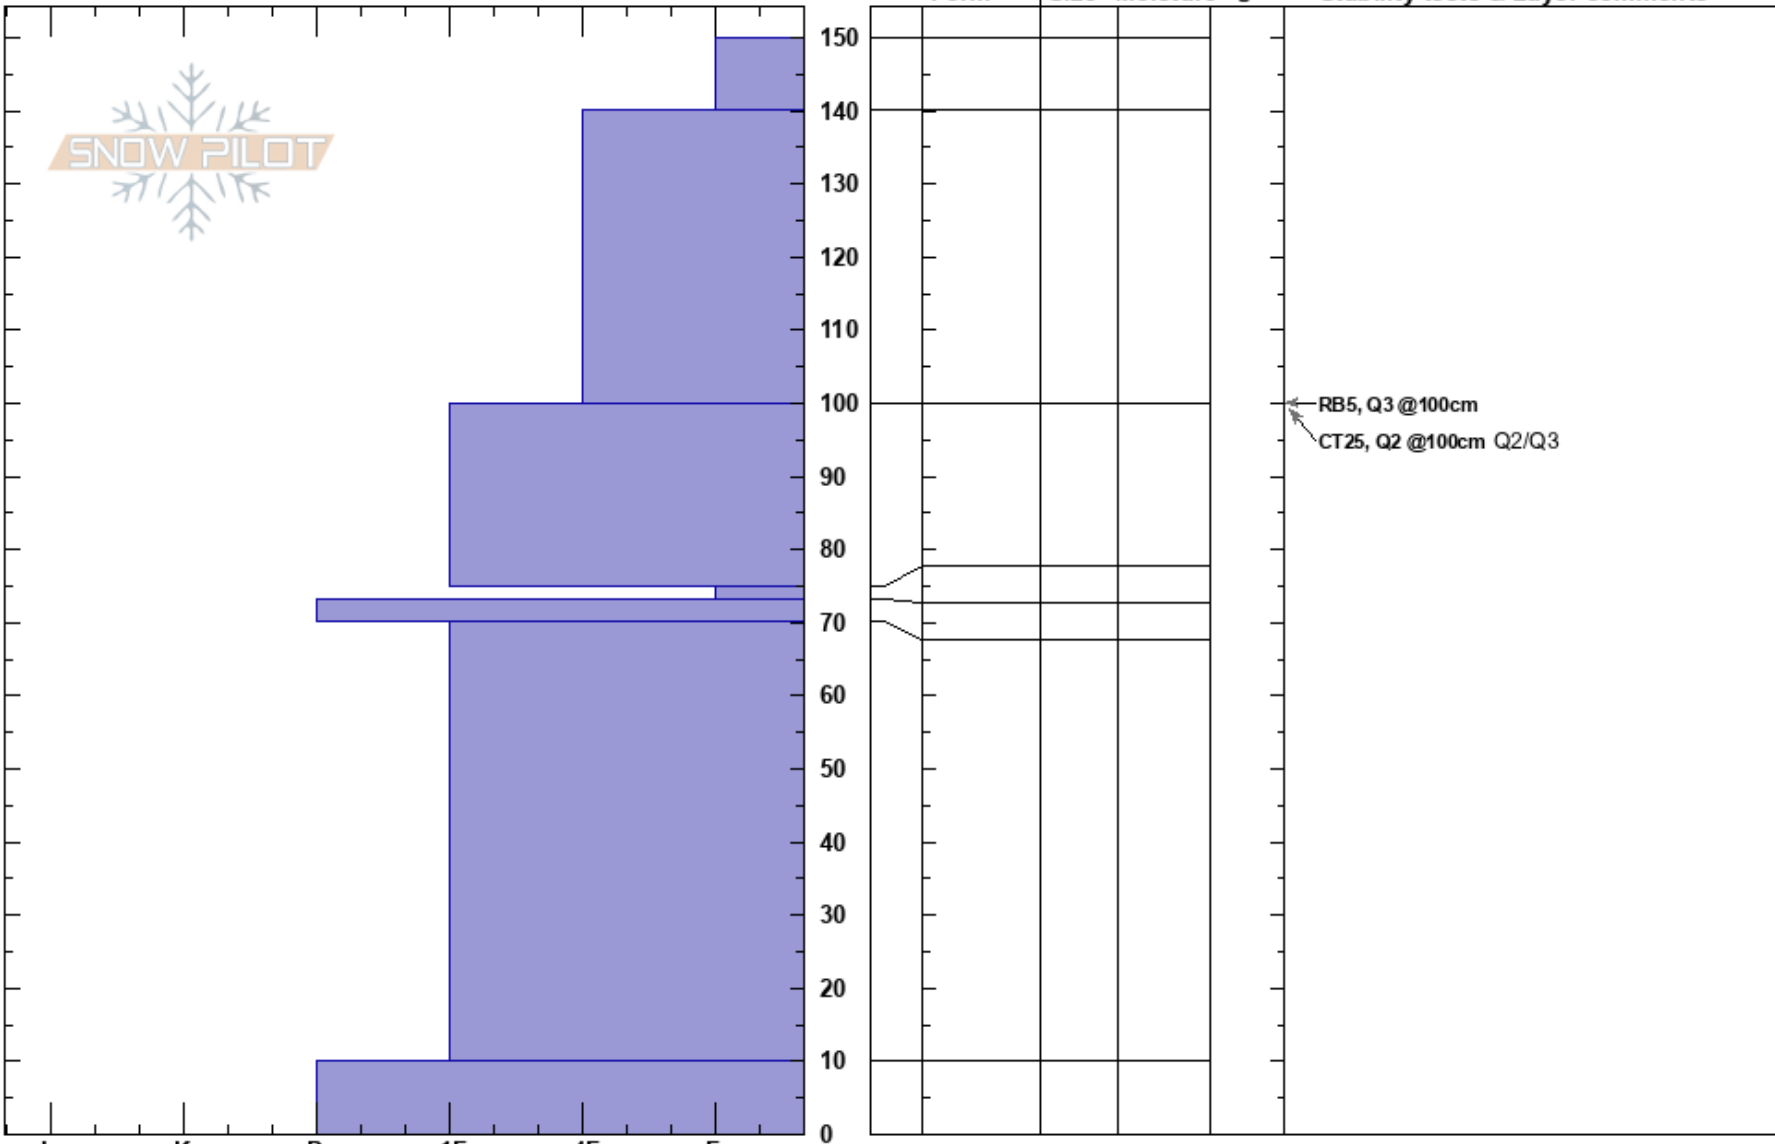

2nd terrace Malyovitsa
Rila
Bulgaria
Elevation: 2260 m
Aspect: SE
Specifics:

Kaloyan Peychev
09/02/2020 - 12:30
Co-ord: 42.17645N, 23.37340E
Slope Angle: 30°
Wind Loading:

Stability: **HS:150**
Air Temperature: -2°C
Sky Cover: CLR
Precipitation: NO
Wind: Calm
Layer Notes: 75-73cm:Problematic layer