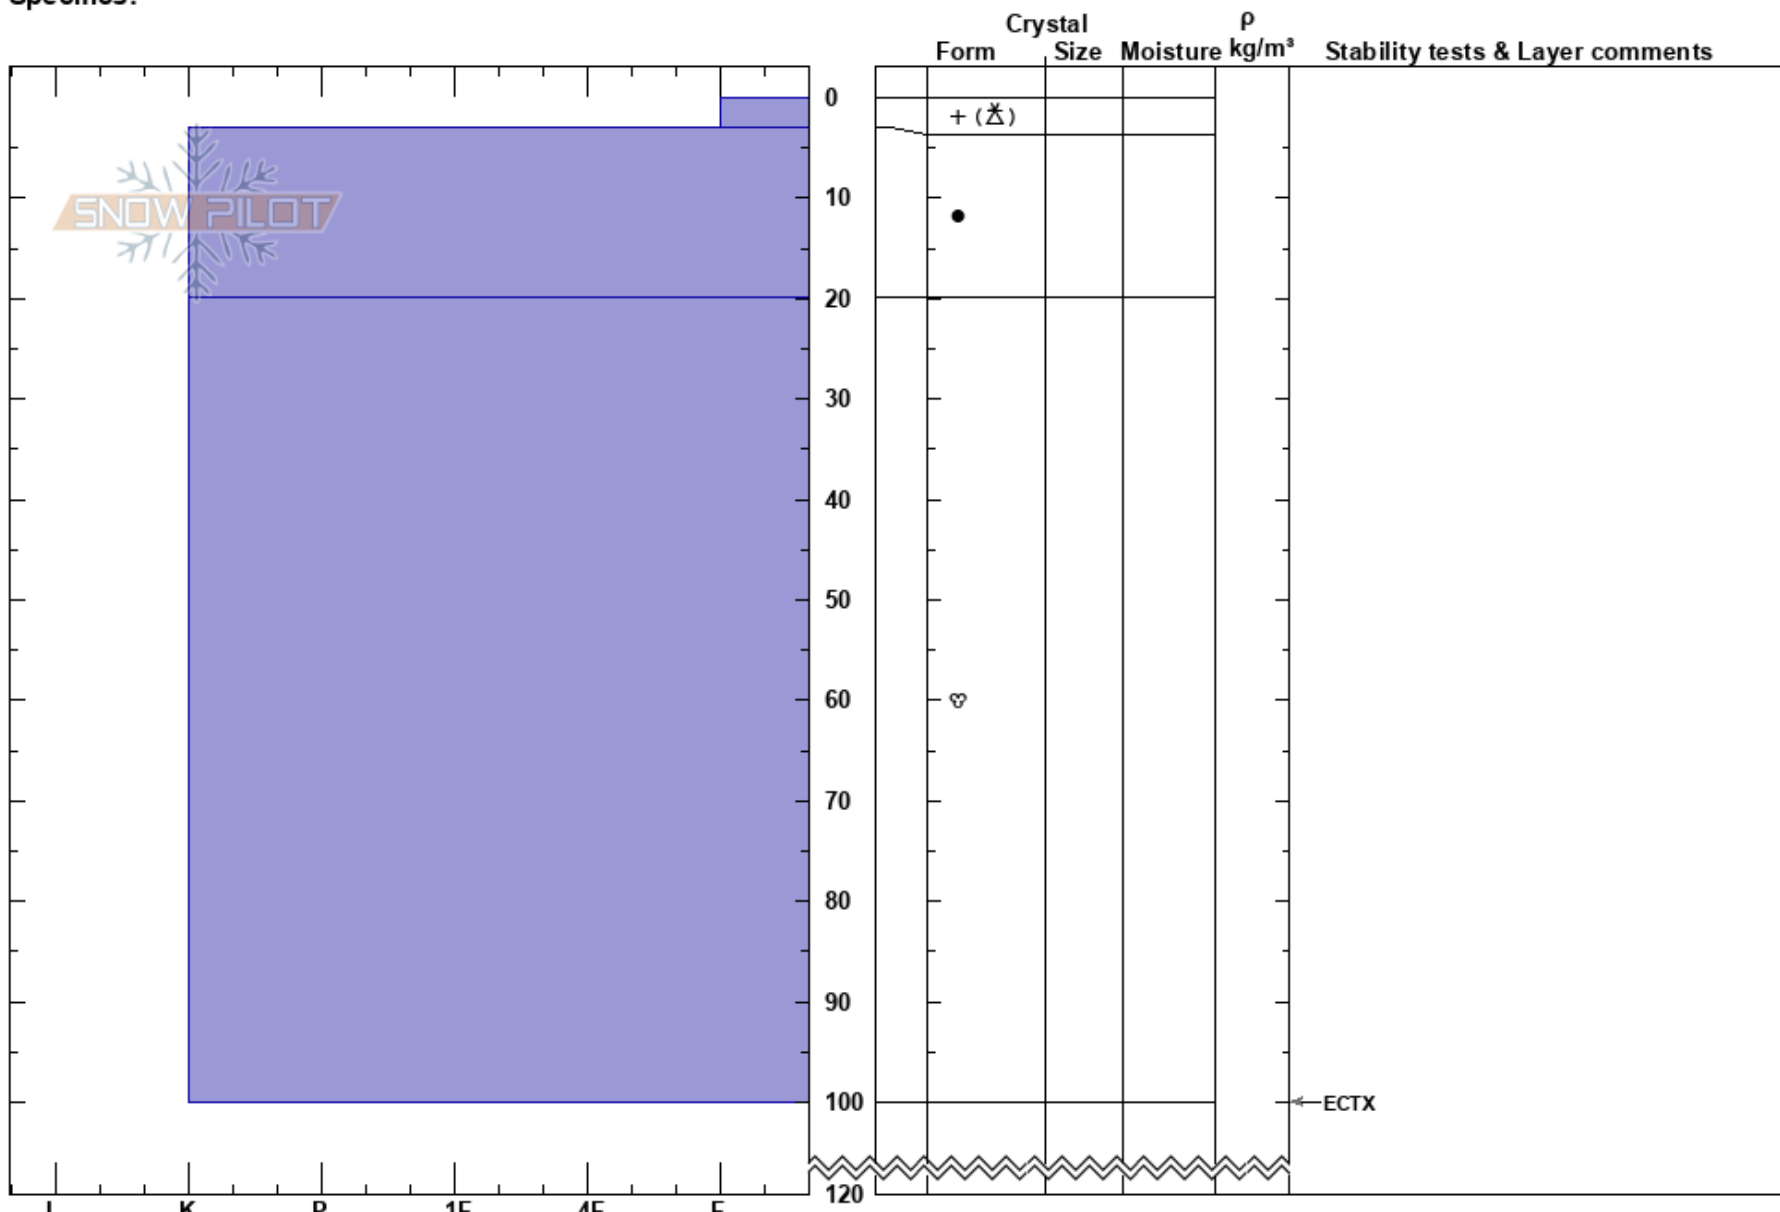

2017 03 Bjørselv nordv  
 Finnmark  
 Norway  
 Elevation: 334 m  
 Aspect: 0°  
 Specifics:

Aanon Clausen  
 03/03/2017 - 12:00  
 Co-ord:  
 Slope Angle: 20°  
 Wind Loading: yes

Stability: Good HS:120  
 Air Temperature: -3°C PF:10  
 Sky Cover: SCT  
 Precipitation: S5  
 Wind: N Moderate

Layer Notes:

Notes: Snowshowers wind increasing windloading throughout the day with northerly winds