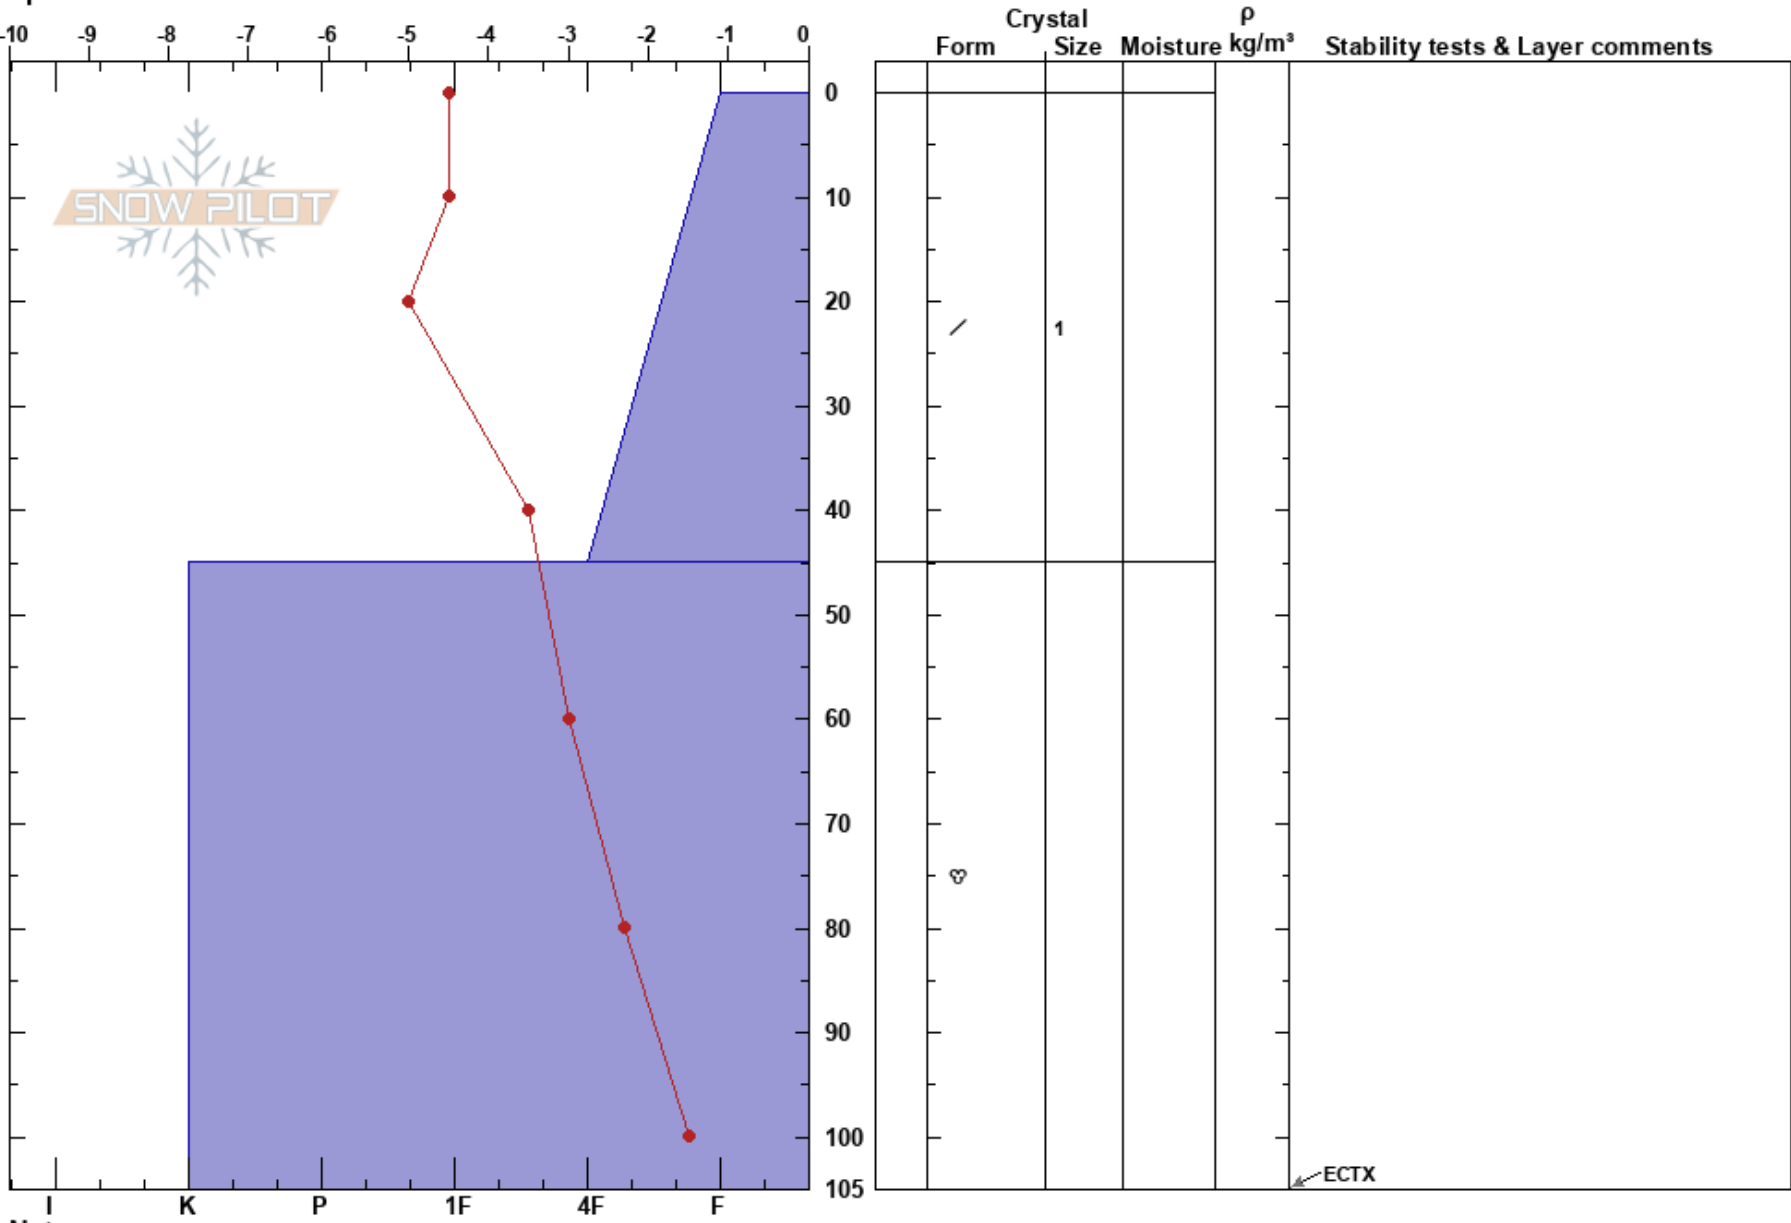

2017-03 Bjørselv sydve
 Finnmark
 Norway
Elevation:
Aspect: 180°
Specifics:

Aanon Clausen
 03/03/2017 - 12:00
Co-ord:
Slope Angle: 15°
Wind Loading: yes

Stability: Good **HS:**105 **Layer Notes:**
Air Temperature: -4.5°C **PF:**40
Sky Cover: SCT
Precipitation: S5
Wind: N Light Breeze

Notes: Snowshowers and increasing wind over the day.