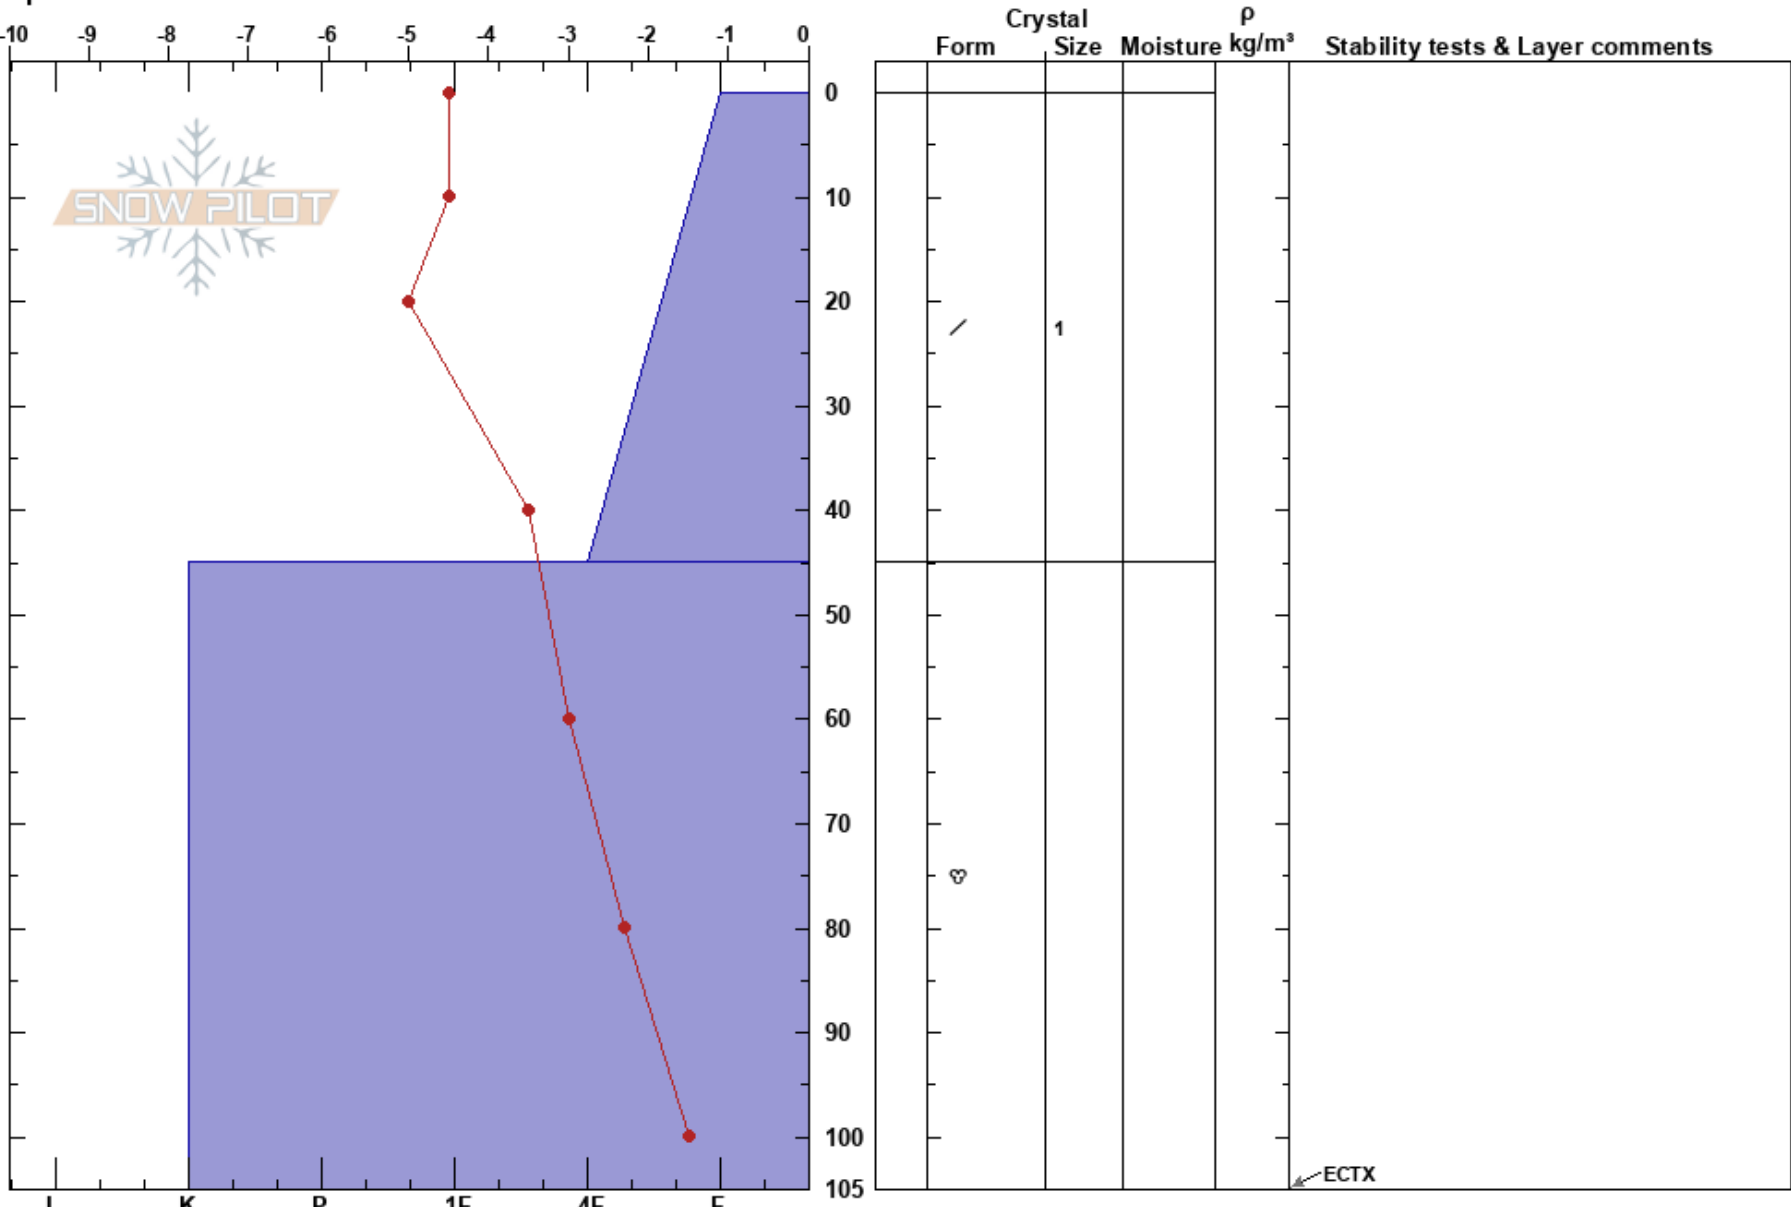

2017-03 Bjørselv sydve
 Finnmark
 Norway
Elevation:
Aspect: 180°
Specifics:

Aanon Clausen
 03/03/2017 - 12:00
Co-ord:
Slope Angle: 15°
Wind Loading: yes

Stability: Good **HS:**105 **Layer Notes:**
Air Temperature: -4.5°C **PF:**40
Sky Cover: SCT
Precipitation: S5
Wind: N Light Breeze

Notes: Snowshowers and increasing wind over the day.