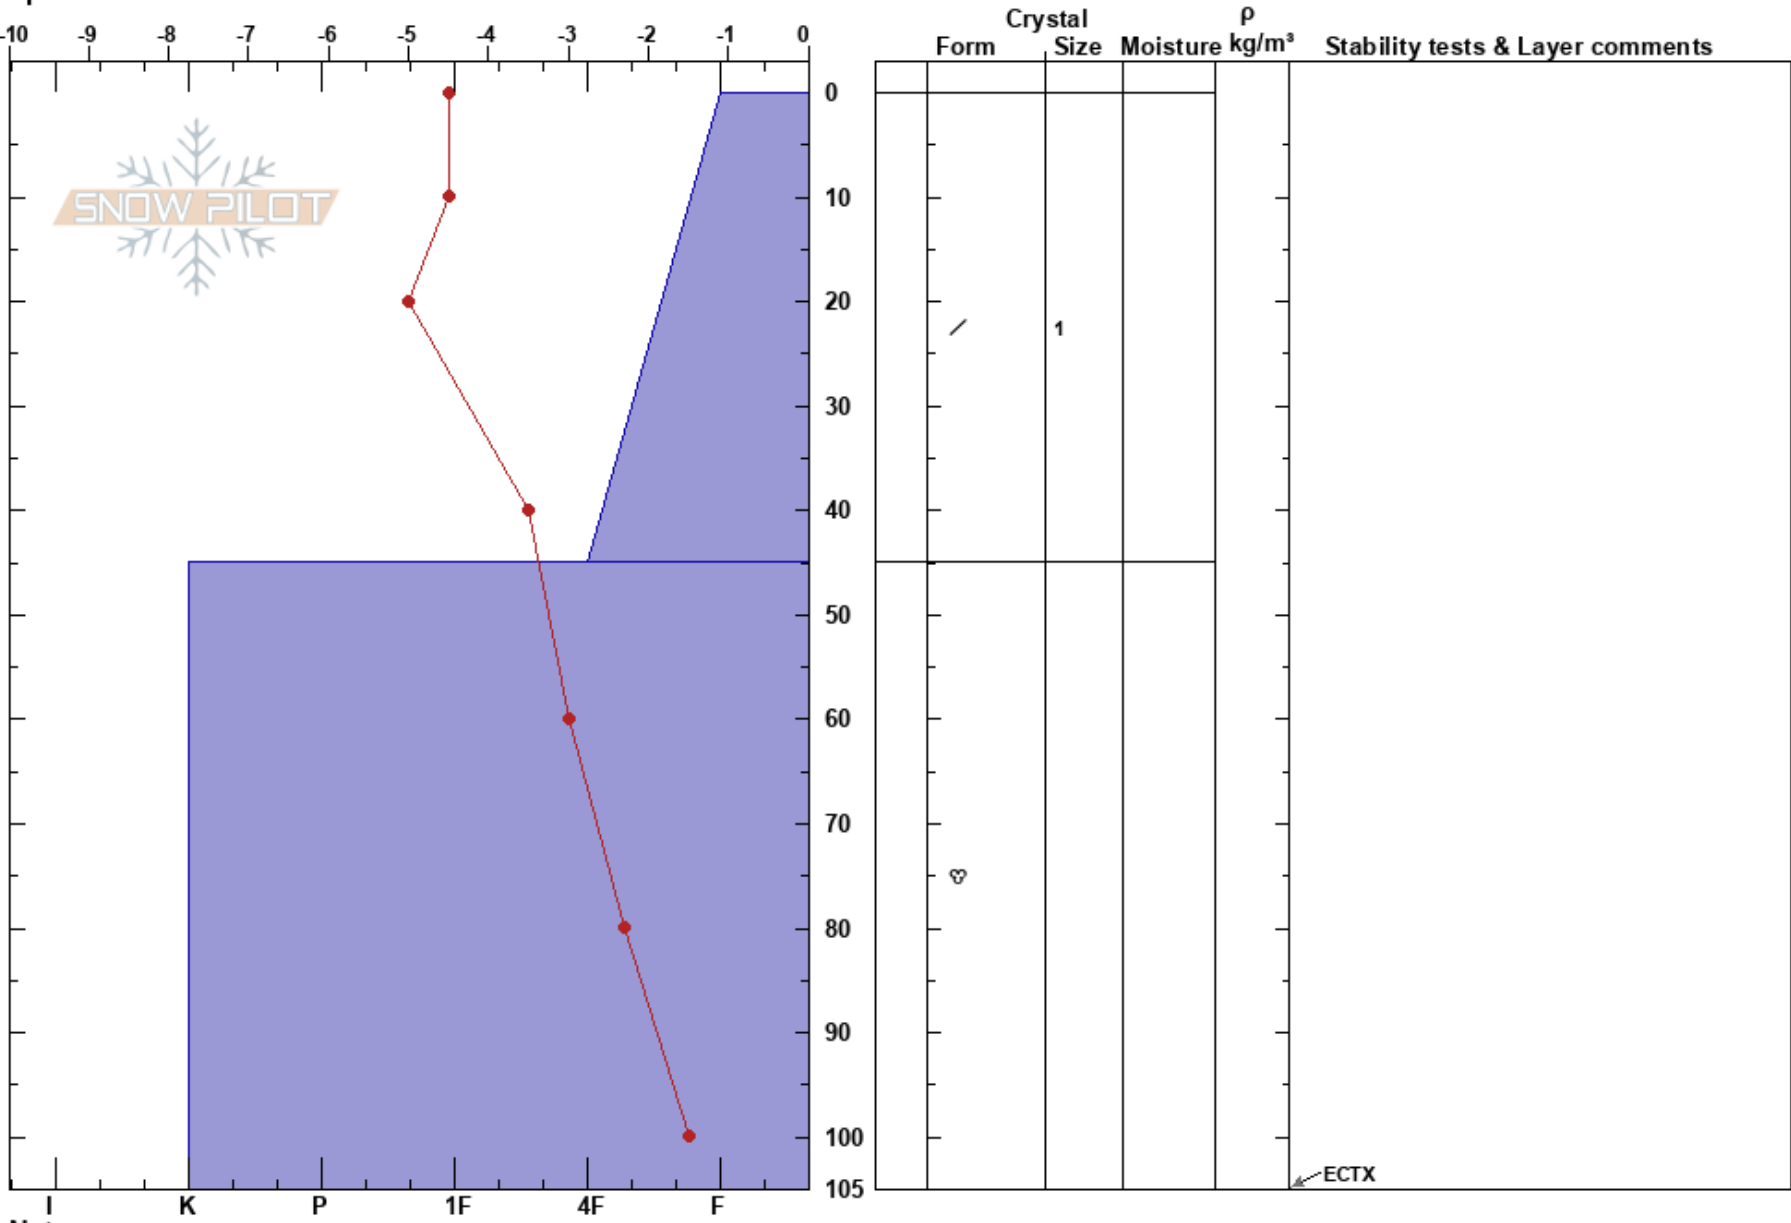

2017-03 Bjørselv sydve  
 Finnmark  
 Norway  
**Elevation:**  
**Aspect:** 180°  
**Specifics:**

Aanon Clausen  
 03/03/2017 - 12:00  
**Co-ord:**  
**Slope Angle:** 15°  
**Wind Loading:** yes

**Stability:** Good **HS:**105 **Layer Notes:**  
**Air Temperature:** -4.5°C **PF:**40  
**Sky Cover:** SCT  
**Precipitation:** S5  
**Wind:** N Light Breeze

**Notes:** Snowshowers and increasing wind over the day.