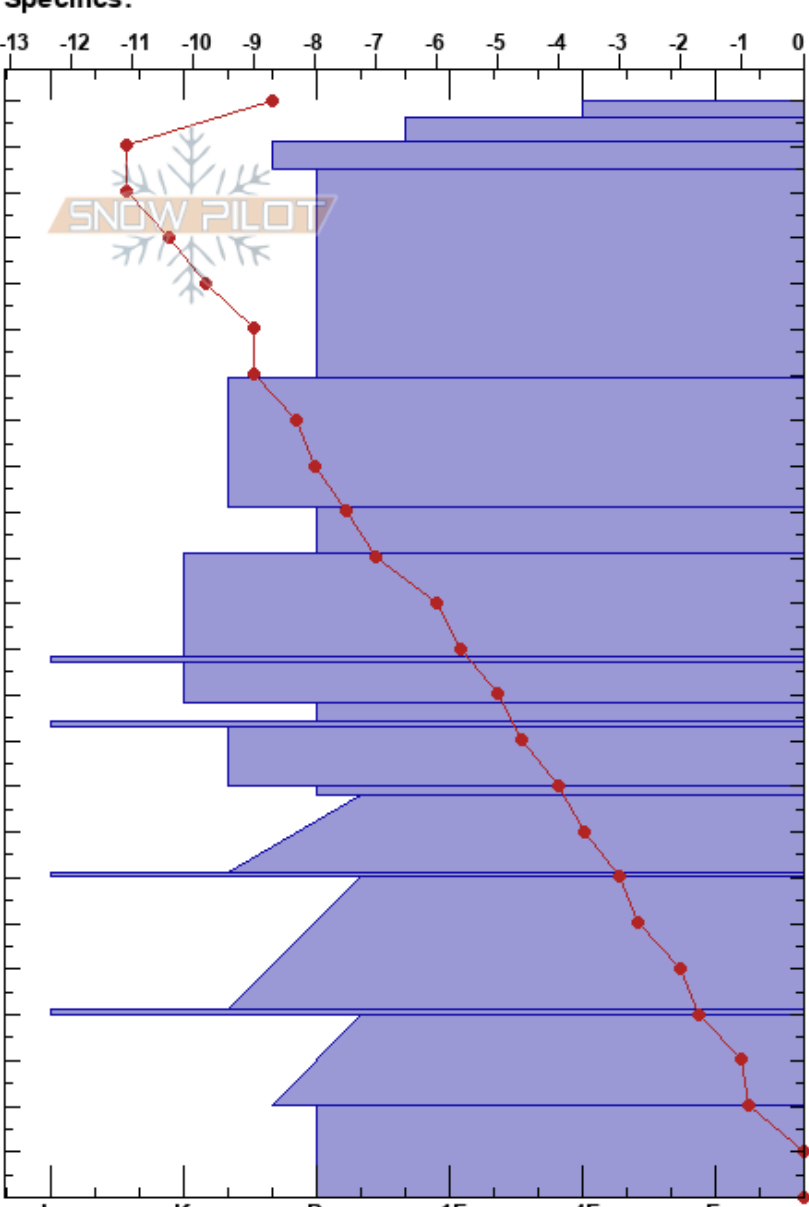

Площадка №5  
 Kirovsk  
 Russia  
 Elevation: 473 m  
 Aspect: 176°  
 Specifics:

Aleksei Nabatov  
 07/02/2020 - 11:17  
 Co-ord: 67.66684N, 33.66823E  
 Slope Angle: 21°  
 Wind Loading:

Stability:  
 Air Temperature: -10.1°C PF:30  
 Sky Cover:  
 Precipitation: NO  
 Wind:

HS:240  
 Layer Notes:

Form	Crystal		$\rho$ kg/m <sup>3</sup>	Stability tests & Layer comments
	Size	Moisture		
•	1			
•	1			
•	1			
•	0.5-1			
•	0.5			
⊖	1			
⊖	1			
■				
⊖	1			
⊖	1			
■				
⊖	0.5-1			
⊖	1.5			
⊖	1			
■				
⊖	1			
■				
□	1.5-2			
□	2.5			