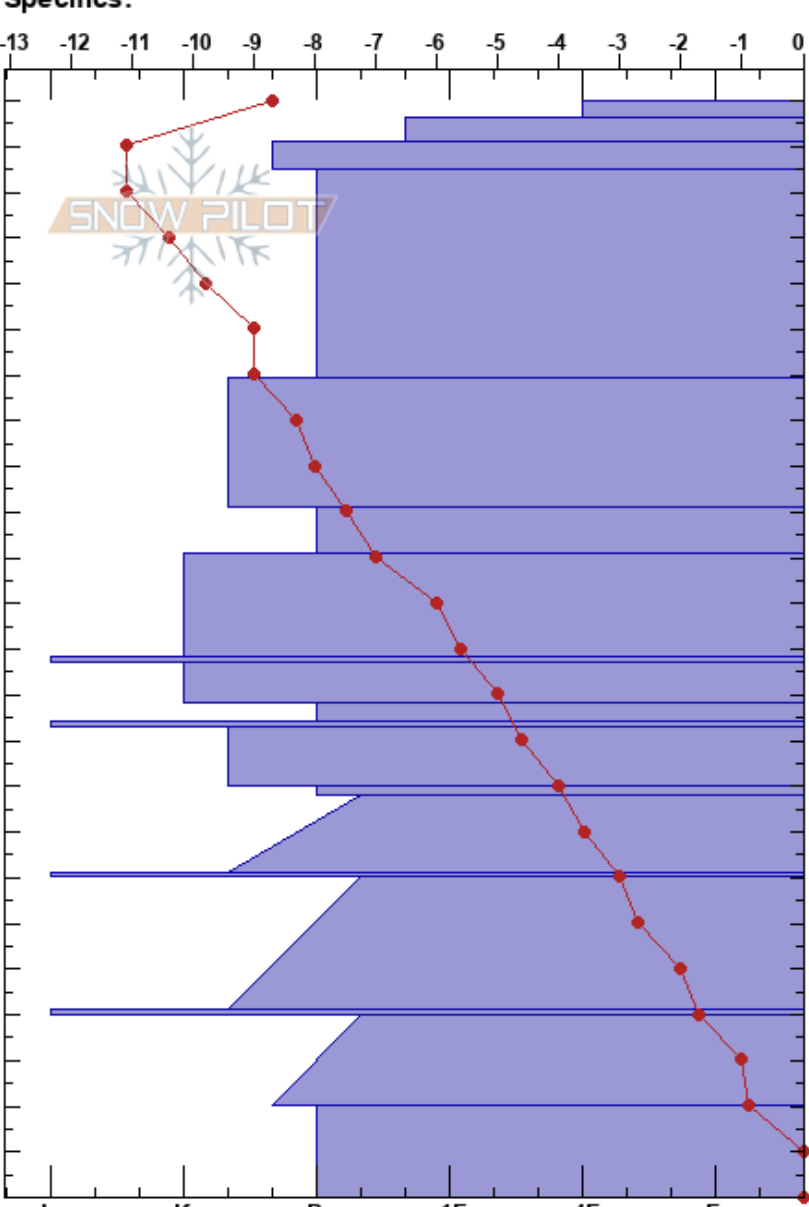

Площадка №5
 Kirovsk
 Russia
 Elevation: 473 m
 Aspect: 176°
 Specifics:

Aleksei Nabatov
 07/02/2020 - 11:17
 Co-ord: 67.66684N, 33.66823E
 Slope Angle: 21°
 Wind Loading:

Stability:
 Air Temperature: -10.1°C PF:30
 Sky Cover:
 Precipitation: NO
 Wind:

HS:240
 Layer Notes:

Form	Crystal		ρ kg/m ³	Stability tests & Layer comments
	Size	Moisture		
•	1			
•	1			
•	1			
•	0.5-1			
•	0.5			
⊖	1			
⊖	1			
■				
⊖	1			
⊖	1			
■				
⊖	0.5-1			
⊖	1.5			
⊖	1			
■				
⊖	1			
■				
□	1.5-2			
□	2.5			