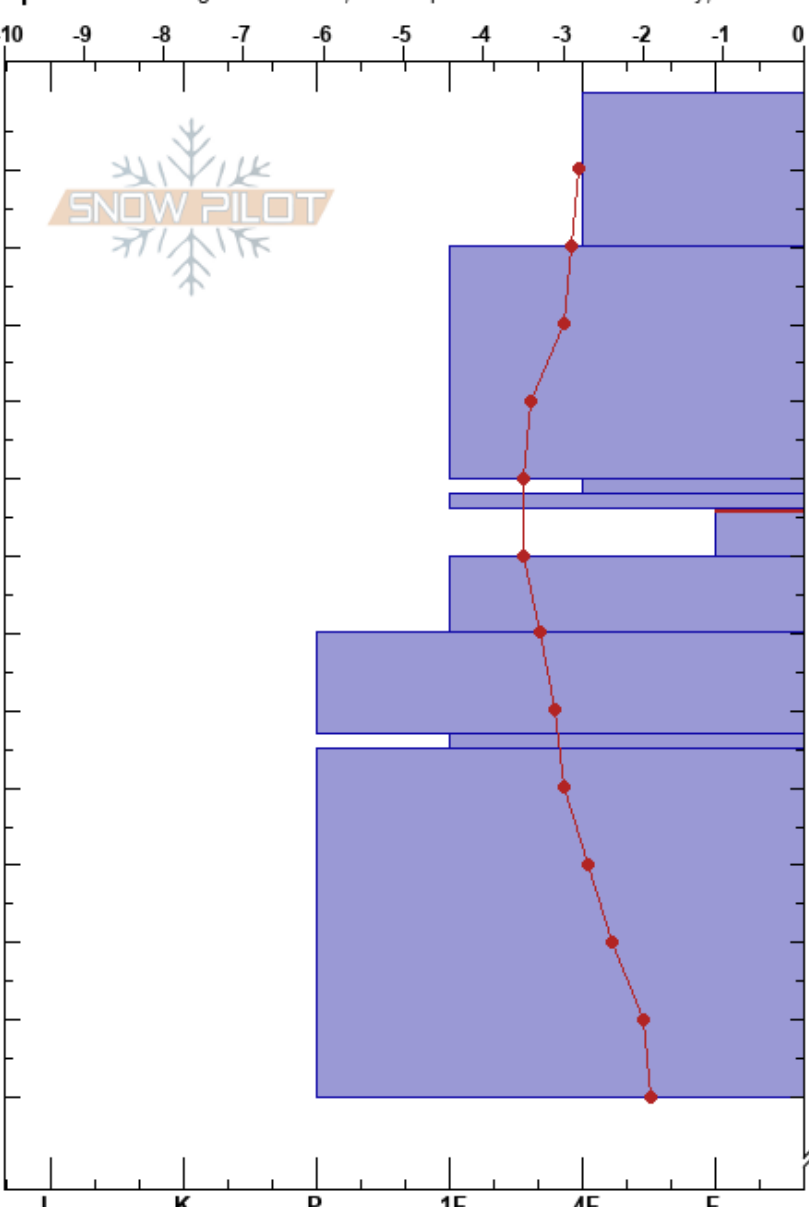

Kellostapuli

Tuomo Poukkanen

Stability: Fair

HS:165

Layer Notes:

11/02/2020 - 08:00

Air Temperature: -3.4°C

PF:48

54-60cm: Problematic layer

Finland

Co-ord: 67.58688N, 24.25773E

Sky Cover: BKN

Elevation: 395 m

Slope Angle: 24°

Precipitation: NO

Aspect: NE

Wind Loading: yes

Wind: SE Light Breeze

Specifics: Pit dug in a Ski Area; Pit is representative of backcountry; We skied slope

Depth (cm)	Crystal		Moisture	ρ kg/m ³	Stability tests & Layer comments
	Form	Size			
0					
10					
20					← CT11, SC @20cm
30					
40					
50					
54					← CT14, SC @54cm
54					← ECTP15 @54cm Fc
60	□	1.5			
70					
80					
90					
100					
110					
120					
130					
165					