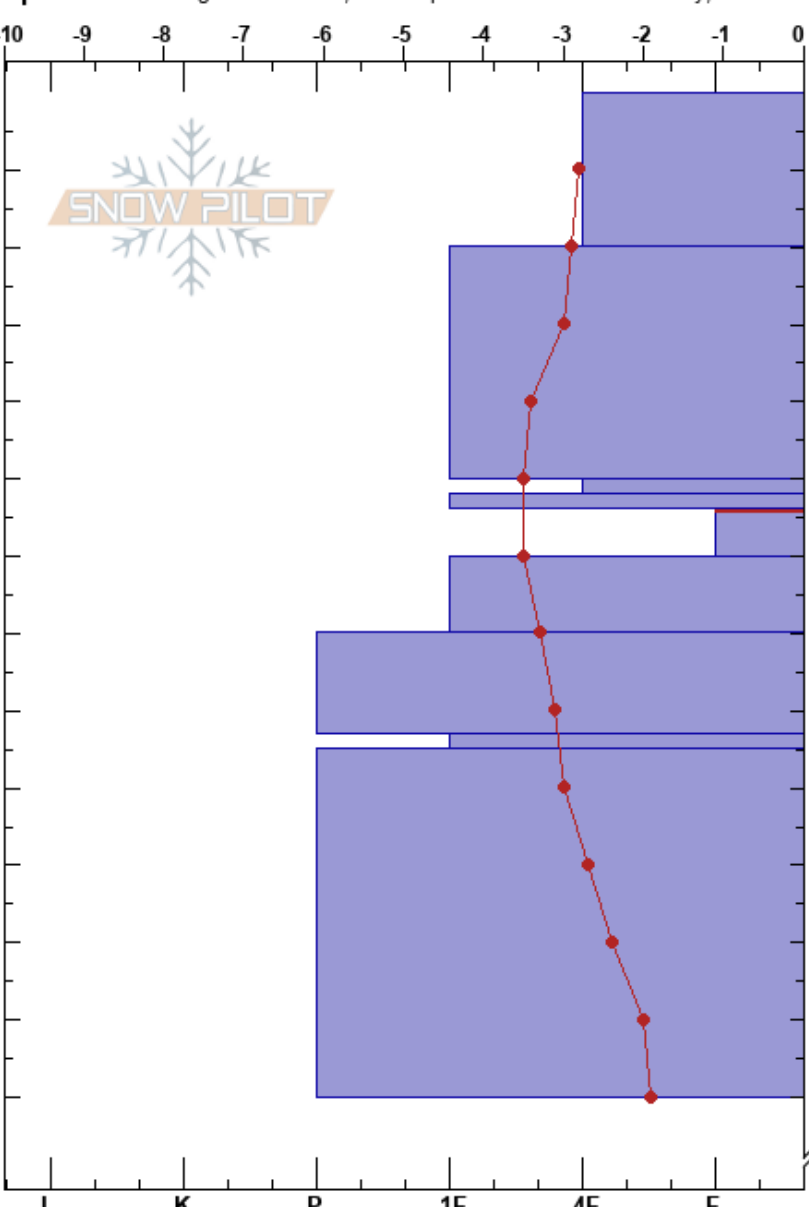

Kellostapuli

Tuomo Poukkanen

Stability: Fair

HS:165

Layer Notes:

11/02/2020 - 08:00

Air Temperature: -3.4°C

PF:48

54-60cm:Problematic layer

Finland

Co-ord: 67.58688N, 24.25773E

Sky Cover: BKN

Elevation: 395 m

Slope Angle: 24°

Precipitation: NO

Aspect: NE

Wind Loading: yes

Wind: SE Light Breeze

Specifics: Pit dug in a Ski Area; Pit is representative of backcountry; We skied slope

Depth (cm)	Crystal		Moisture	ρ kg/m ³	Stability tests & Layer comments
	Form	Size			
0					
10					
20					← CT11, SC @20cm
30					
40					
50					← CT14, SC @54cm
54					← ECTP15 @54cm Fc
60	□	1.5			
70					
80					
90					
100					
110					
120					
130					
165					