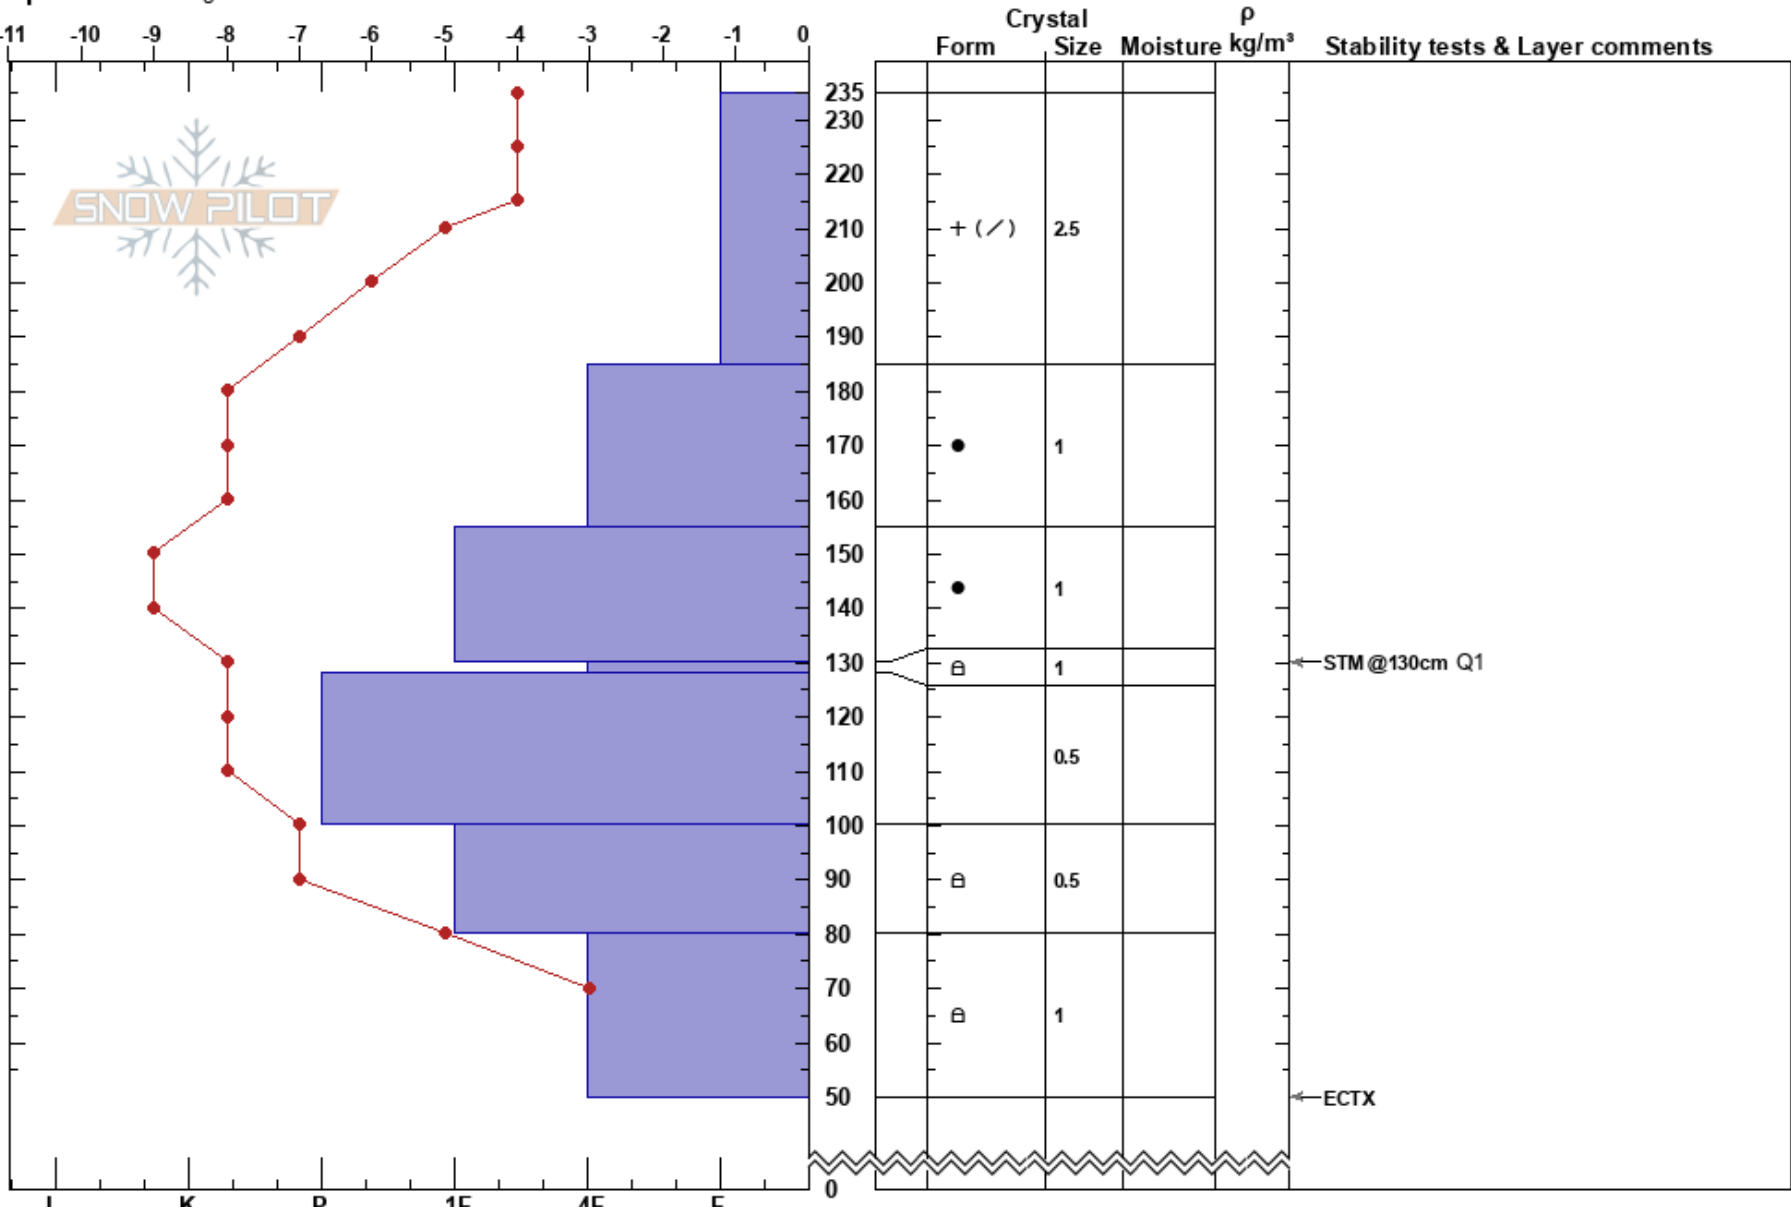

NAS Field Session 1
 Loveland Pass
 CO
 Elevation: 11389 ft
 Aspect: W
 Specifics: Pit dug in a Ski Area

Patrick Harris
 02/10/2020 - 1:00pm
 Co-ord: 39.63639N, -105.86583W
 Slope Angle: 25°
 Wind Loading:

Stability: **HS:235**
 Air Temperature: -6°C
 Sky Cover: OVC
 Precipitation: S1
 Wind: Calm
 Layer Notes: 130-128cm: Problematic layer

Notes: