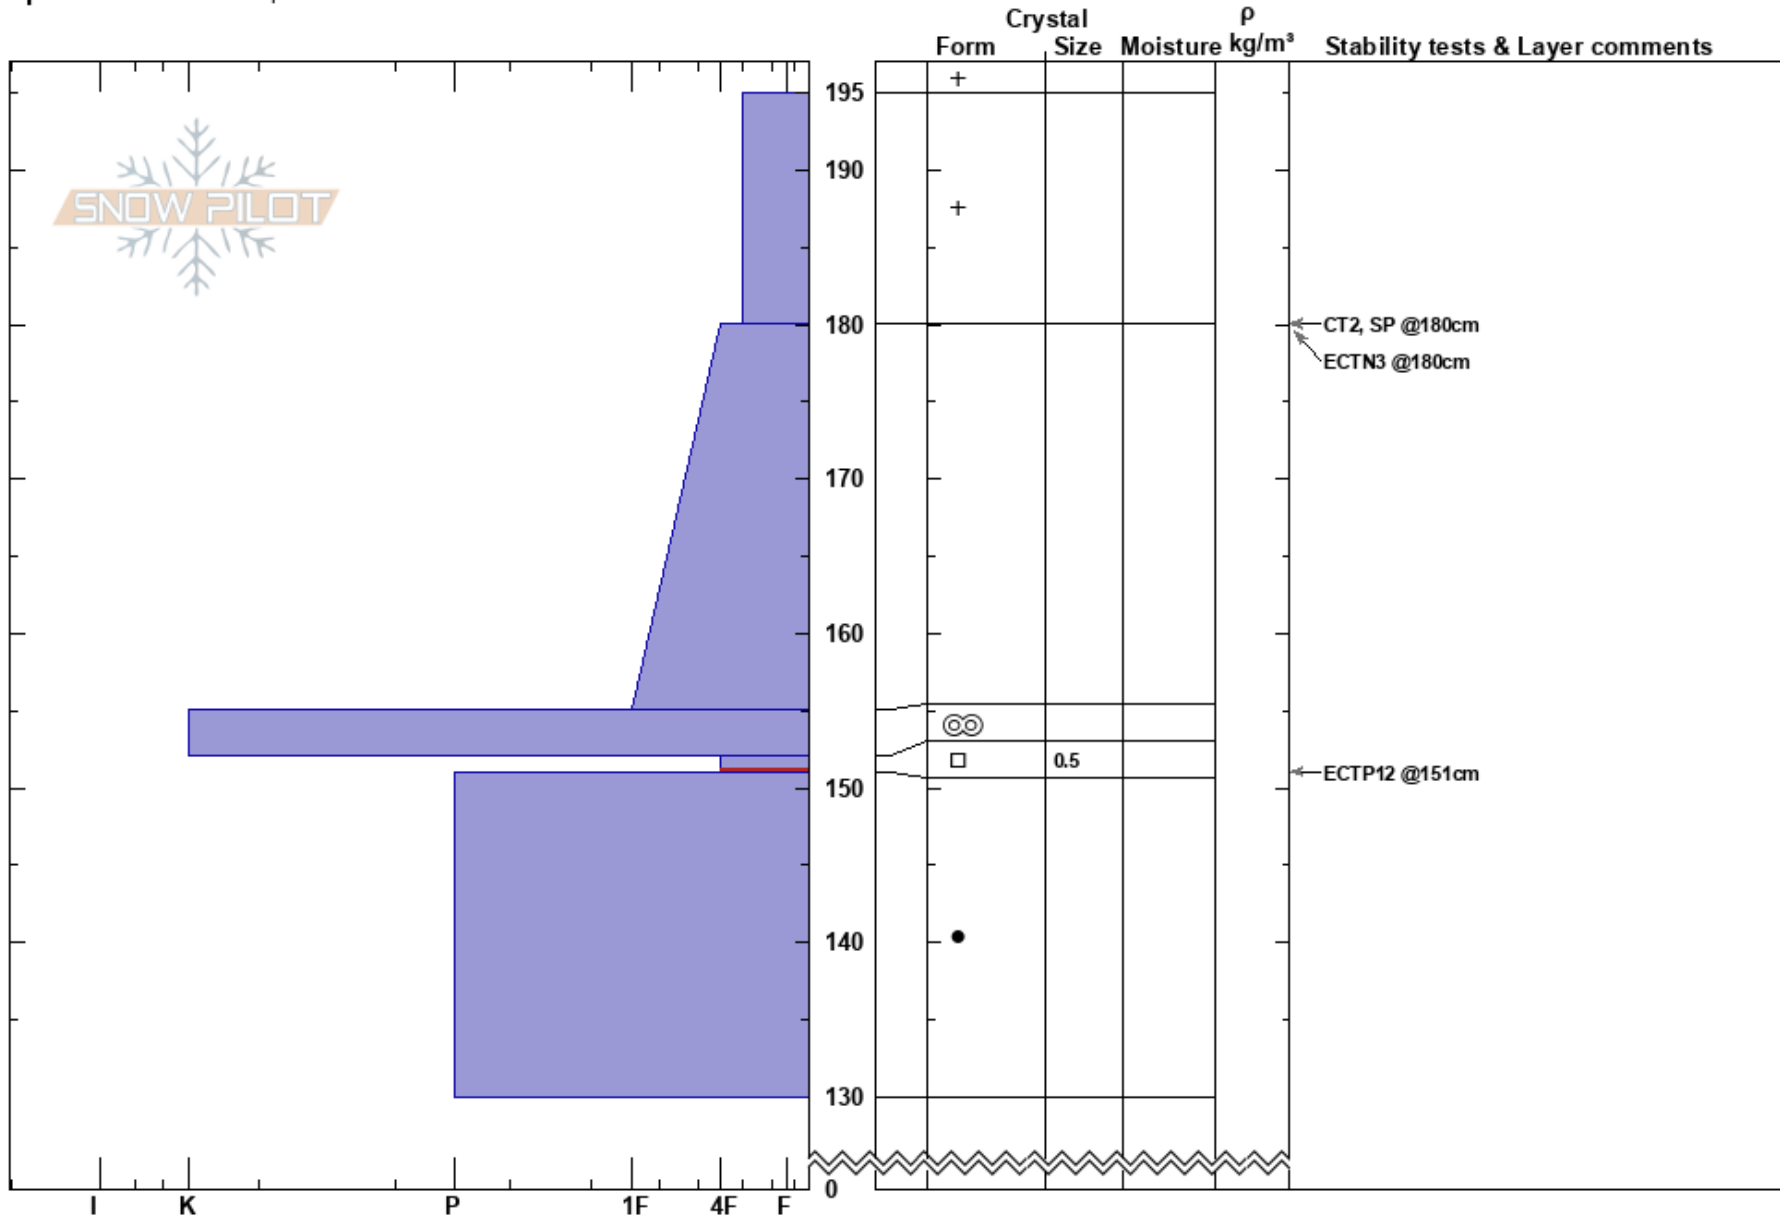

The Ledge, WCP
 San Juan Range
 CO
Elevation: 11230 ft
Aspect: E
Specifics: We skied slope

Mark Mueller
 02/10/2020 - 1:00pm
Co-ord:
Slope Angle: 30°
Wind Loading: yes

Stability:
Air Temperature:
Sky Cover: OVC
Precipitation: S-1
Wind: SW Moderate

HS: 195
Layer Notes: 152-151cm: Problematic layer

Notes: Highway test slope