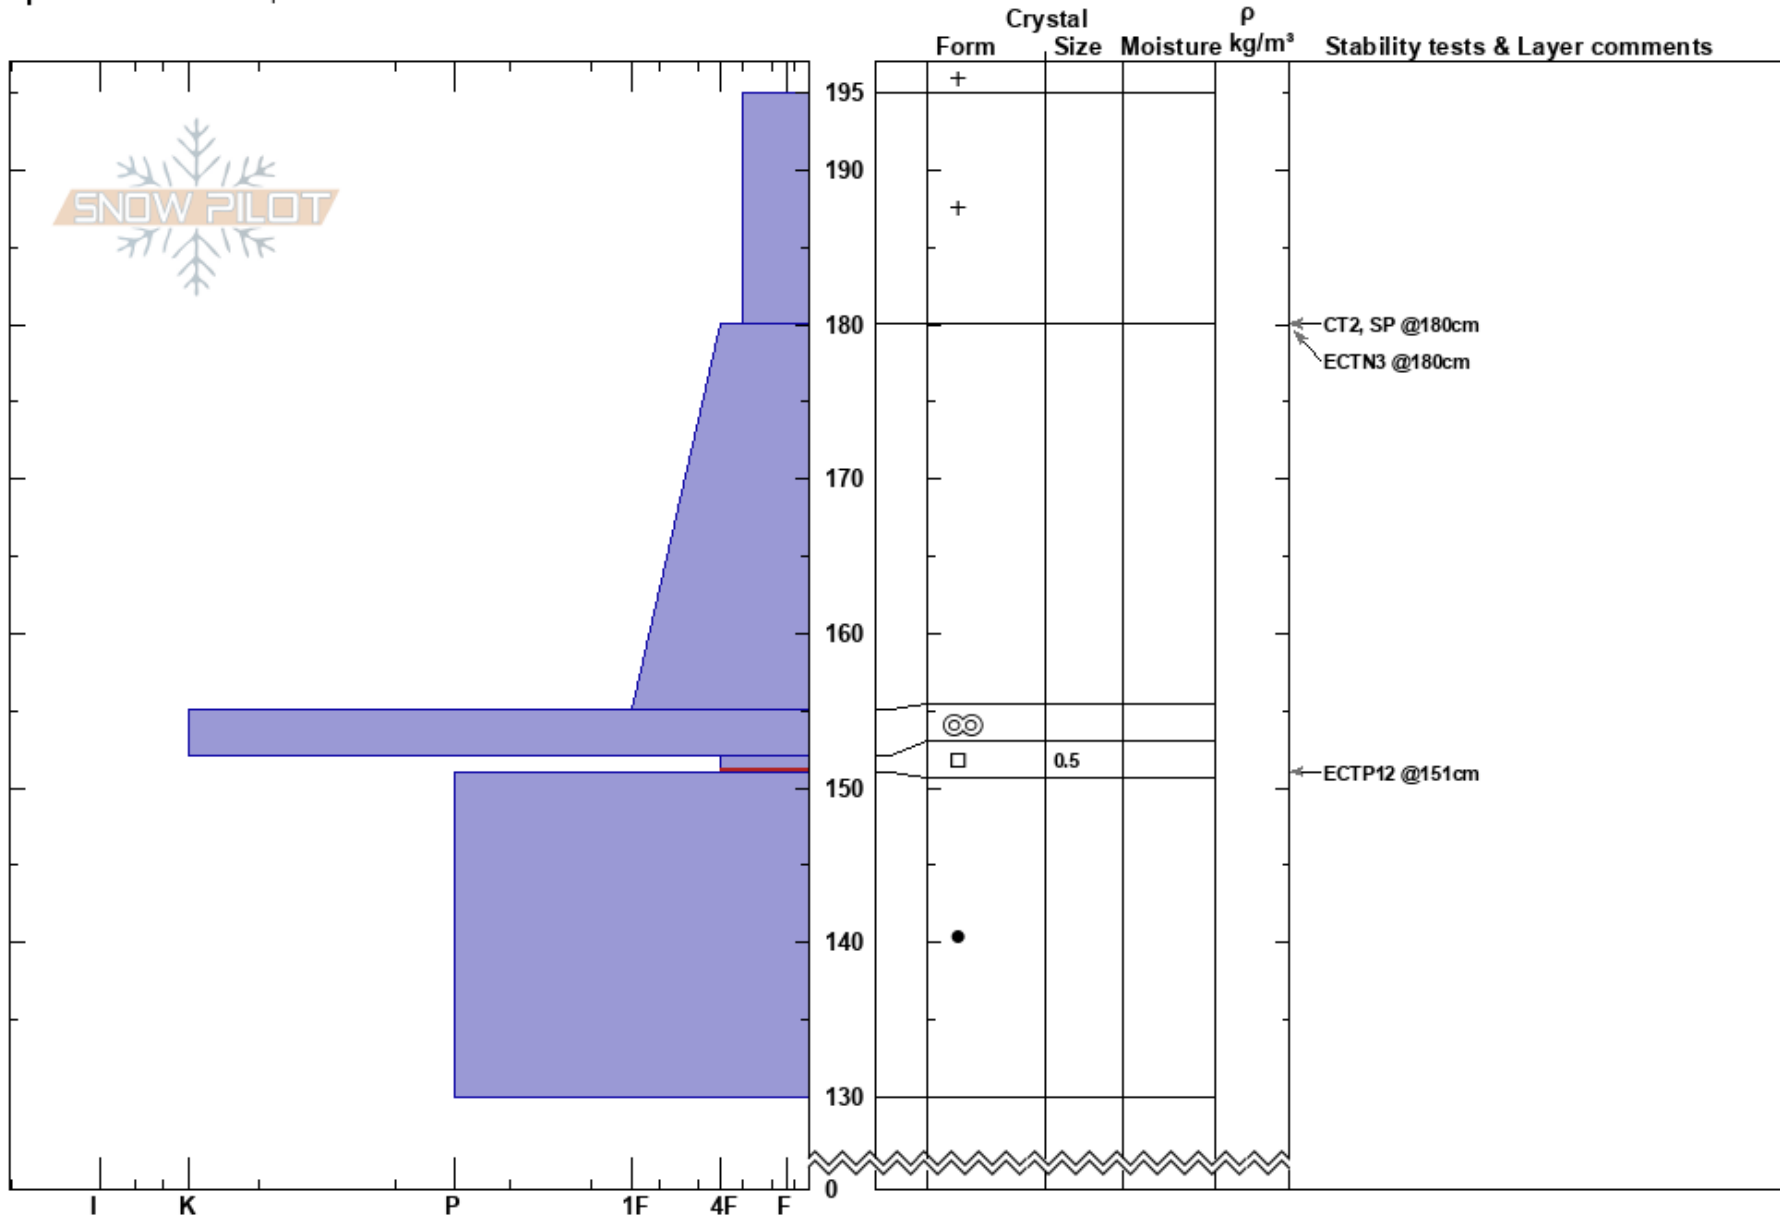

The Ledge, WCP
 San Juan Range
 CO
Elevation: 11230 ft
Aspect: E
Specifics: We skied slope

Mark Mueller
 02/10/2020 - 1:00pm
Co-ord:
Slope Angle: 30°
Wind Loading: yes

Stability:
Air Temperature:
Sky Cover: OVC
Precipitation: S-1
Wind: SW Moderate

HS: 195
Layer Notes:
 152-151cm: Problematic layer

Notes: Highway test slope