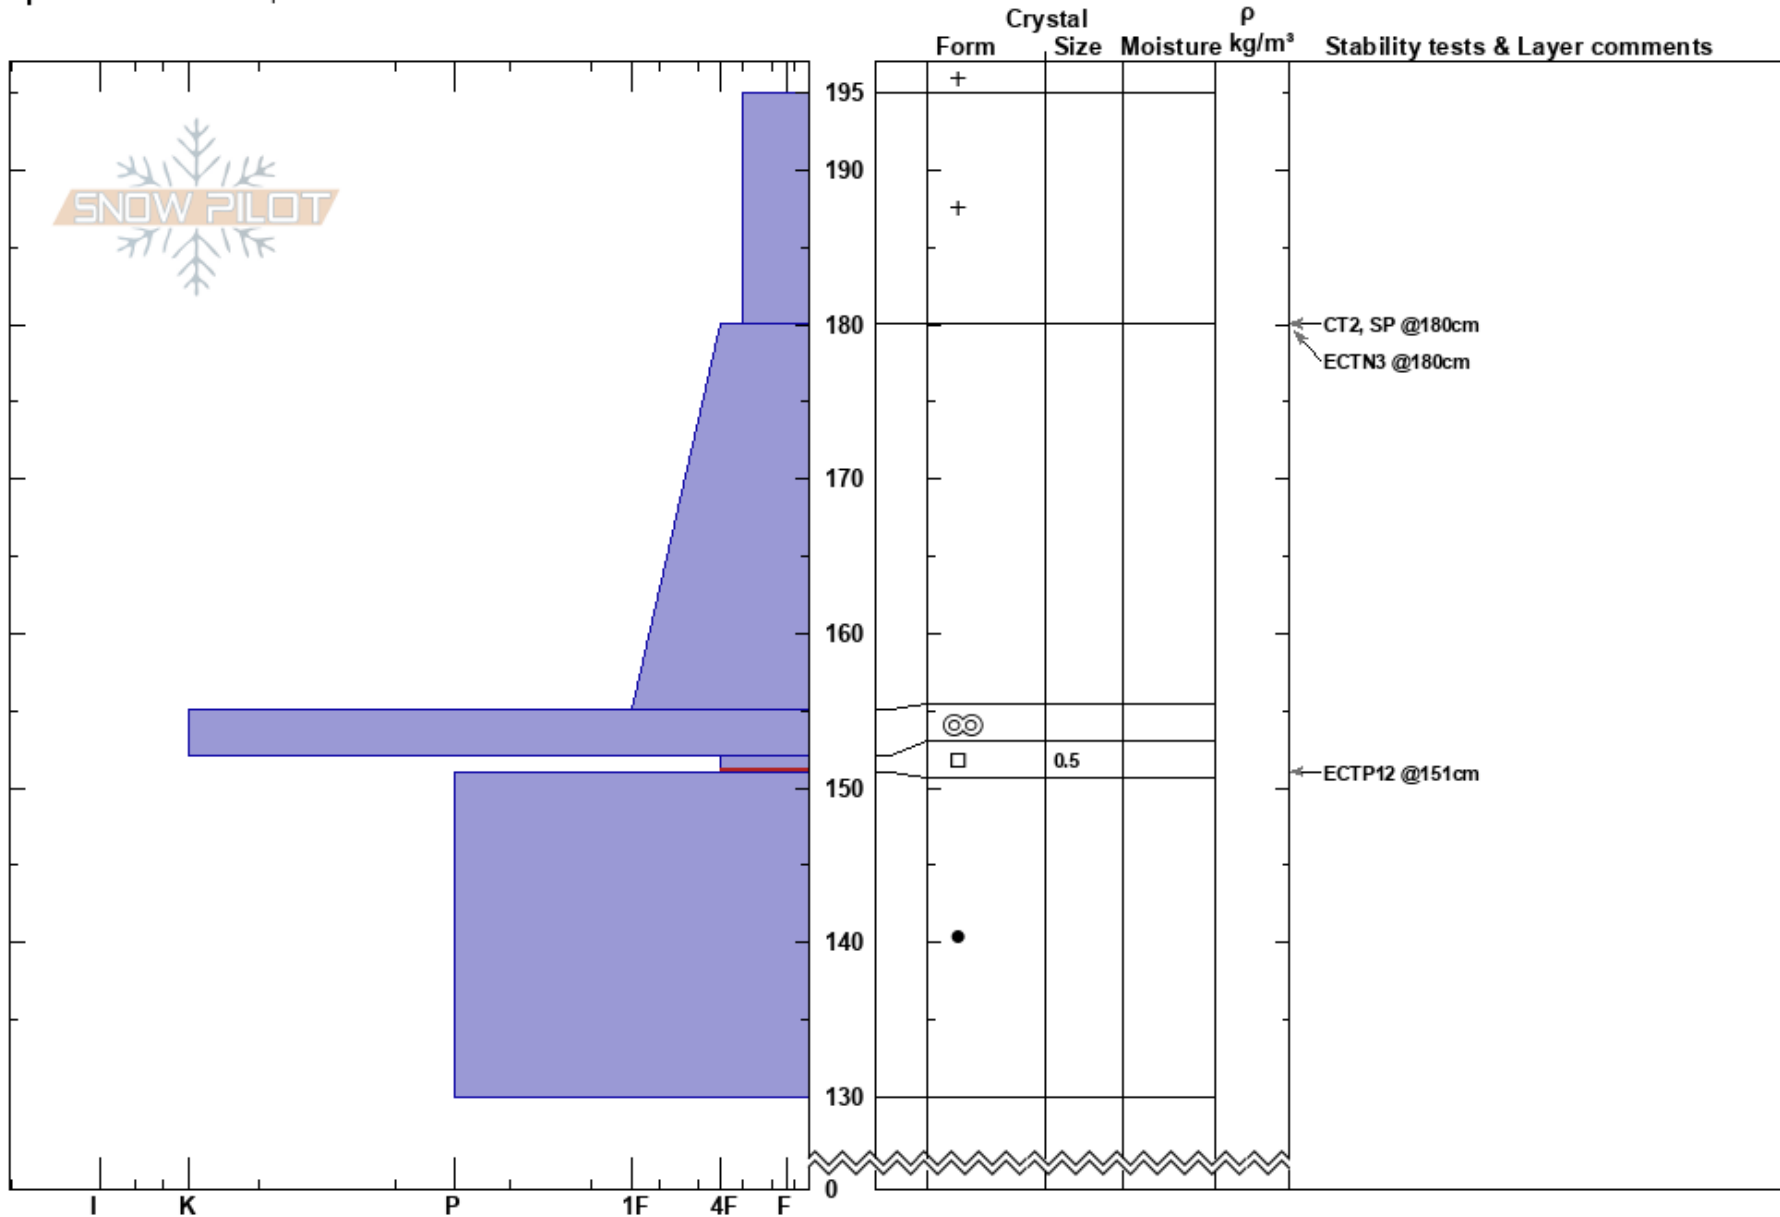

The Ledge, WCP  
 San Juan Range  
 CO  
**Elevation:** 11230 ft  
**Aspect:** E  
**Specifics:** We skied slope

Mark Mueller  
 02/10/2020 - 1:00pm  
**Co-ord:**  
**Slope Angle:** 30°  
**Wind Loading:** yes

**Stability:**  
**Air Temperature:**  
**Sky Cover:** OVC  
**Precipitation:** S-1  
**Wind:** SW Moderate

**HS:** 195  
**Layer Notes:**  
 152-151cm: Problematic layer

**Notes:** Highway test slope