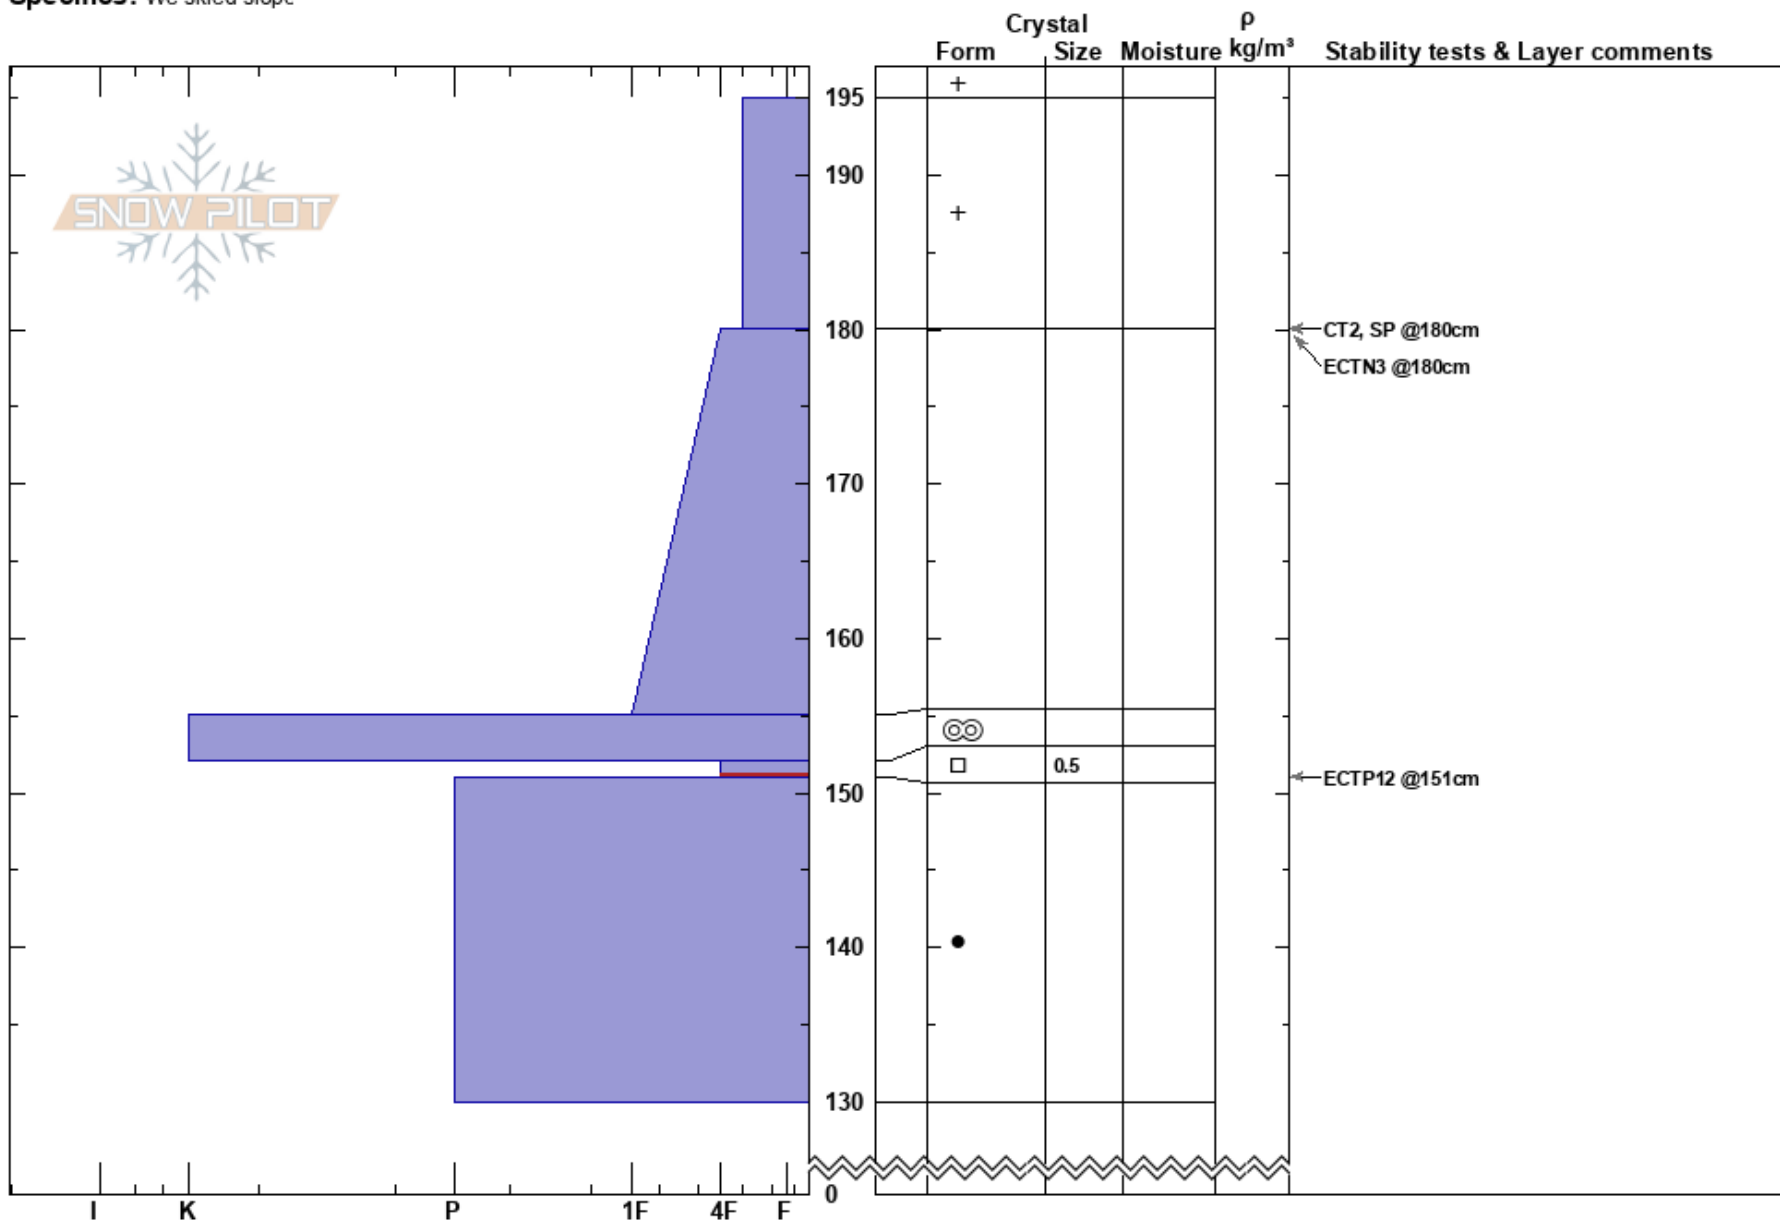

The Ledge, WCP
 San Juan Range
 CO
Elevation: 11230 ft
Aspect: E
Specifics: We skied slope

Mark Mueller
 02/10/2020 - 1:00pm
Co-ord:
Slope Angle: 30°
Wind Loading: yes

Stability:
Air Temperature:
Sky Cover: OVC
Precipitation: S-1
Wind: SW Moderate

HS: 195
Layer Notes:
 152-151cm: Problematic layer

Notes: Highway test slope