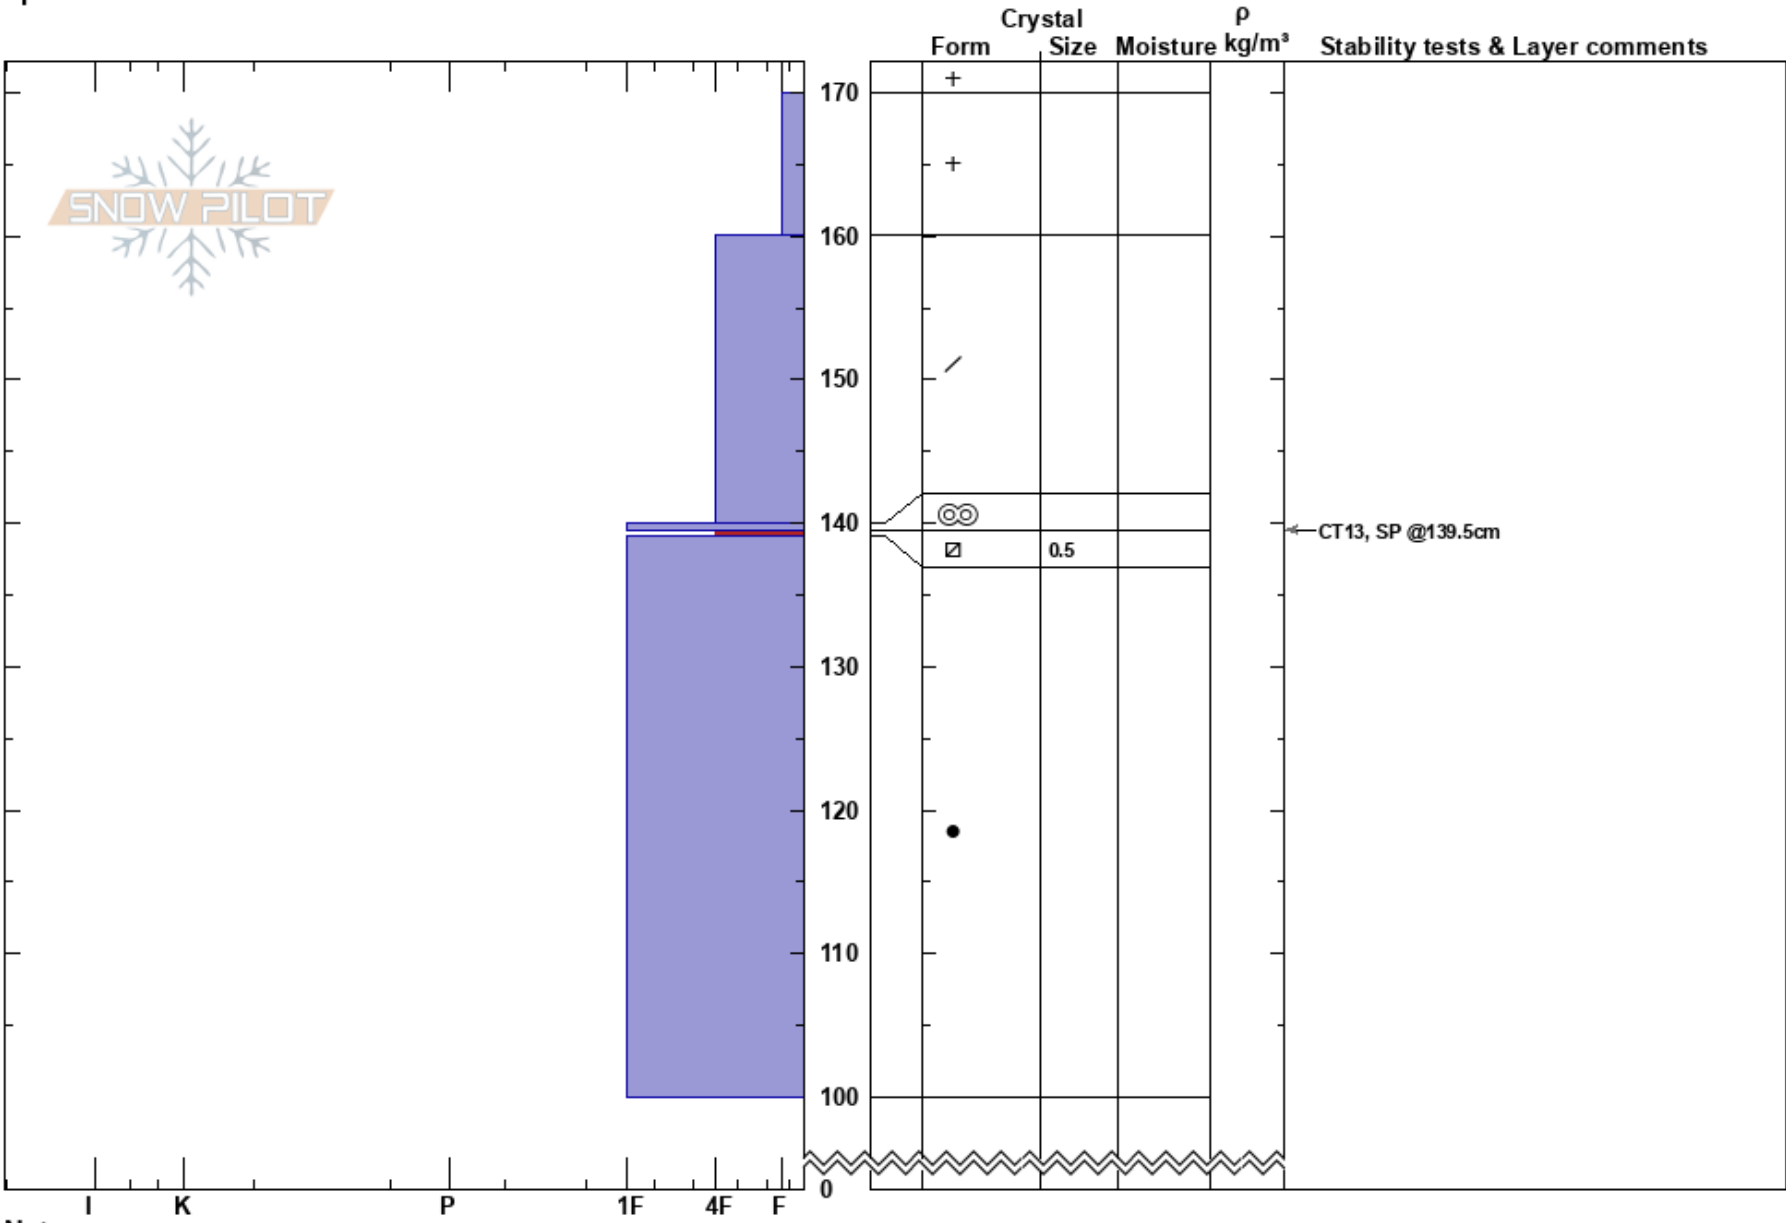

Suicide Bowl MR, WCP
 San Juan Range
 CO
Elevation: 11520 ft
Aspect: NE
Specifics:

Mark Mueller
 02/10/2020 - 12:00pm
Co-ord:
Slope Angle: 20°
Wind Loading:

Stability:
Air Temperature:
Sky Cover: OVC
Precipitation: S-1
Wind: SW Light Breeze

HS:170
Layer Notes:
 139.5-139cm:Problematic layer

Notes:
 I K P 1F 4F F