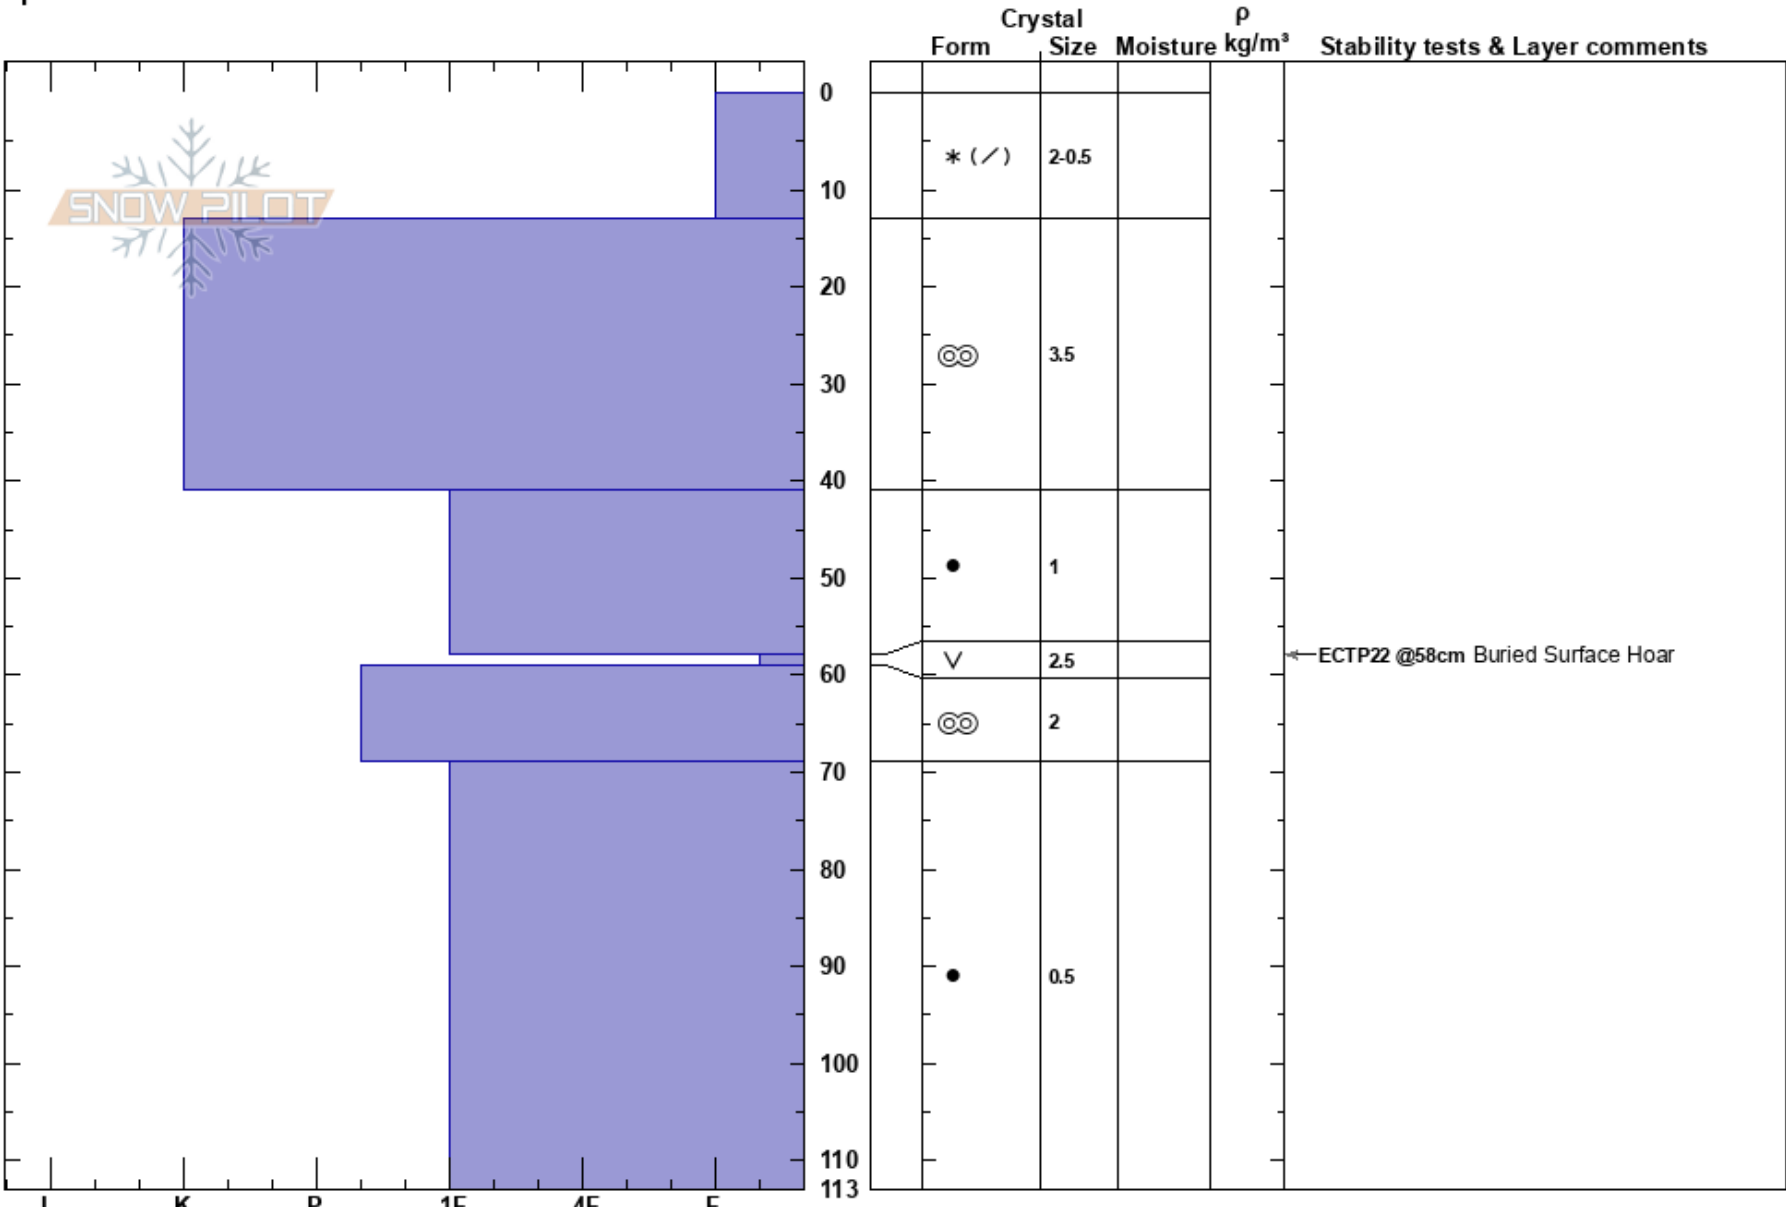

Center Ridge Up Track  
 Chugach Range  
 AK  
 Elevation: 1305 ft  
 Aspect: SW  
 Specifics:

Cory Schmidt  
 02/24/2017 - 12:45am  
 Co-ord: 60.79313N, -149.17168W  
 Slope Angle: 18°  
 Wind Loading:

Stability:  
 Air Temperature:  
 Sky Cover: OVC  
 Precipitation: S-1  
 Wind: Calm

HS:113  
 PF:25 58-59cm:Problematic layer

Notes: