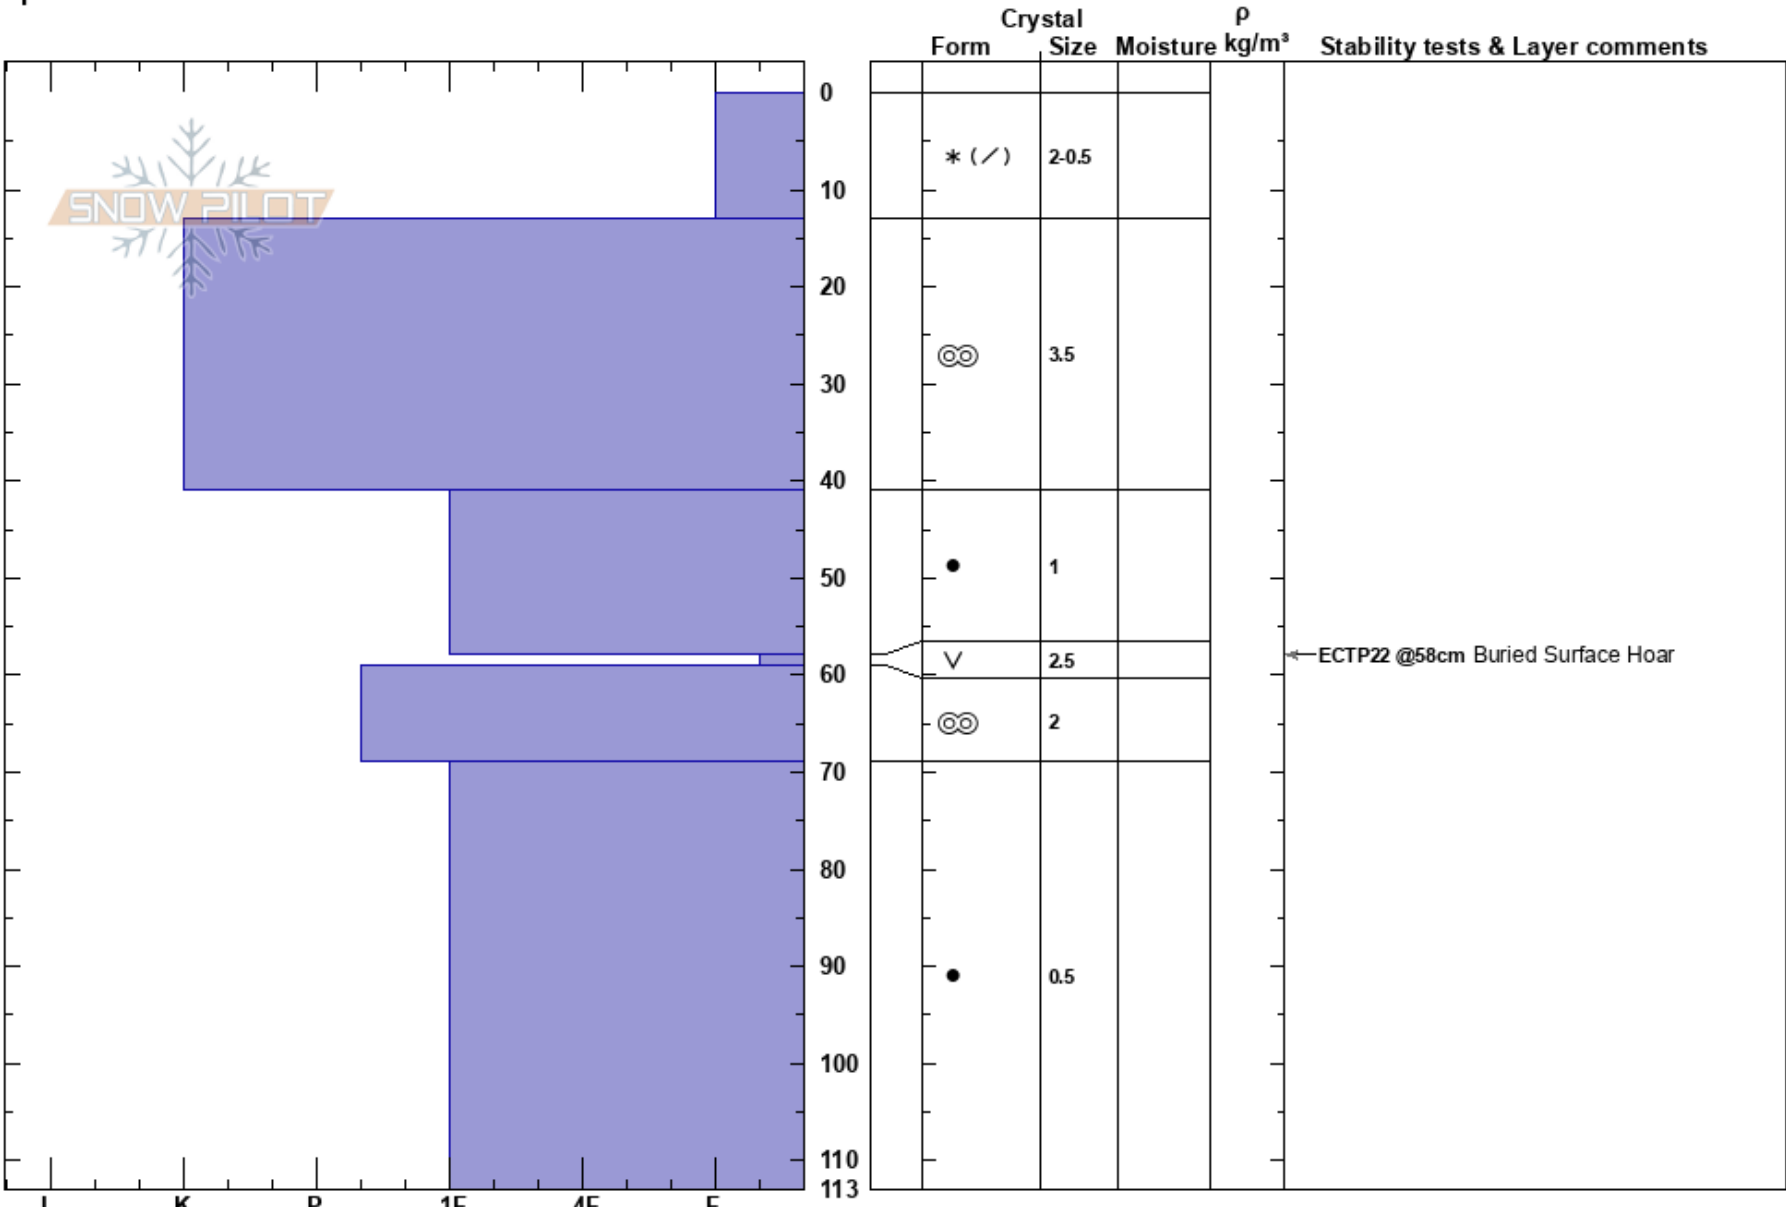

Center Ridge Up Track
 Chugach Range
 AK
 Elevation: 1305 ft
 Aspect: SW
 Specifics:

Cory Schmidt
 02/24/2017 - 12:45am
 Co-ord: 60.79313N, -149.17168W
 Slope Angle: 18°
 Wind Loading:

Stability:
 Air Temperature:
 Sky Cover: OVC
 Precipitation: S-1
 Wind: Calm

HS:113
 PF:25 58-59cm:Problematic layer

Notes: