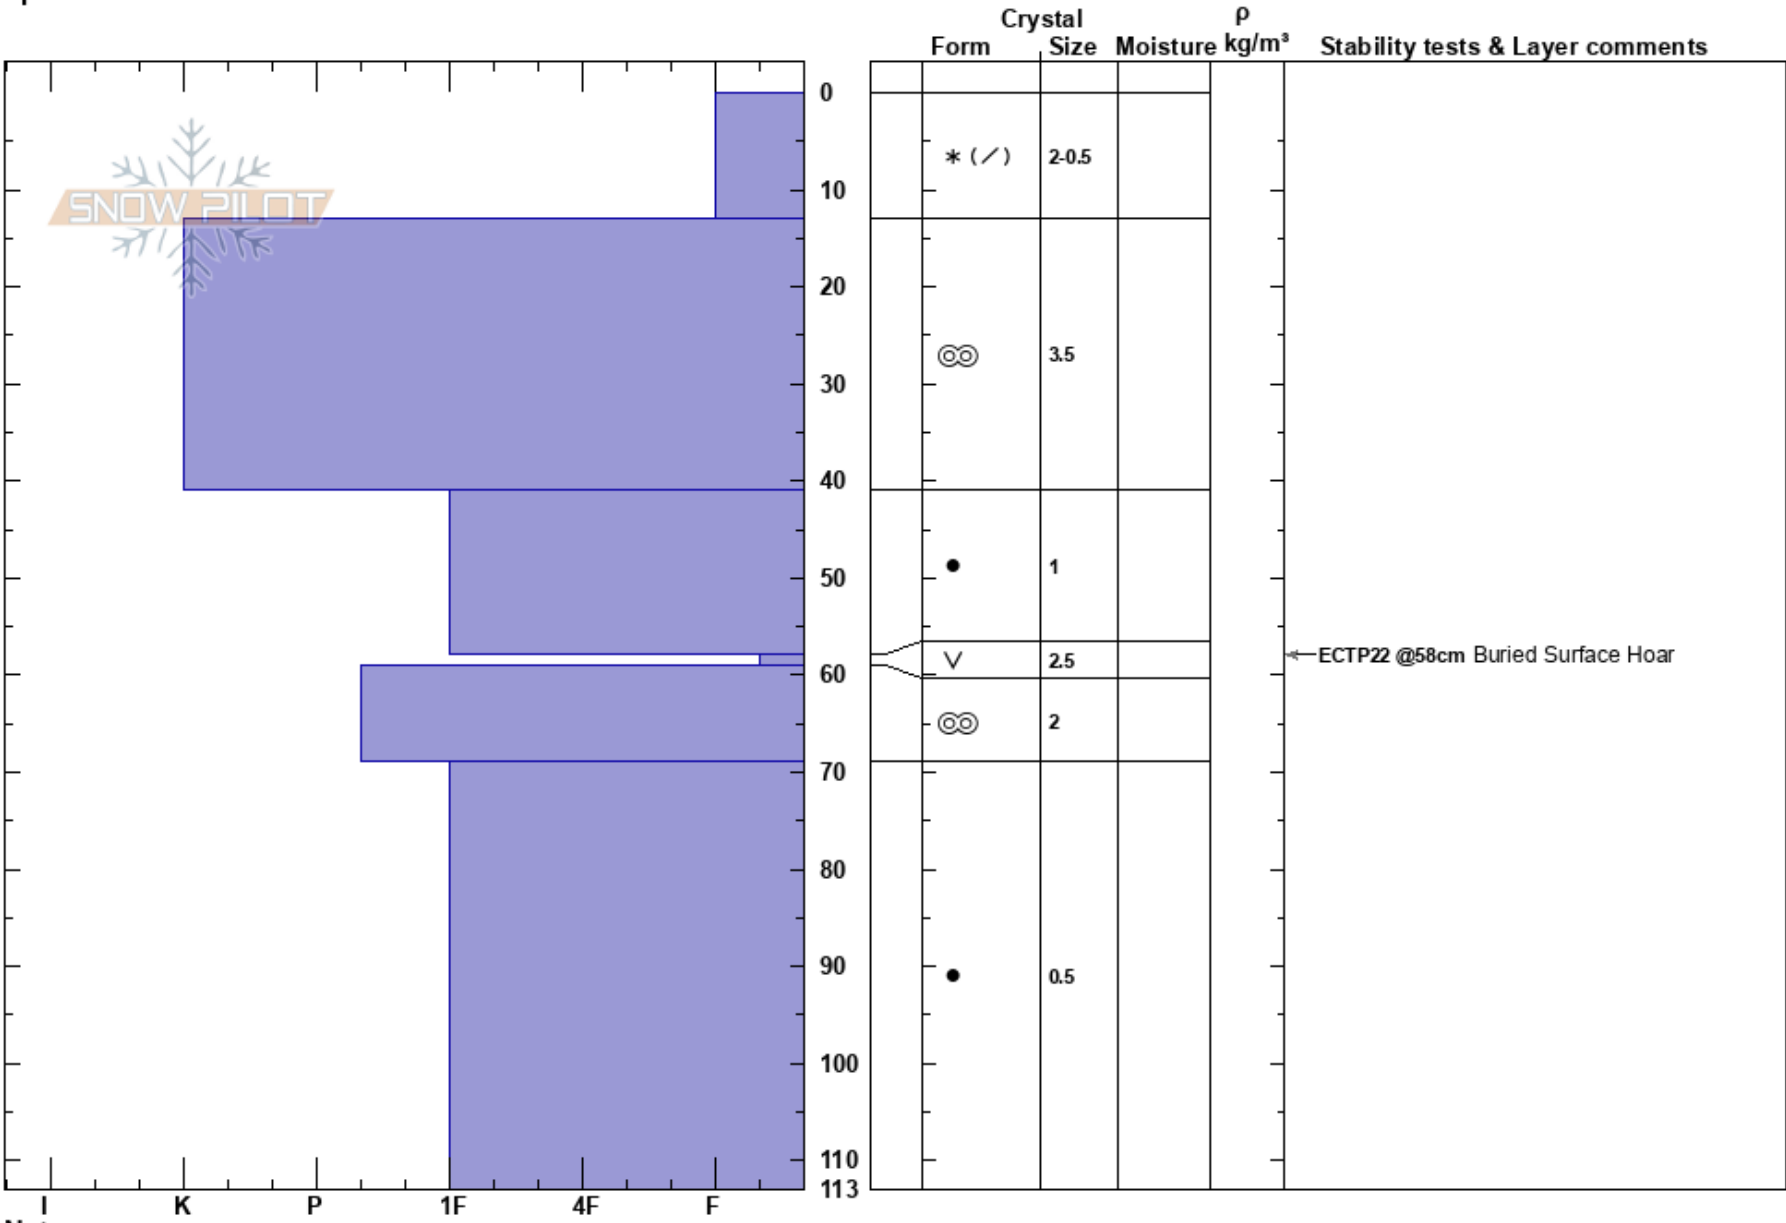

Center Ridge Up Track  
 Chugach Range  
 AK  
 Elevation: 1305 ft  
 Aspect: SW  
 Specifics:

Cory Schmidt  
 02/24/2017 - 12:45am  
 Co-ord: 60.79313N, -149.17168W  
 Slope Angle: 18°  
 Wind Loading:

Stability:  
 Air Temperature:  
 Sky Cover: OVC  
 Precipitation: S-1  
 Wind: Calm

HS:113  
 PF:25 58-59cm:Problematic layer

Layer Notes:

Notes: