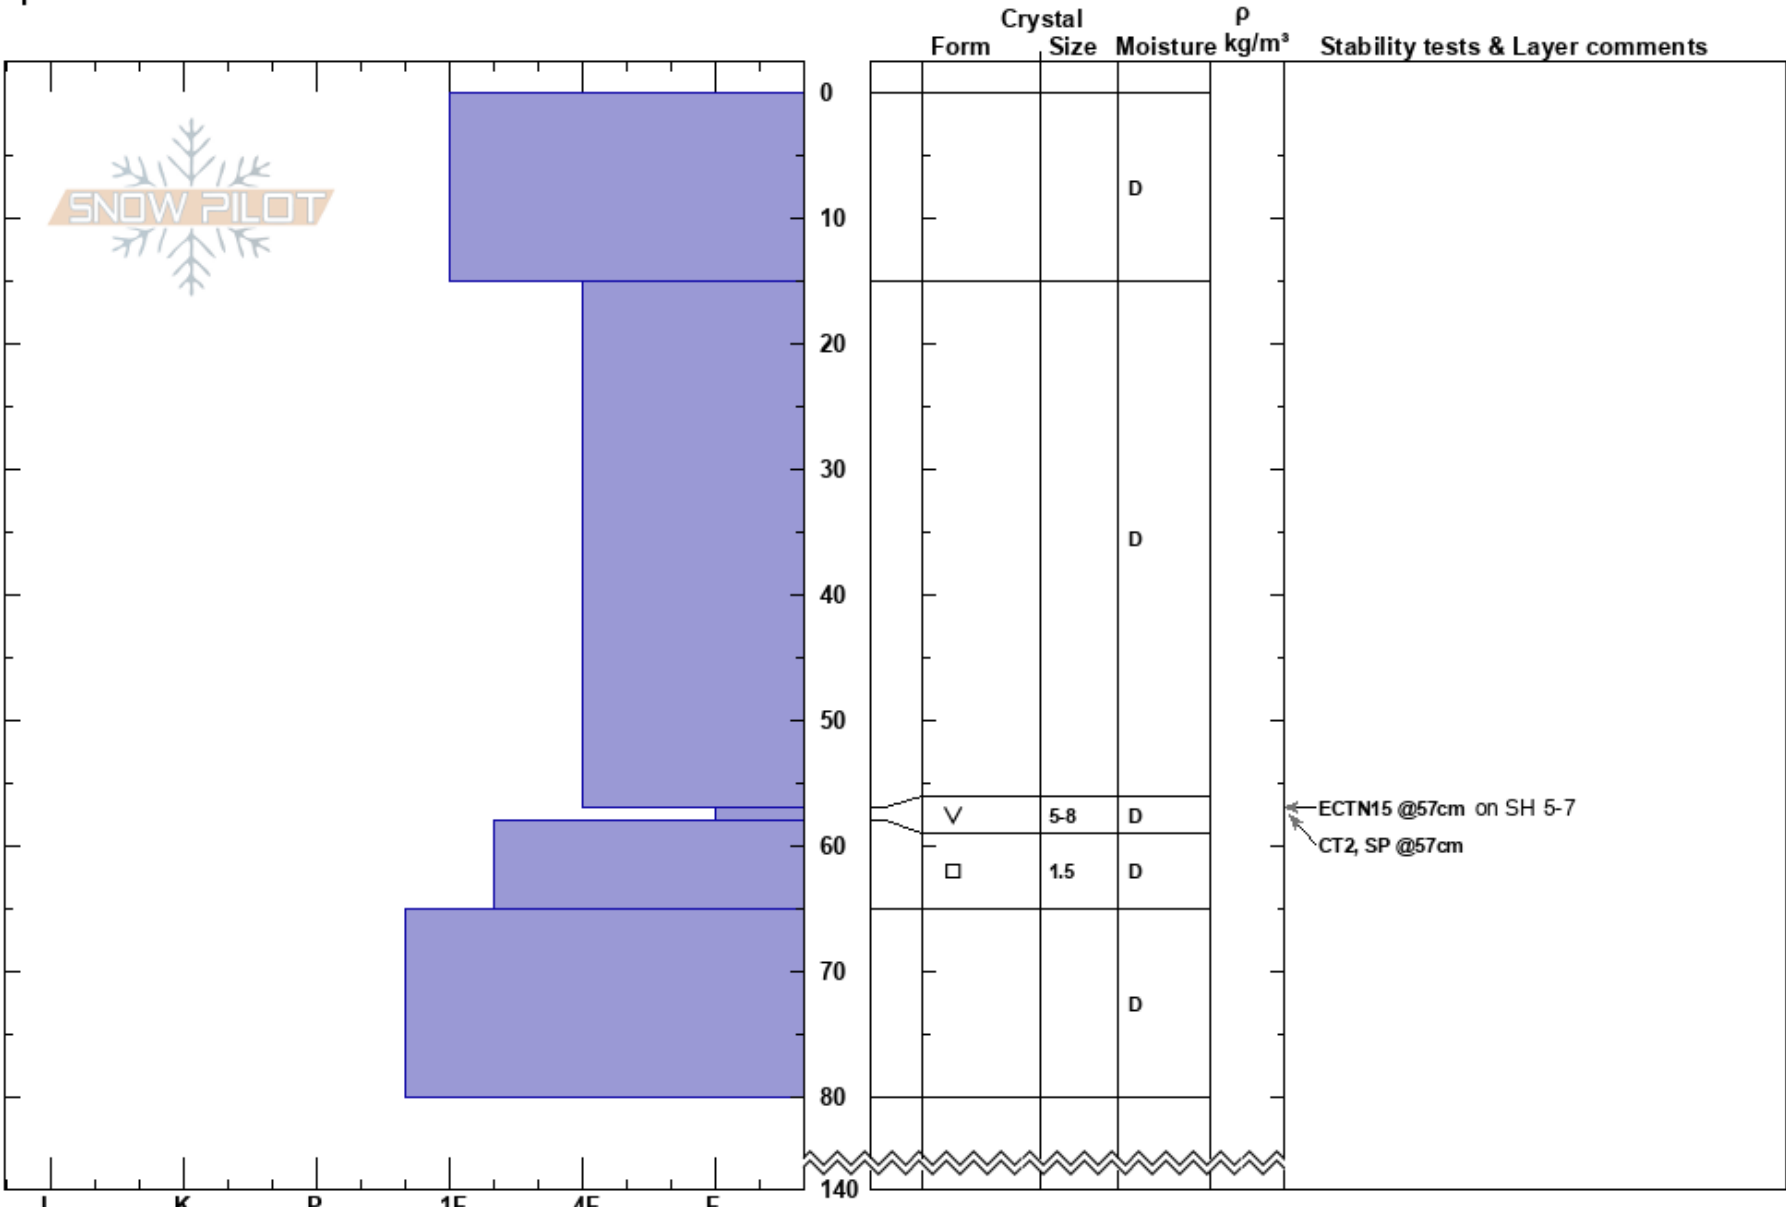

2019-12-18 PATH 4.1
 Skeena
 BC
 Elevation: 1218 m
 Aspect: E
 Specifics:

Mitchell Suliak
 18/12/2019 - 10:20
 Co-ord: 54.45273N, -128.95173W
 Slope Angle: 15°
 Wind Loading: no

Stability: **HS:140**
 Air Temperature: **PF:60** 57-58cm:Problematic layer
 Sky Cover: BKN
 Precipitation: S-1
 Wind: W Light Breeze