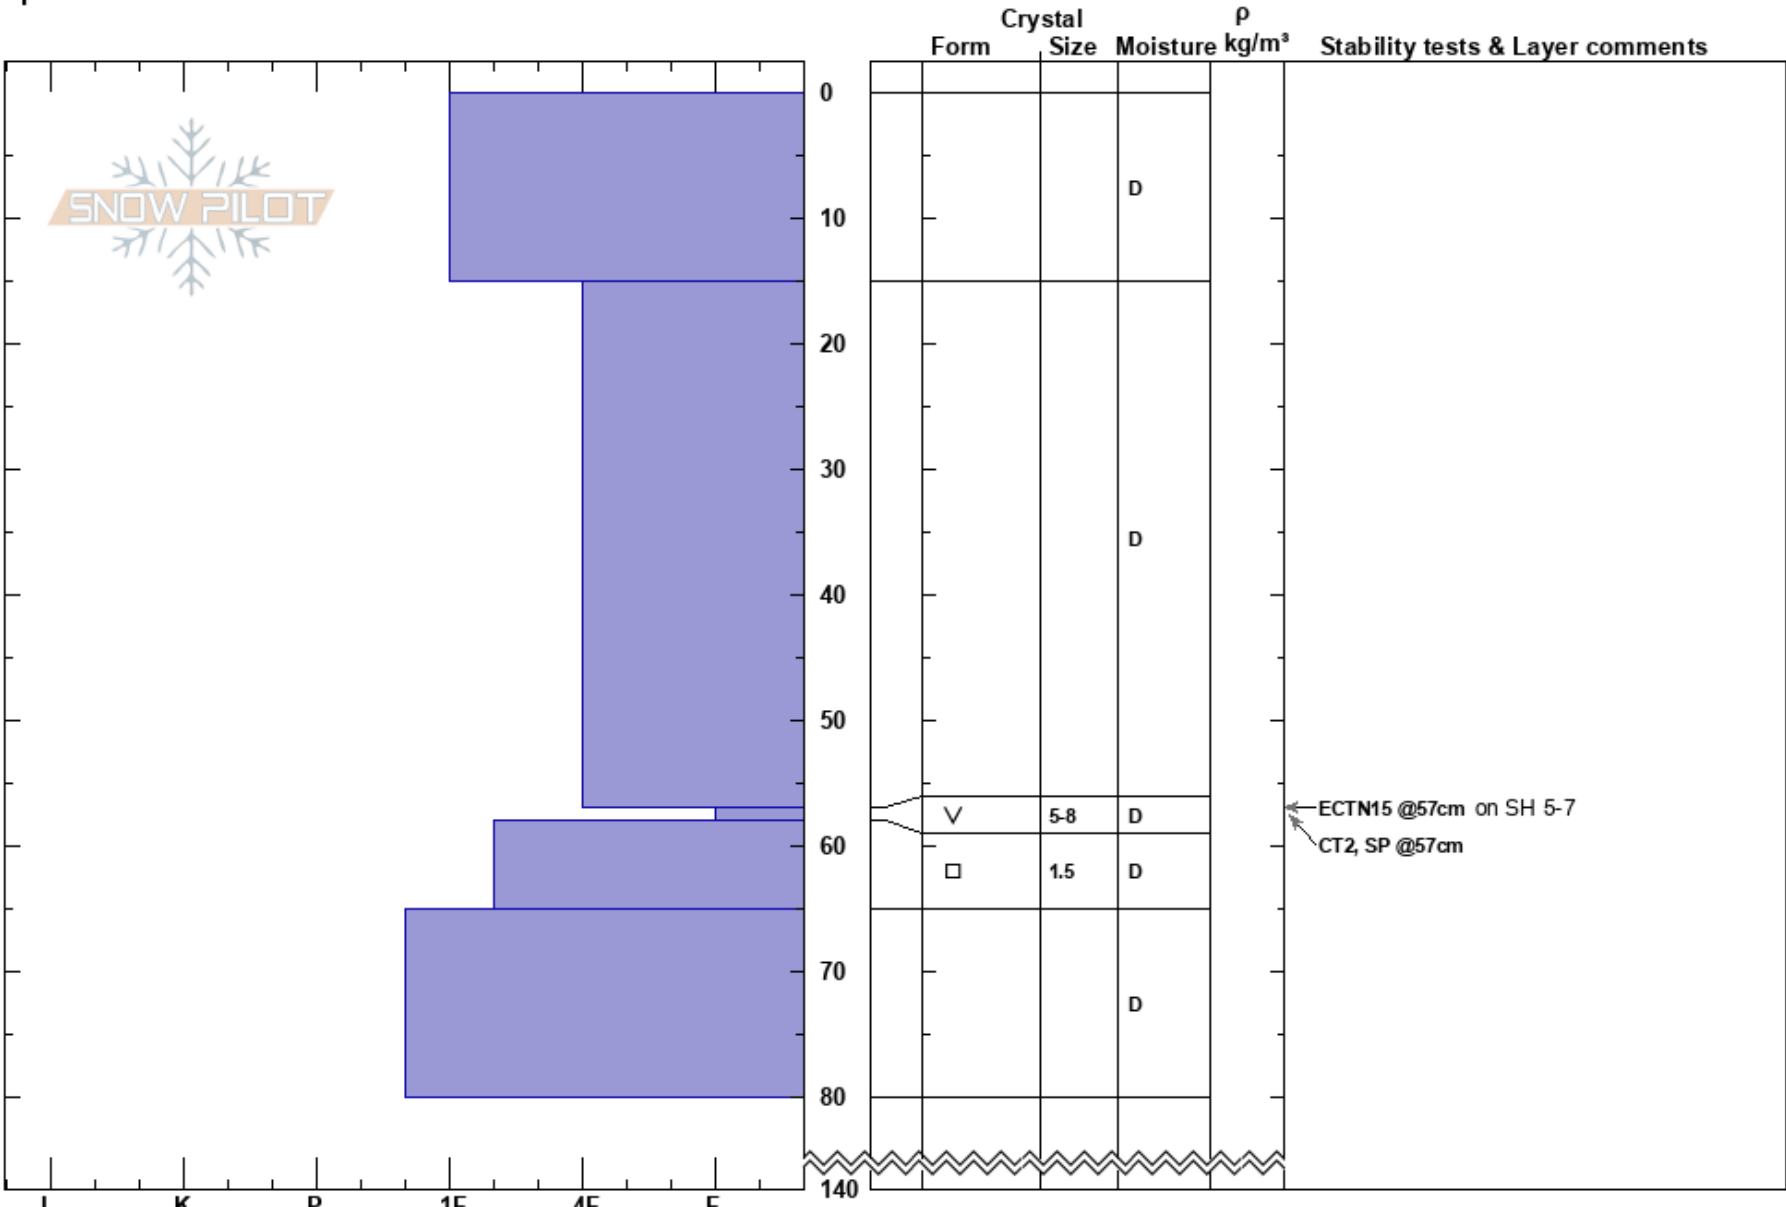

2019-12-18 PATH 4.1  
 Skeena  
 BC  
 Elevation: 1218 m  
 Aspect: E  
 Specifics:

Mitchell Suliak  
 18/12/2019 - 10:20  
 Co-ord: 54.45273N, -128.95173W  
 Slope Angle: 15°  
 Wind Loading: no

Stability: **HS:140**  
 Air Temperature: **PF:60** 57-58cm:Problematic layer  
 Sky Cover: BKN  
 Precipitation: S-1  
 Wind: W Light Breeze