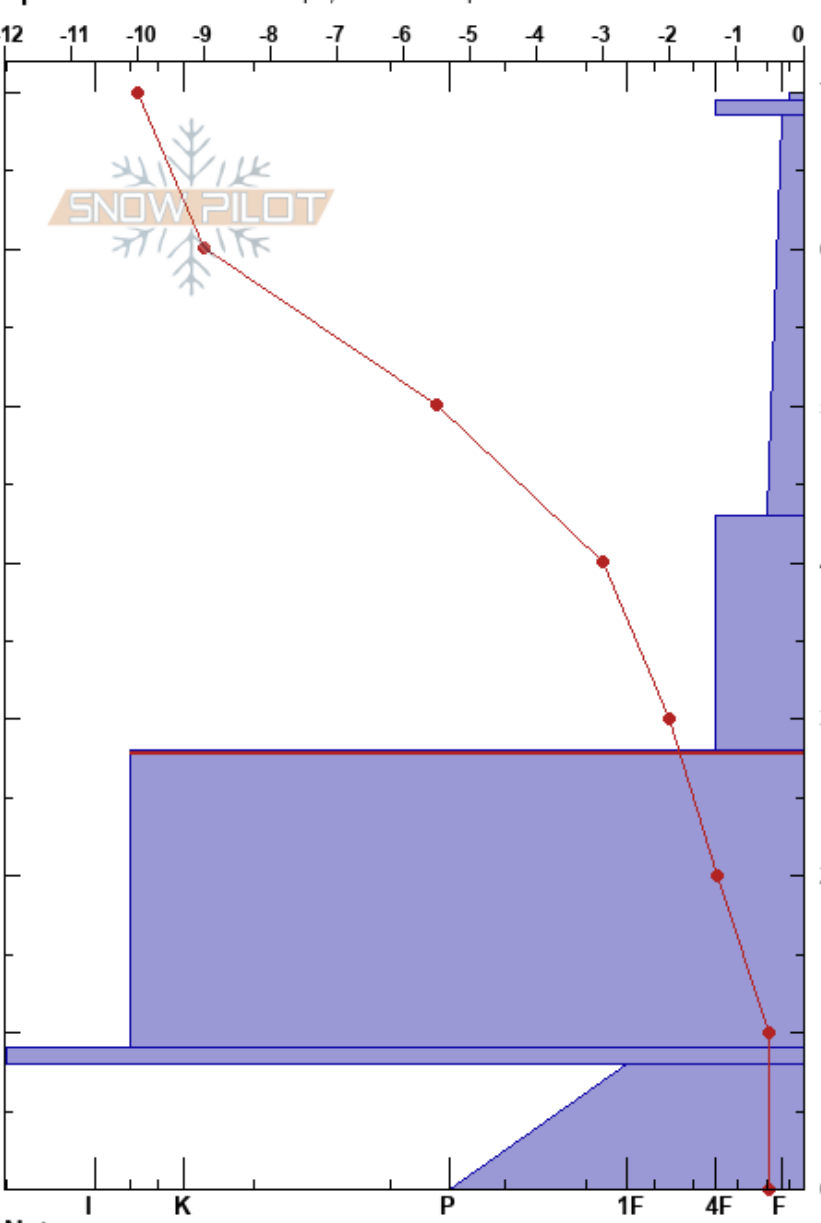

Steinskarfjellet low
 Kvaløya
 Norway
 Elevation: 233 m
 Aspect: N
 Specifics: Ski tracks on slope; We skied slope

Paul Velsand
 02/03/2017 - 08:30
 Co-ord: 33W 639468E 7732280N
 Slope Angle: 5°
 Wind Loading:

Stability: Good
 Air Temperature: -4.5°C
 Sky Cover: CLR
 Precipitation: NO
 Wind: Calm

HS:70
 PF:30
 28-9cm: Problematic layer

Form	Crystal		Moisture	ρ kg/m ³	Stability tests & Layer comments
	Size				
V	1		D		
•	0.3		D		
•	0.3		D	180	
•	0.3		D	250	
♡	1.5		D	375	
■					
♡	3		D	350	

Notes: Hs iButton: 64 cm.

2x ECTX no shovel break