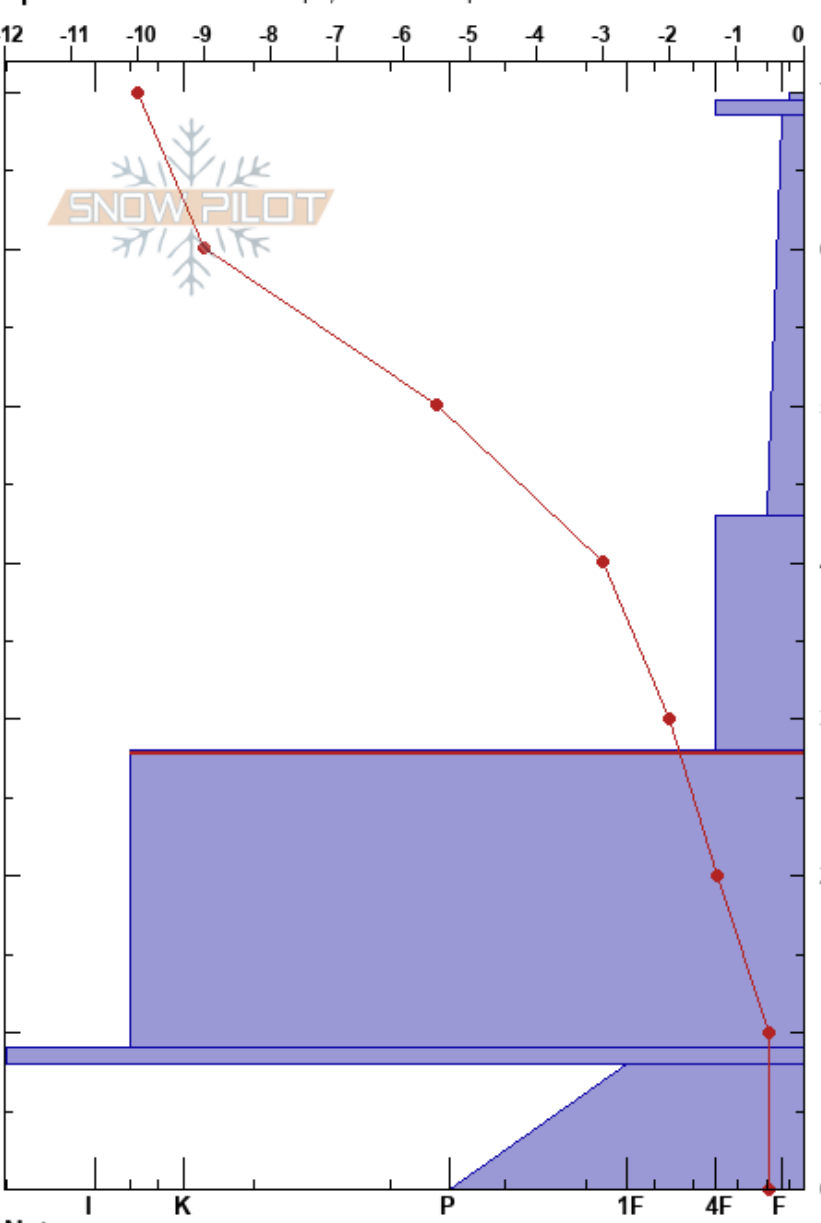

Steinskarfjellet low
 Kvaløya
 Norway
 Elevation: 233 m
 Aspect: N
 Specifics: Ski tracks on slope; We skied slope

Paul Velsand
 02/03/2017 - 08:30
 Co-ord: 33W 639468E 7732280N
 Slope Angle: 5°
 Wind Loading:

Stability: Good
 Air Temperature: -4.5°C
 Sky Cover: CLR
 Precipitation: NO
 Wind: Calm

HS:70
 PF:30
 28-9cm: Problematic layer

Form	Crystal Size	Moisture	ρ kg/m ³	Stability tests & Layer comments
V	1	D		
•	0.3	D		
•	0.3	D	180	
•	0.3	D	250	
♡	1.5	D	375	
■				
♡	3	D	350	

Notes: Hs iButton: 64 cm.

2x ECTX no shovel break