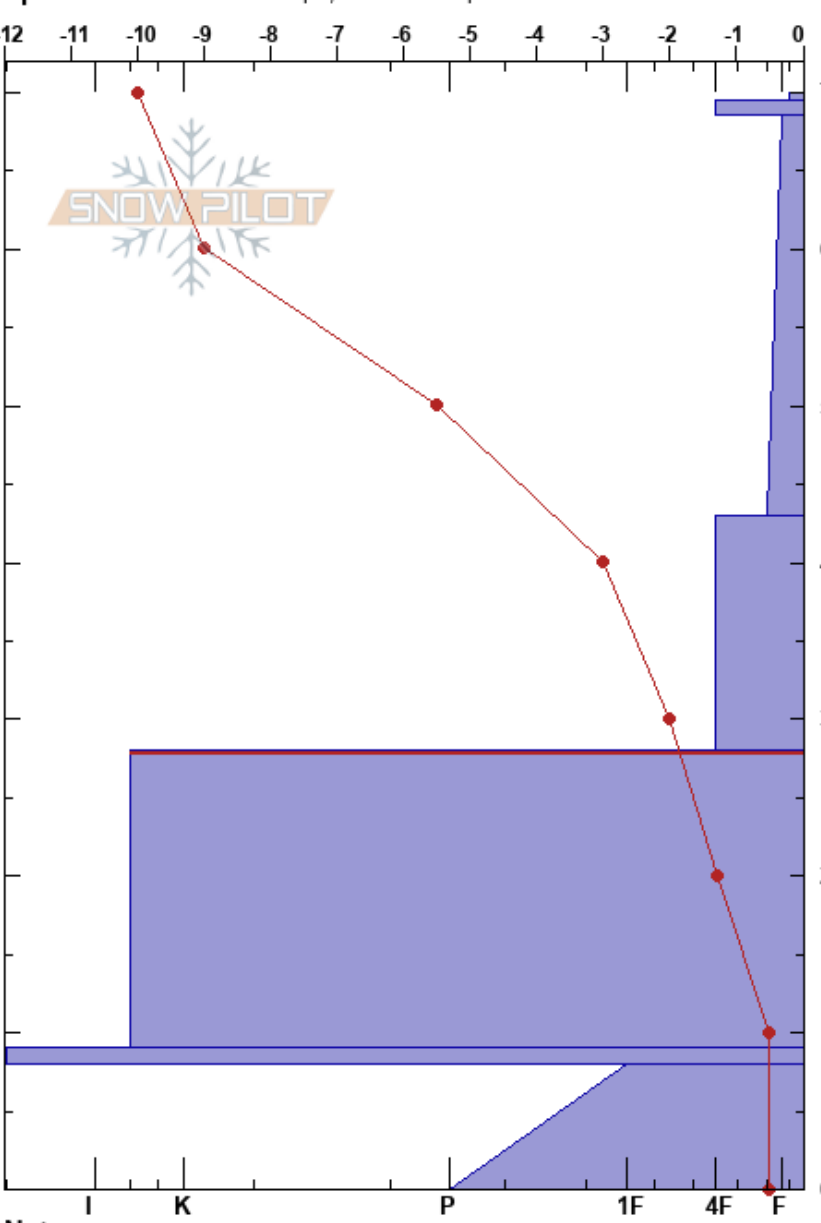

Steinskarfjellet low
 Kvaløya
 Norway
 Elevation: 233 m
 Aspect: N
 Specifics: Ski tracks on slope; We skied slope

Paul Velsand
 02/03/2017 - 08:30
 Co-ord: 33W 639468E 7732280N
 Slope Angle: 5°
 Wind Loading:

Stability: Good
 Air Temperature: -4.5°C
 Sky Cover: CLR
 Precipitation: NO
 Wind: Calm

HS:70
 PF:30
 28-9cm: Problematic layer

Notes: Hs iButton: 64 cm.

Form	Crystal		Moisture	ρ kg/m ³	Stability tests & Layer comments
	Size				
V	1		D		
•	0.3		D		
•	0.3		D	180	
•	0.3		D	250	
♡	1.5		D	375	
■					
♡	3		D	350	

2x ECTX no shovel break