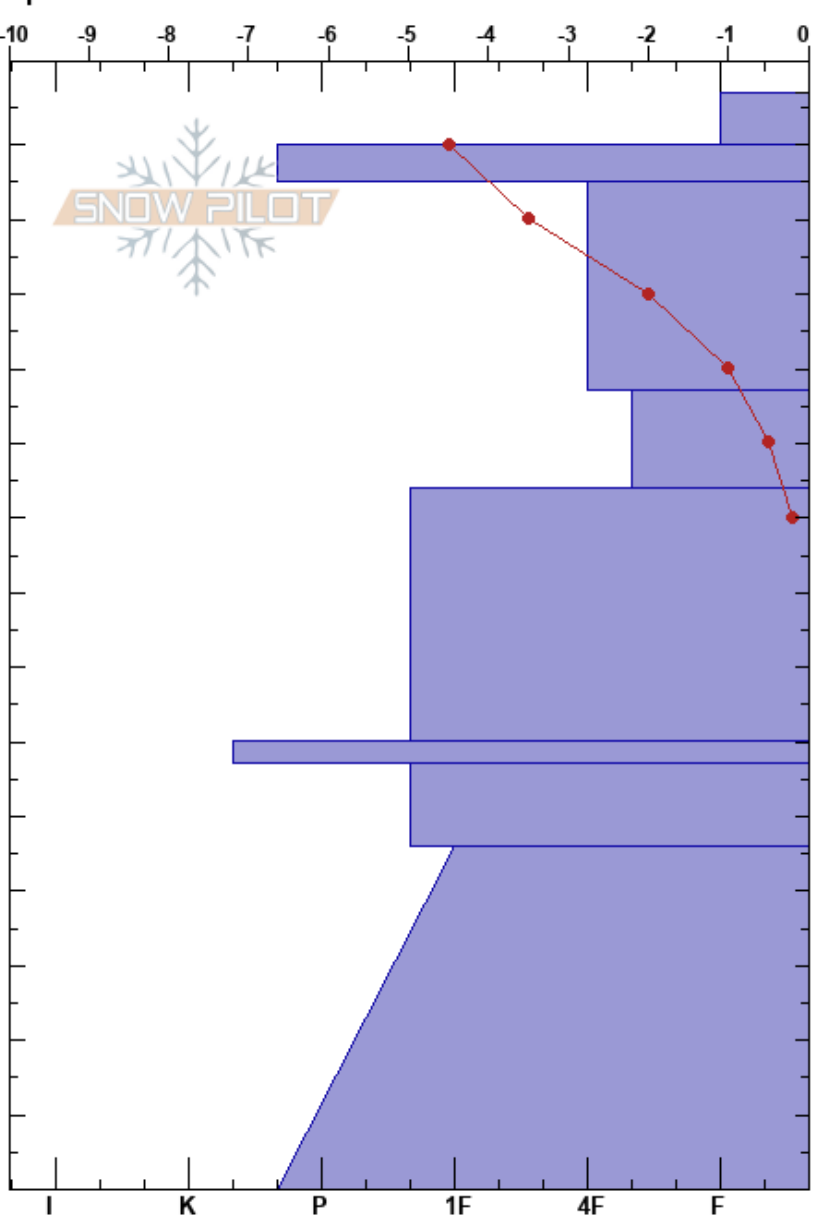

2019-11-19 Snowbank Mid Mitchell Suliak
 Ningunsaw Pass 19/11/2019 - 11:05
 BC Co-ord: 56.77578N, -129.97426W
 Elevation: 1117 m Slope Angle: 26°
 Aspect: E Wind Loading: no
 Specifics:

Stability: HS:147
 Air Temperature: -2°C PF:55
 Sky Cover: SCT PS:20
 Precipitation: NO
 Wind: Calm

Layer Notes:

Form	Crystal		Moisture	ρ kg/m ³	Stability tests & Layer comments
	Size				
∇	4				
			D		
⊙⊙			D		← CT19, SP @135cm
/	2		M		
			M		← CT21, SP @107cm x 2
			M		← CT27, SP @94cm
			M		
⊙⊙			D-M		
			M		
			M-W		

Notes: Standard Location, sheltered tree line profile site.