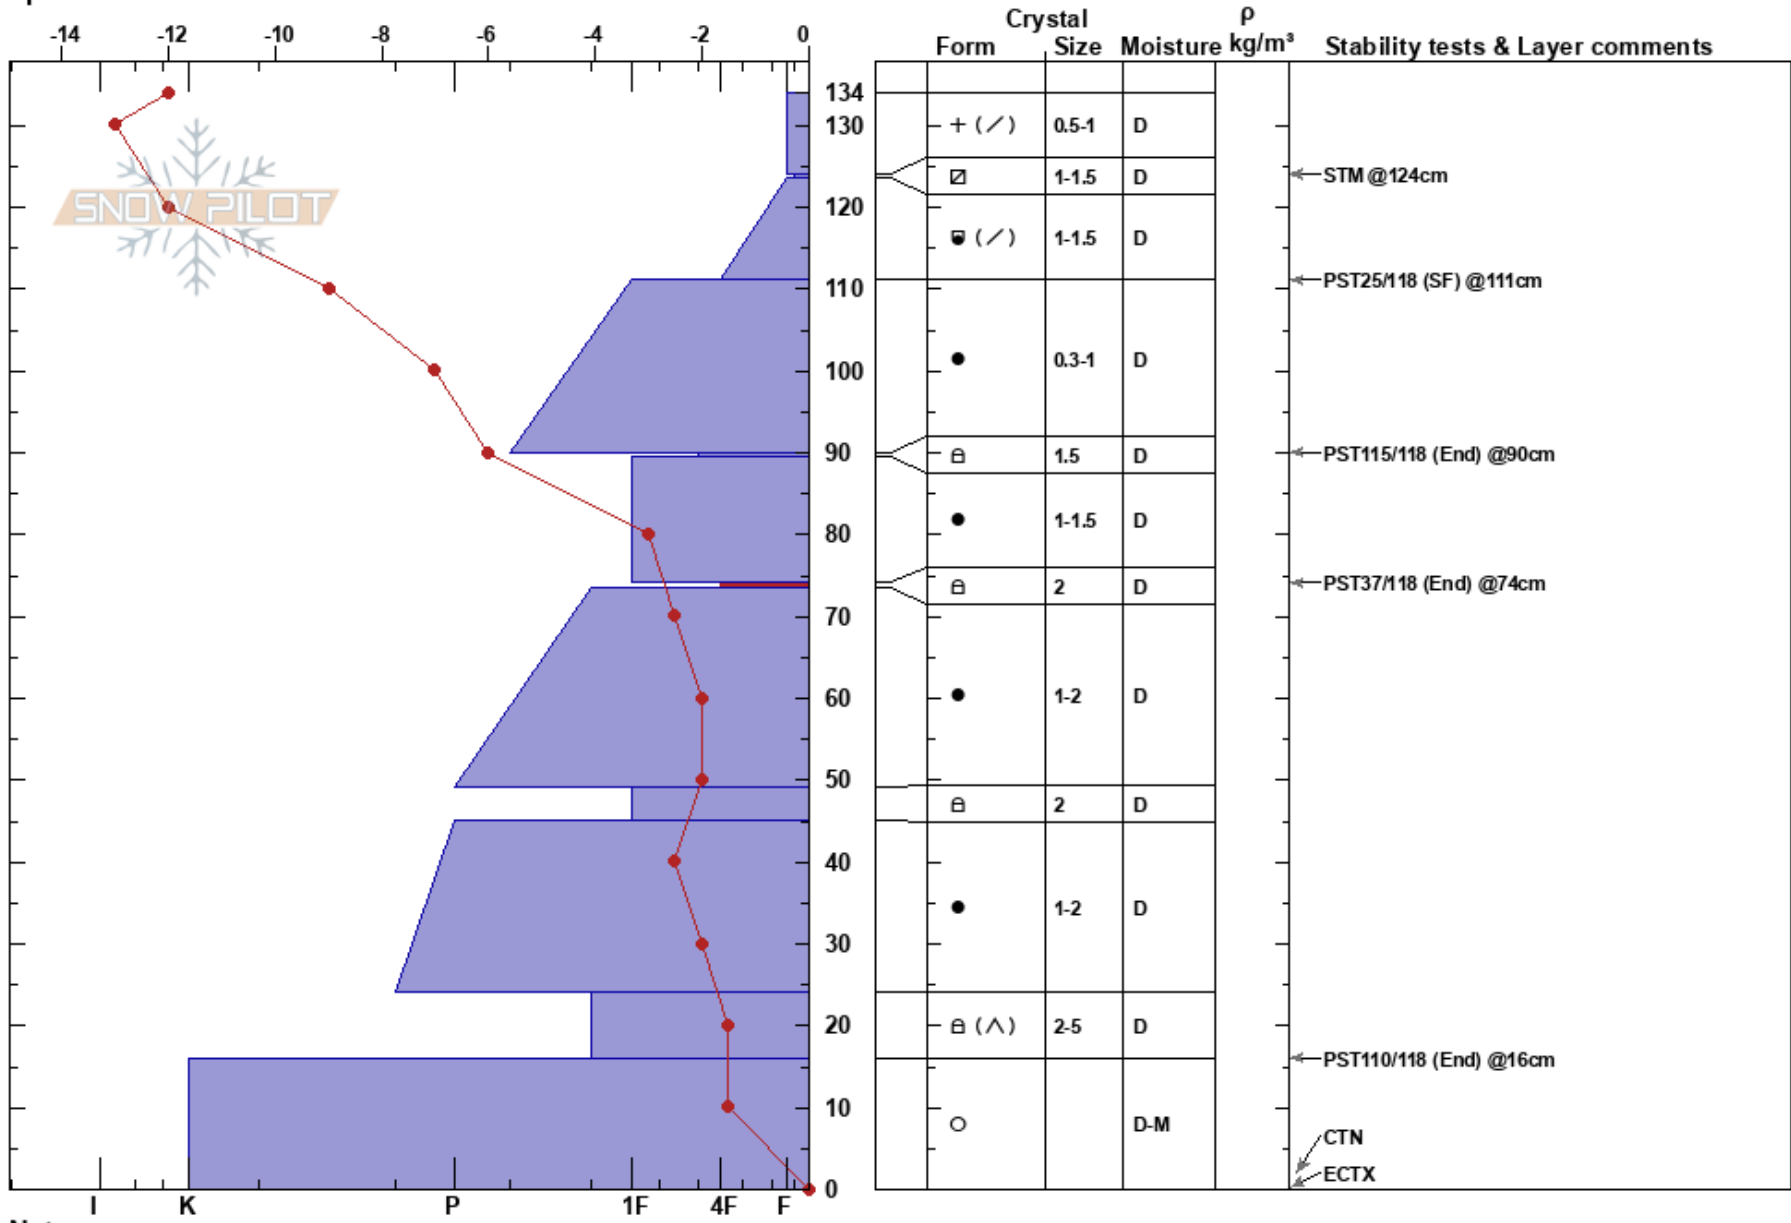

Elkton Study Plot
 Elk Mountains
 CO
Elevation: 10400 ft
Aspect: 90°
Specifics:

Zach Kinler
 02/05/2020 - 11:40am
Co-ord:
Slope Angle: 6°
Wind Loading:

Stability: **HS:**134
Air Temperature: -12°C **PF:**25 74-73.5cm: Problematic layer
Sky Cover: FEW **PS:** 15
Precipitation: NO
Wind: NW Light Breeze