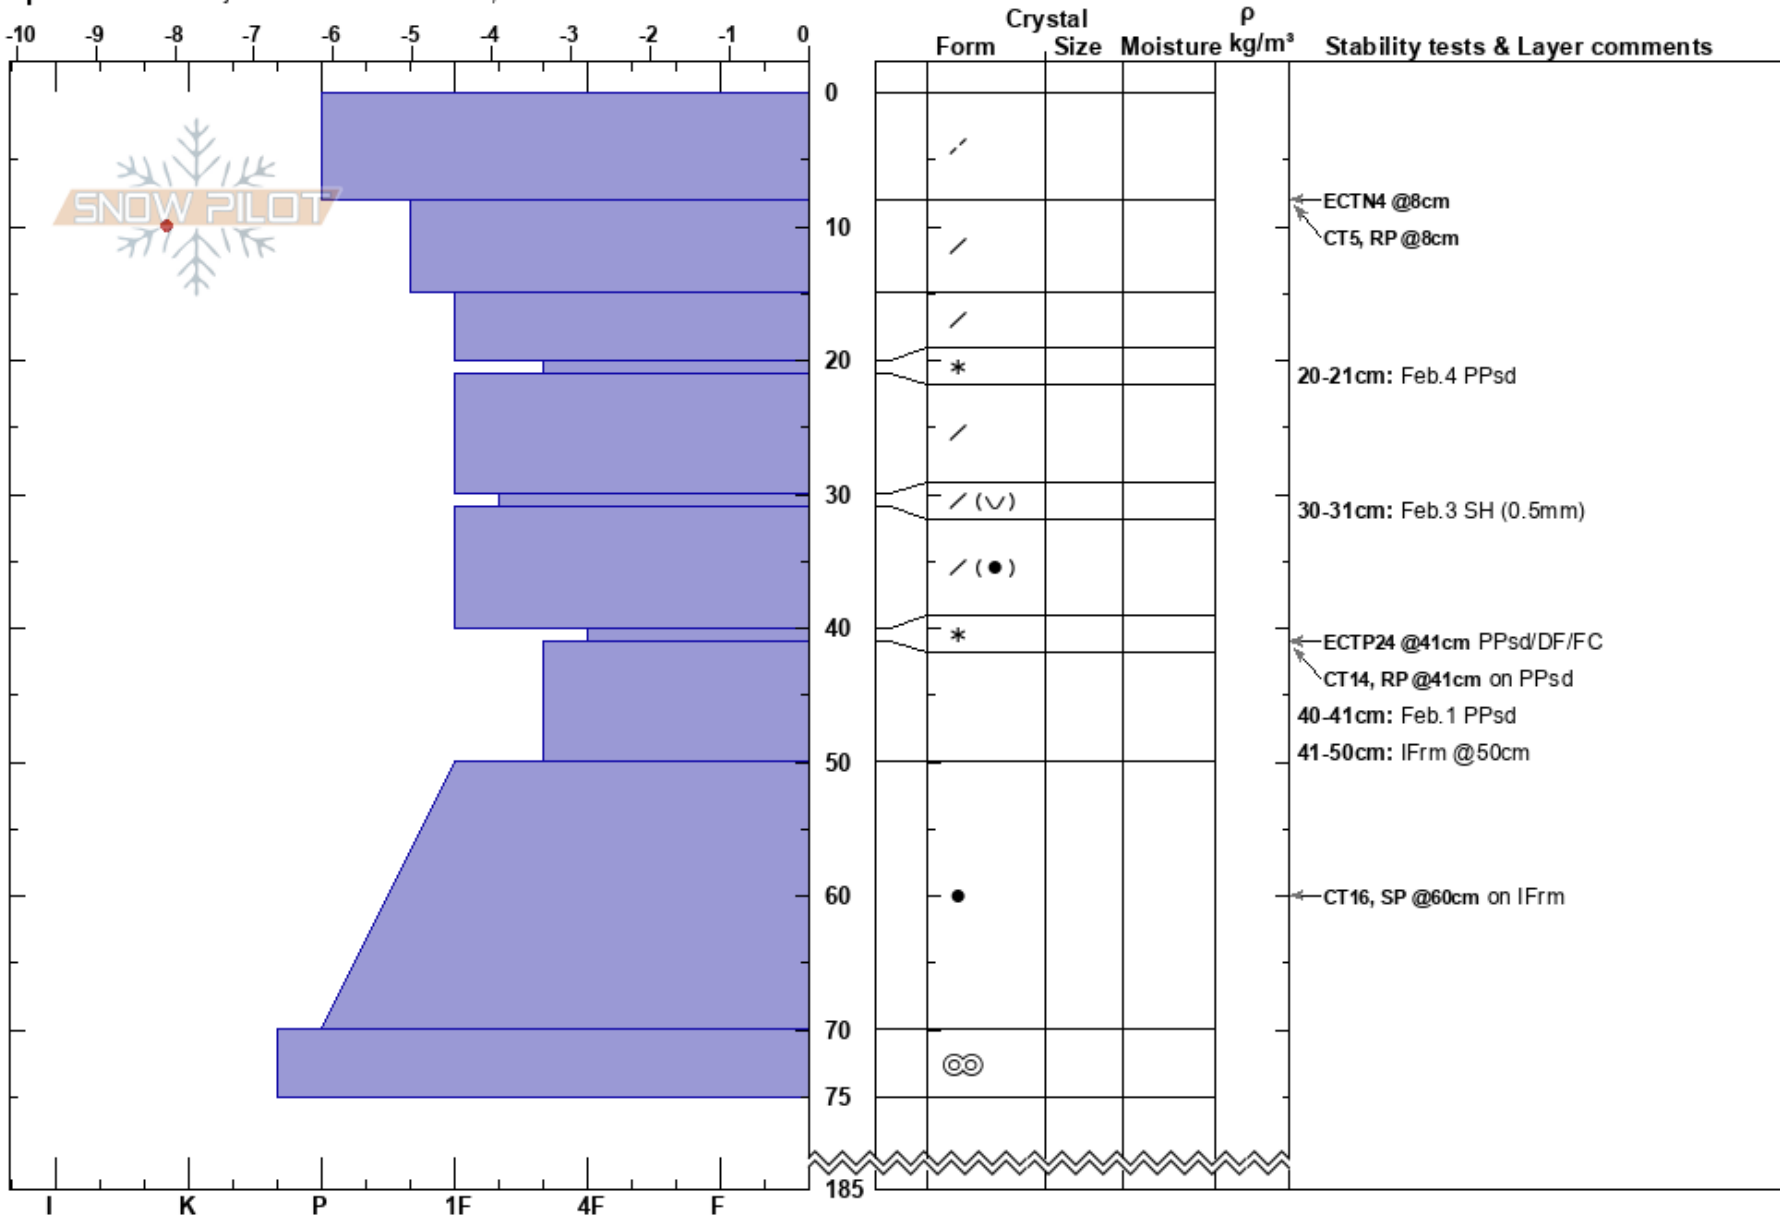

BorkanRavin\_South  
 Borkafjället  
 Sweden  
 Elevation: 910 m  
 Aspect: SE

Tyler Curtis  
 06/02/2020 - 10:30  
 Co-ord: 65.20290N, 15.43174E  
 Slope Angle: 40°  
 Wind Loading: previous

Stability:  
 Air Temperature: -7.7°C  
 Sky Cover: SCT  
 Precipitation: NO  
 Wind: NW Light Breeze

HS:185  
 PF:5  
 Layer Notes:  
 20-21cm: Feb.4 PPsd  
 30-31cm: Feb.3 SH (0.5mm)  
 40-41cm: Feb.1 PPsd  
 41-50cm: IFrm @50cm

Specifics: Pit is adjacent to avalanche: crown;

Notes: