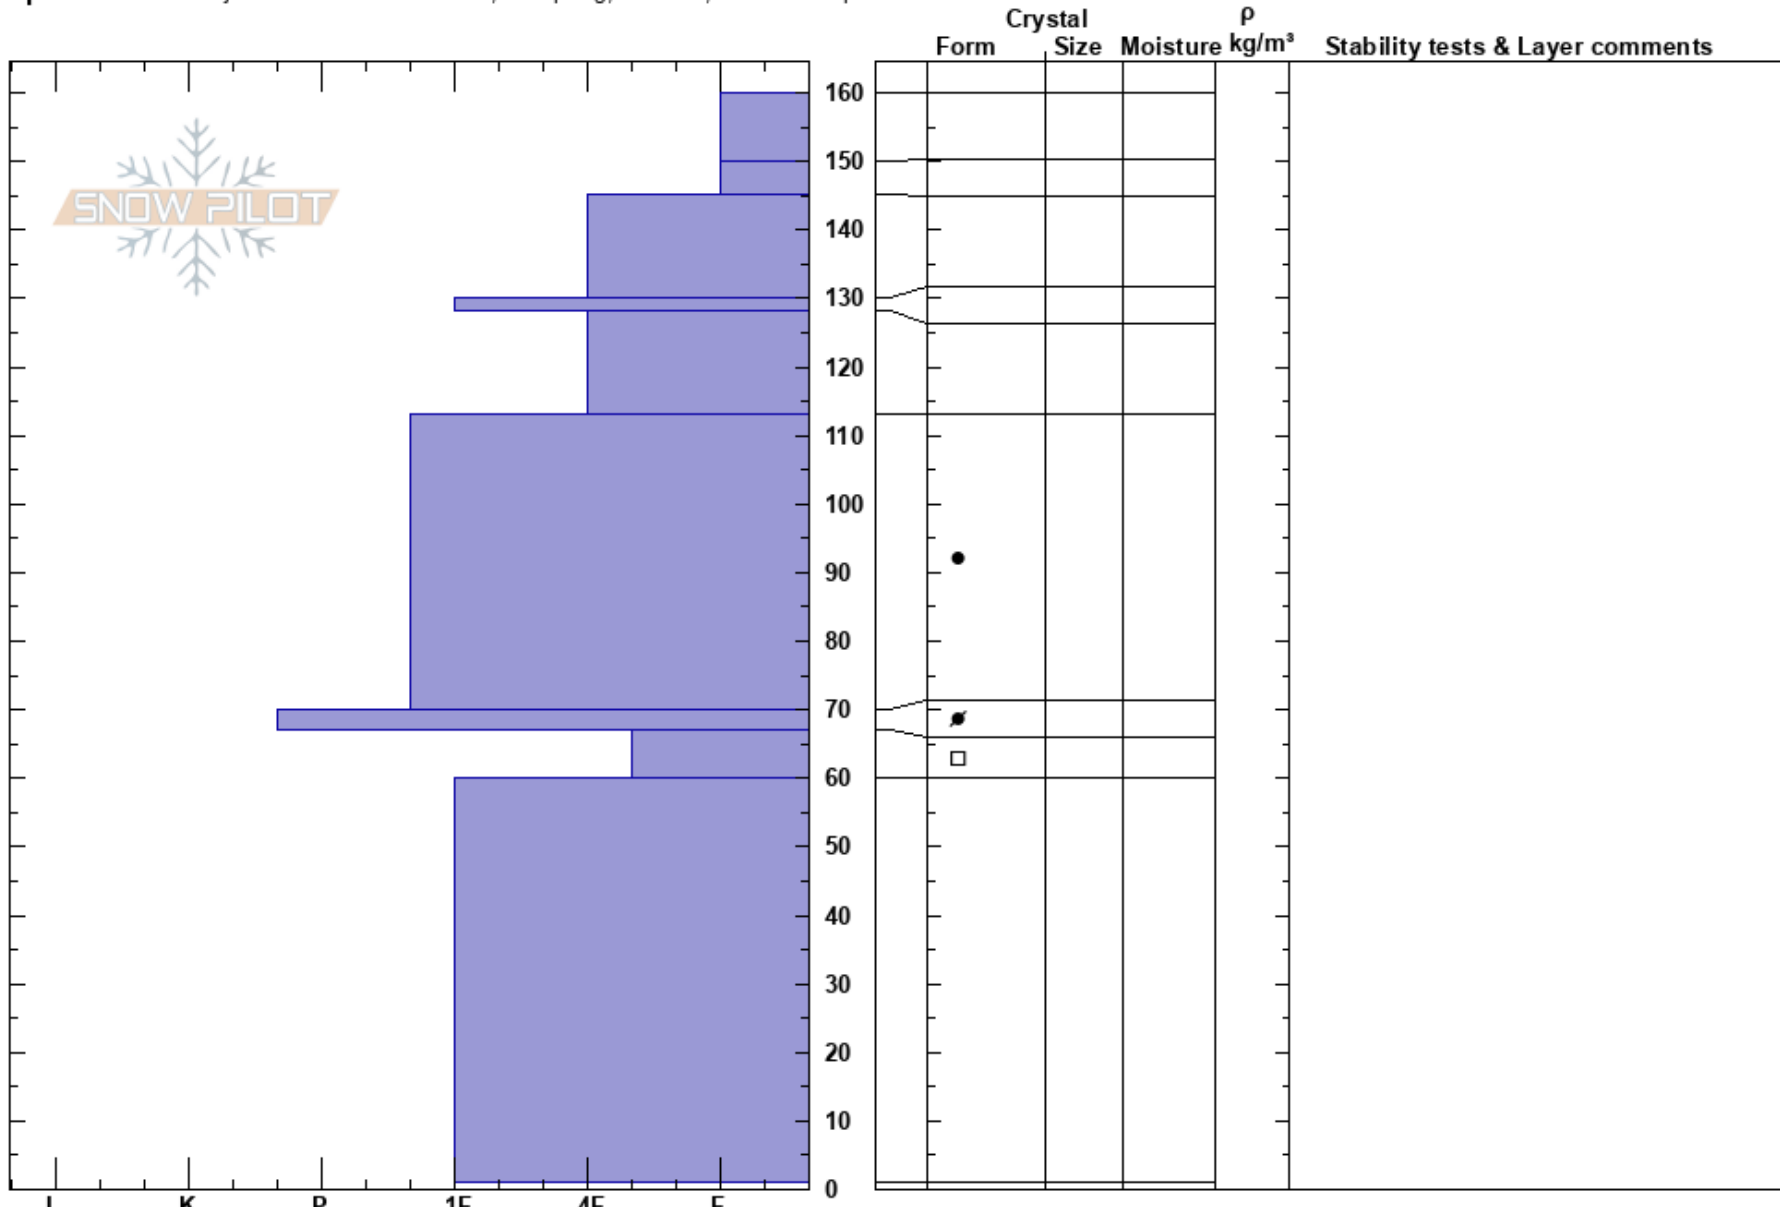

Reef Pocket Crown  
 Chugach Range  
 AK  
 Elevation: 2251 ft  
 Aspect:  
 Specifics: Pit is adjacent to avalanche: crown; Collapsing, localized; We skied slope

Henry Munter  
 02/05/2020 - 12:43pm  
 Co-ord: 60.94704N, -149.00561W  
 Slope Angle:  
 Wind Loading:

Stability:  
 Air Temperature: 0°C  
 Sky Cover: OVC  
 Precipitation: S-1  
 Wind: Calm  
 PF:30  
 PS: 15 67-60cm: Problematic layer

Notes: Crown profile of 40'x40' pocket that avalanched with ski cuts 100-140cms deep. Lowest layers of snowpit still didn't reach rain crust, indicating a lot of snow in this spot.