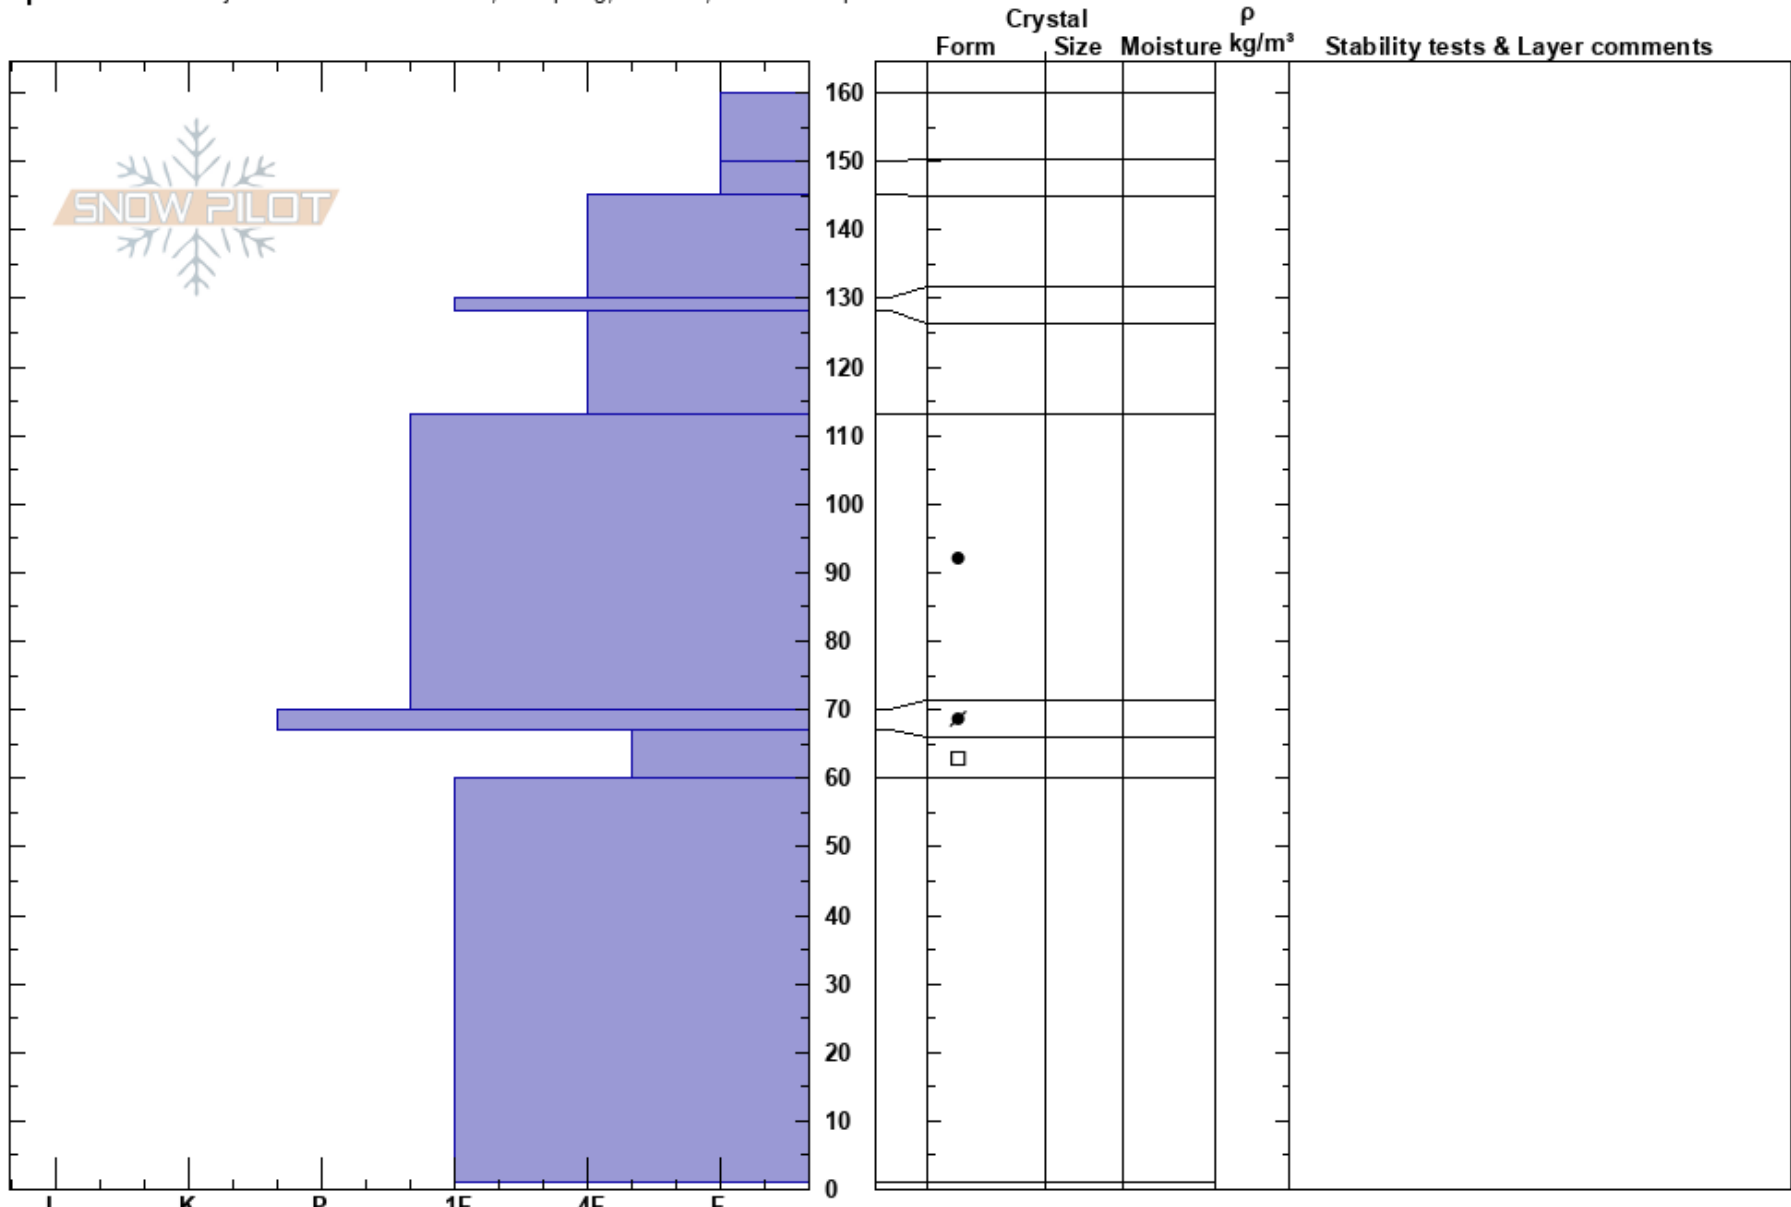

Reef Pocket Crown
 Chugach Range
 AK
 Elevation: 2251 ft
 Aspect:
 Specifics: Pit is adjacent to avalanche: crown; Collapsing, localized; We skied slope

Henry Munter
 02/05/2020 - 12:43pm
 Co-ord: 60.94704N, -149.00561W
 Slope Angle:
 Wind Loading:

Stability:
 Air Temperature: 0°C
 Sky Cover: OVC
 Precipitation: S-1
 Wind: Calm
 PF:30
 PS: 15 67-60cm: Problematic layer

Notes: Crown profile of 40'x40' pocket that avalanched with ski cuts 100-140cms deep. Lowest layers of snowpit still didn't reach rain crust, indicating a lot of snow in this spot.