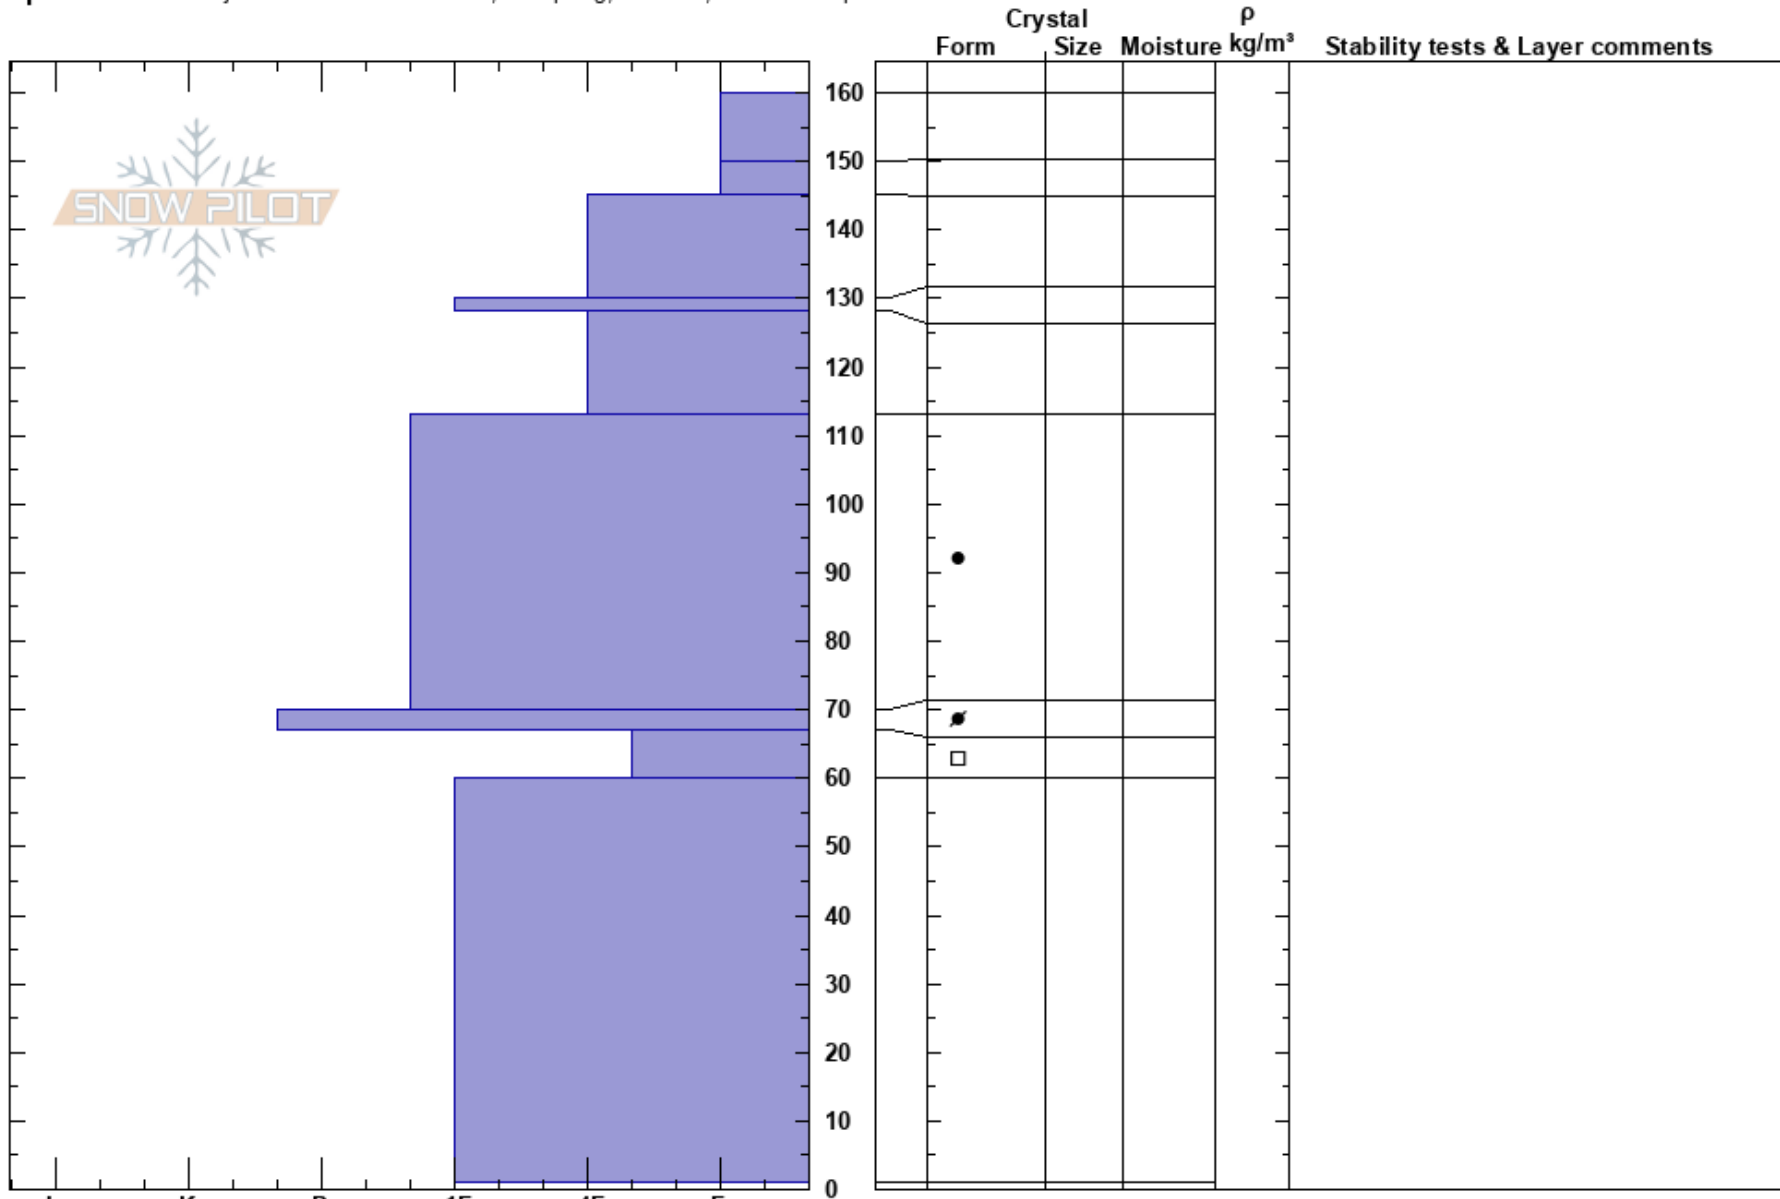

Reef Pocket Crown  
 Chugach Range  
 AK  
 Elevation: 2251 ft  
 Aspect:  
 Specifics: Pit is adjacent to avalanche: crown; Collapsing, localized; We skied slope

Henry Munter  
 02/05/2020 - 12:43pm  
 Co-ord: 60.94704N, -149.00561W  
 Slope Angle:  
 Wind Loading:

Stability:  
 Air Temperature: 0°C  
 Sky Cover: OVC  
 Precipitation: S-1  
 Wind: Calm  
 PF:30  
 PS: 15 67-60cm: Problematic layer

Notes: Crown profile of 40'x40' pocket that avalanched with ski cuts 100-140cms deep. Lowest layers of snowpit still didn't reach rain crust, indicating a lot of snow in this spot.