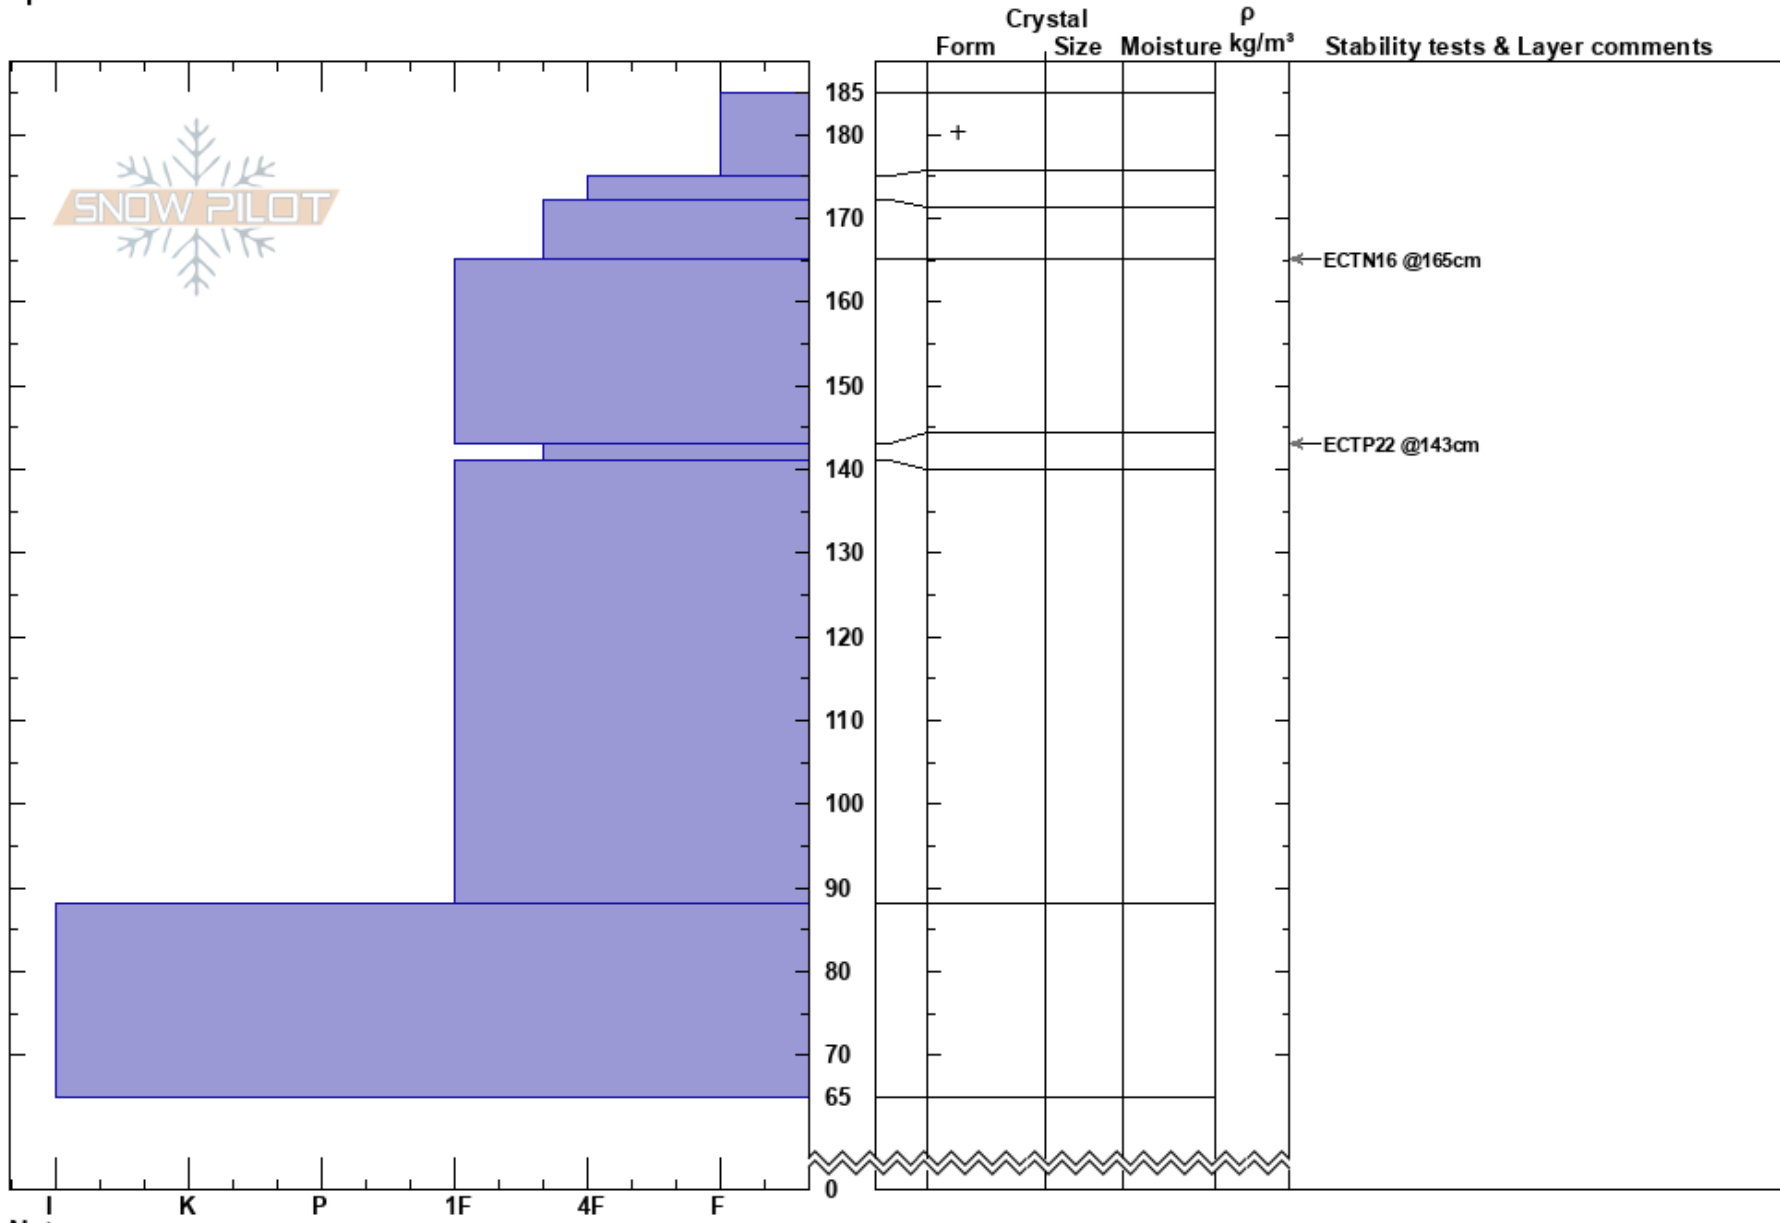

Reef Pickup
 Chugach Range
 AK
 Elevation: 1947 ft
 Aspect:
 Specifics:

Henry Munter
 02/05/2020 - 11:56am
 Co-ord: 60.95257N, -148.99753W
 Slope Angle: 20°
 Wind Loading: no

Stability:
 Air Temperature: 0°C
 Sky Cover: OVC
 Precipitation: S-1
 Wind: Calm

HS:185
 PF:30
 PS:15

Layer Notes:

Notes: