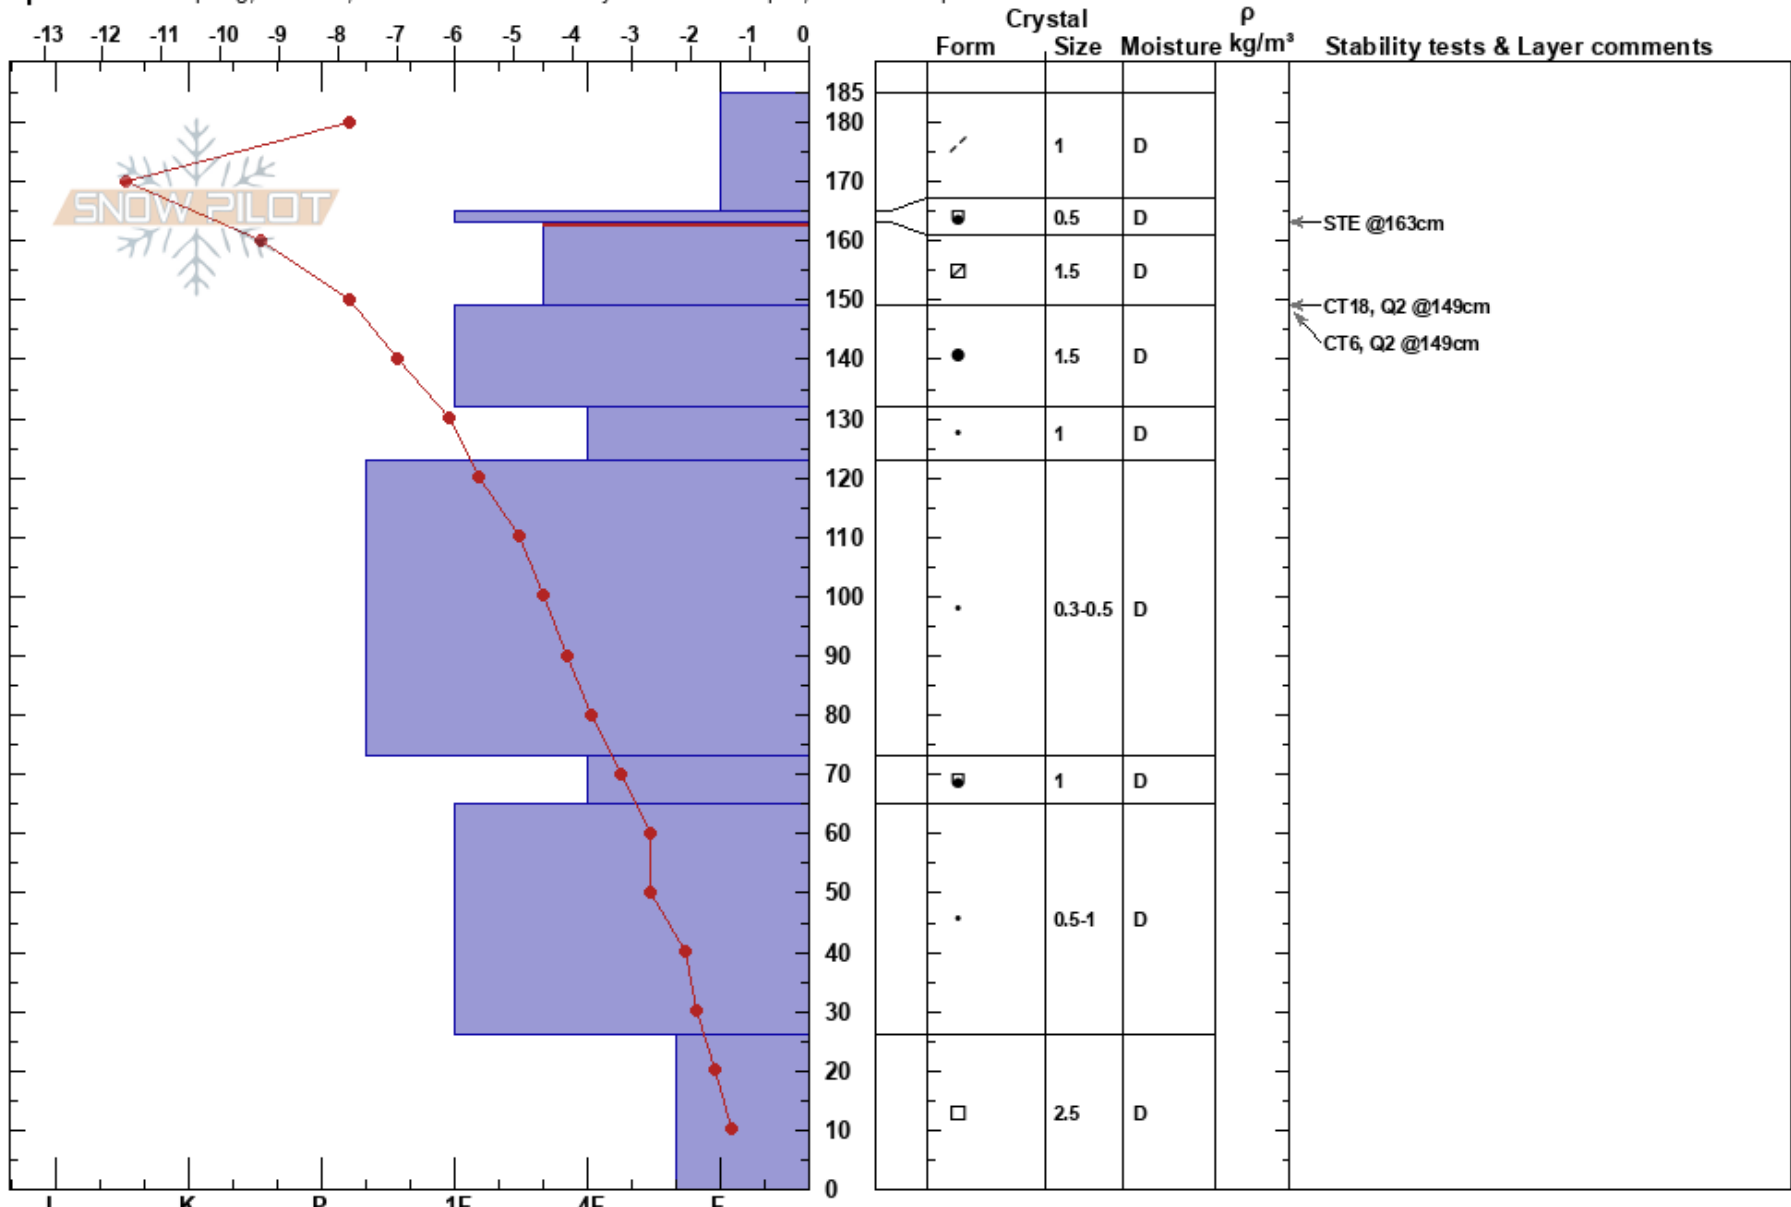

Crystal Peak W Drainage Nate Moody
 Tenmile Range 03/01/2017 - 1:41pm
 CO
 Elevation: 3487 m
 Aspect: NW
 Slope Angle: 20°
 Wind Loading: previous

Stability: Fair HS: 185
 Air Temperature: -4.1°C PS: 10 163-149cm: Problematic layer
 Sky Cover: FEW
 Precipitation: NO
 Wind: W Calm

Specifics: Collapsing, localized; Recent avalanche activity on different slopes; We skied slope

Notes: