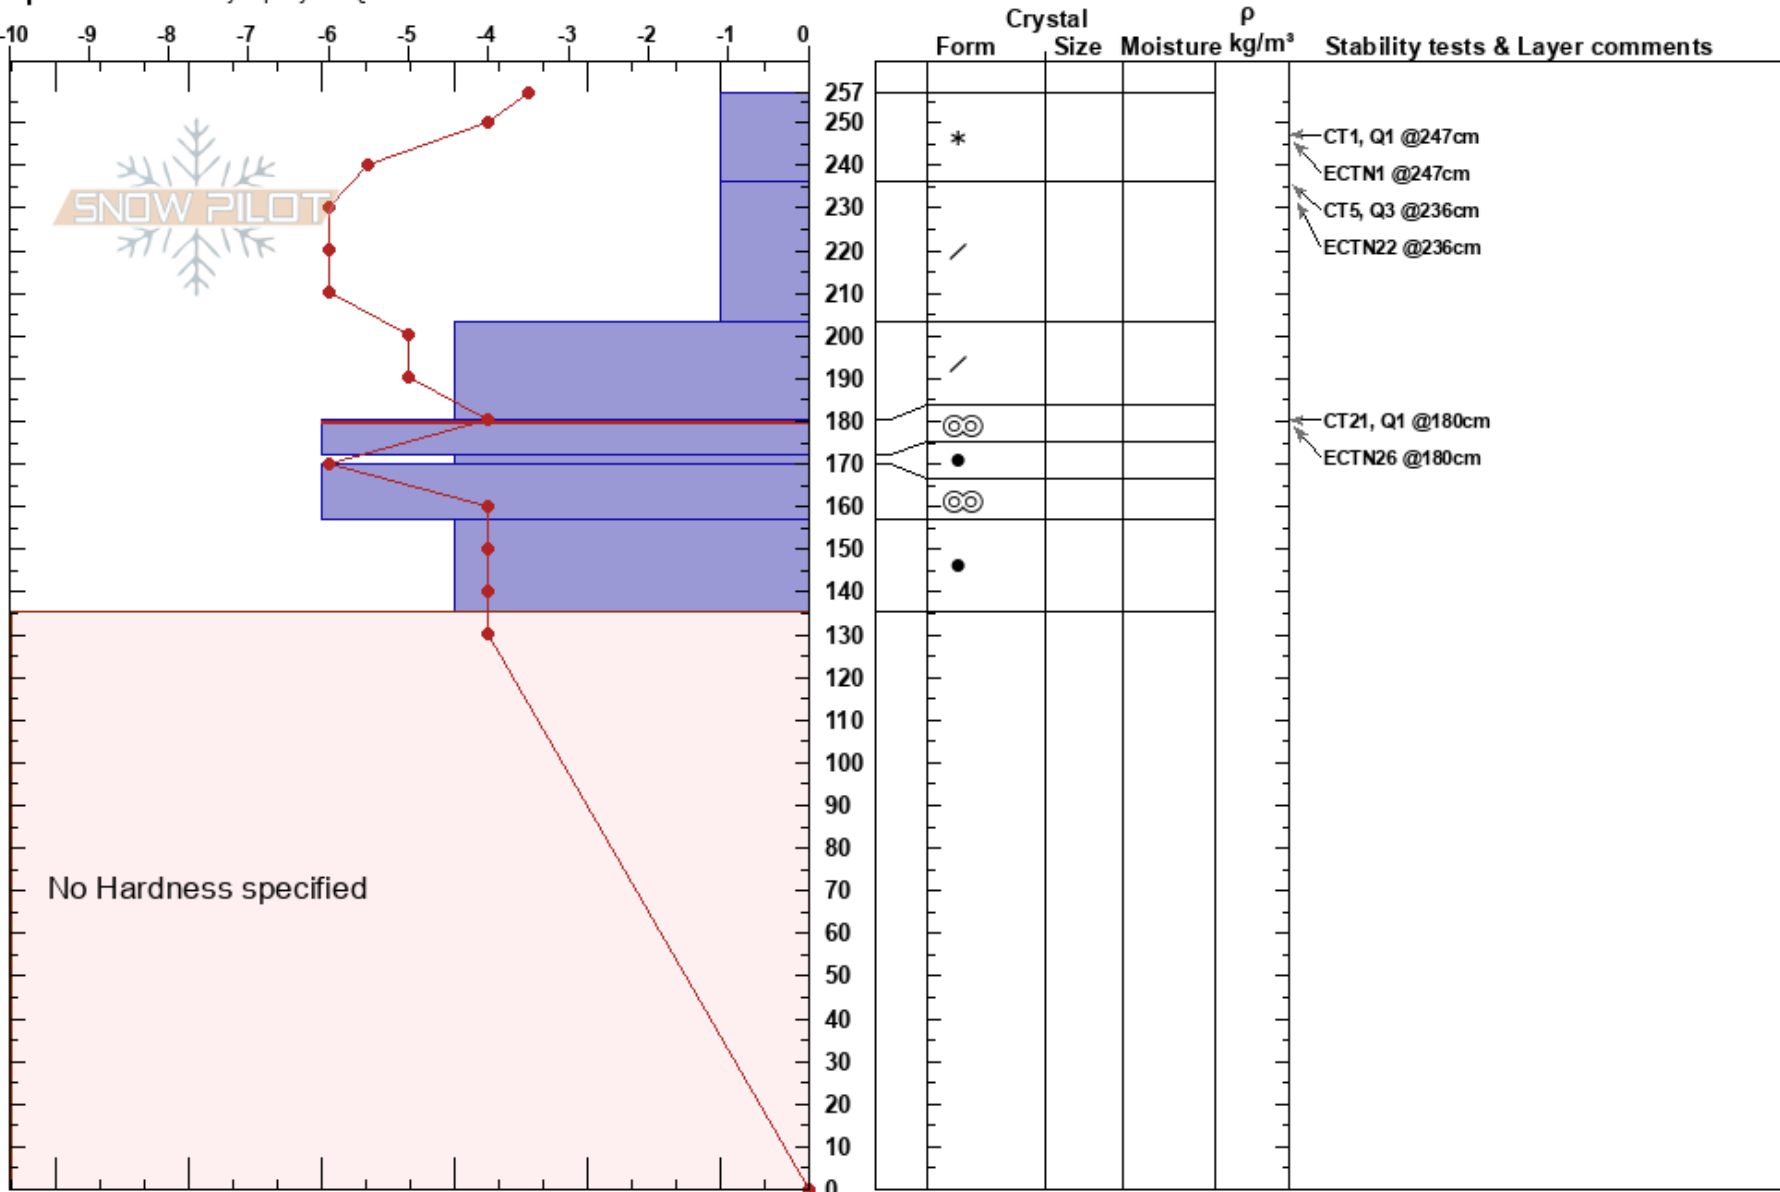

Evaro Bowl
 Rattlesnake Mtns
 MT
 Elevation: 7488 ft
 Aspect: 280°

Travis Craft
 03/01/2017 - 10:30am
 Co-ord: 47.03894N, -113.99022W
 Slope Angle: 30°
 Wind Loading: previous

Stability:
 Air Temperature: -10°C
 Sky Cover: OVC
 Precipitation: S2
 Wind: W Moderate

HS:257
 PF:60
 PS:30
 180-172cm:Problematic layer

Specifics: Instability rapidly rising

No Hardness specified

Notes: