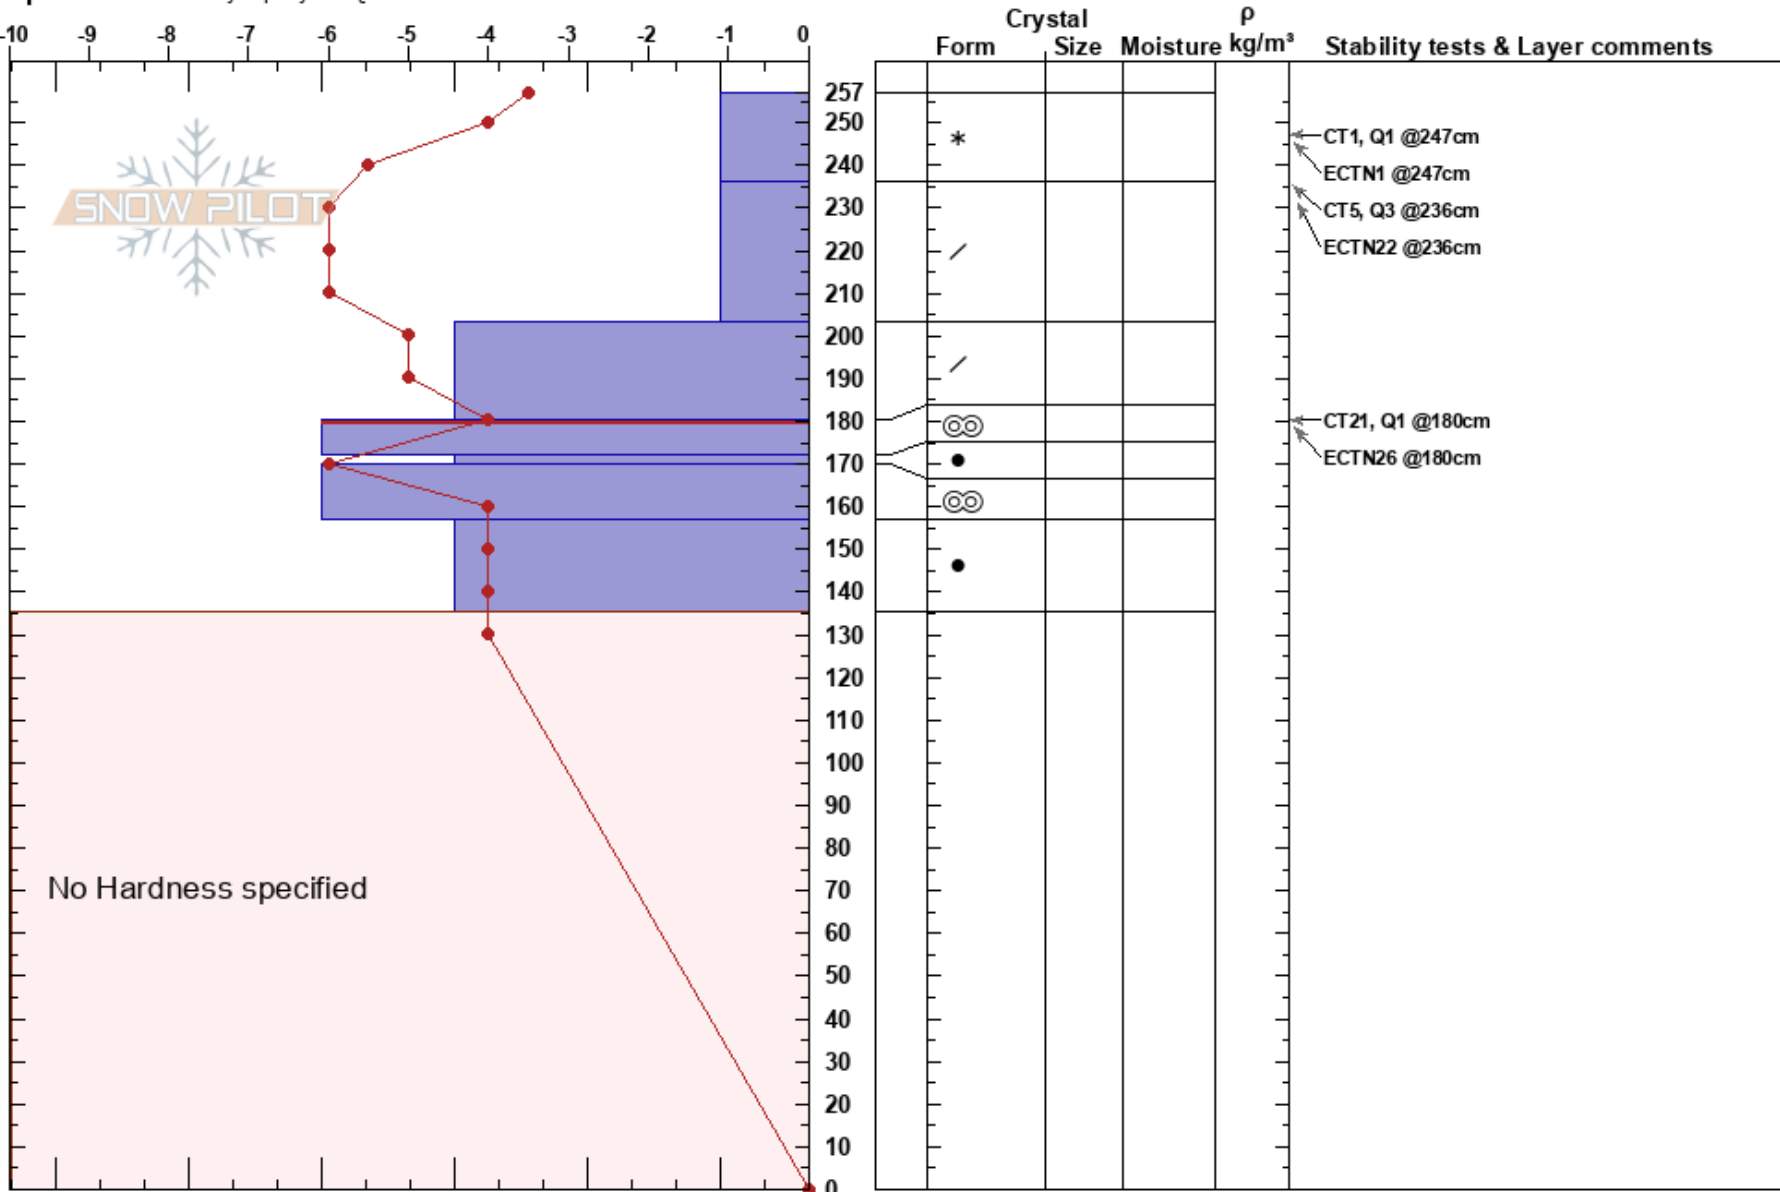

Evaro Bowl
 Rattlesnake Mtns
 MT
 Elevation: 7488 ft
 Aspect: 280°

Travis Craft
 03/01/2017 - 10:30am
 Co-ord: 47.03894N, -113.99022W
 Slope Angle: 30°
 Wind Loading: previous

Stability:
 Air Temperature: -10°C
 Sky Cover: OVC
 Precipitation: S2
 Wind: W Moderate

HS:257
 PF:60
 PS:30
 180-172cm:Problematic layer

Specifics: Instability rapidly rising

Notes: No Hardness specified