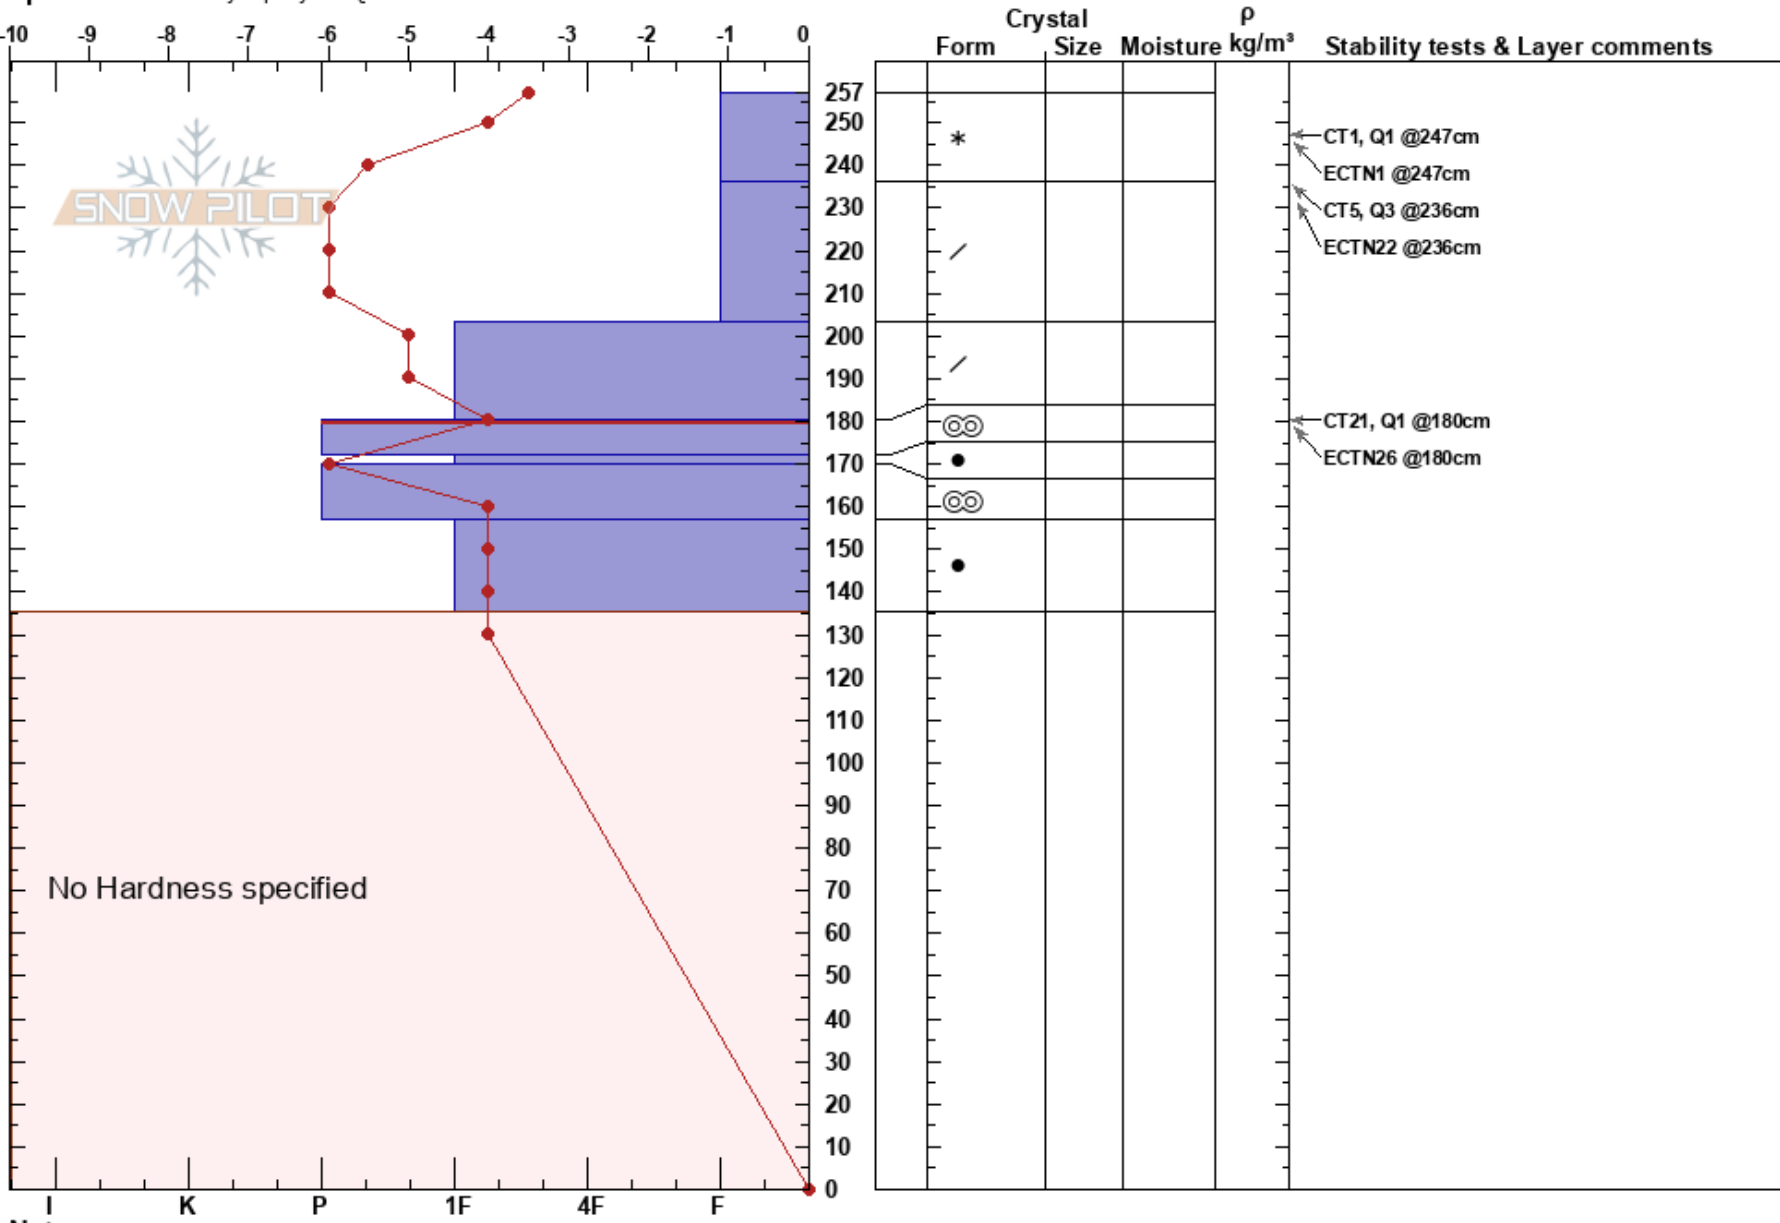

Evaro Bowl  
 Rattlesnake Mtns  
 MT  
 Elevation: 7488 ft  
 Aspect: 280°

Travis Craft  
 03/01/2017 - 10:30am  
 Co-ord: 47.03894N, -113.99022W  
 Slope Angle: 30°  
 Wind Loading: previous

Stability:  
 Air Temperature: -10°C  
 Sky Cover: OVC  
 Precipitation: S2  
 Wind: W Moderate

HS:257  
 PF:60  
 PS:30  
 180-172cm:Problematic layer

Specifics: Instability rapidly rising

Notes: No Hardness specified