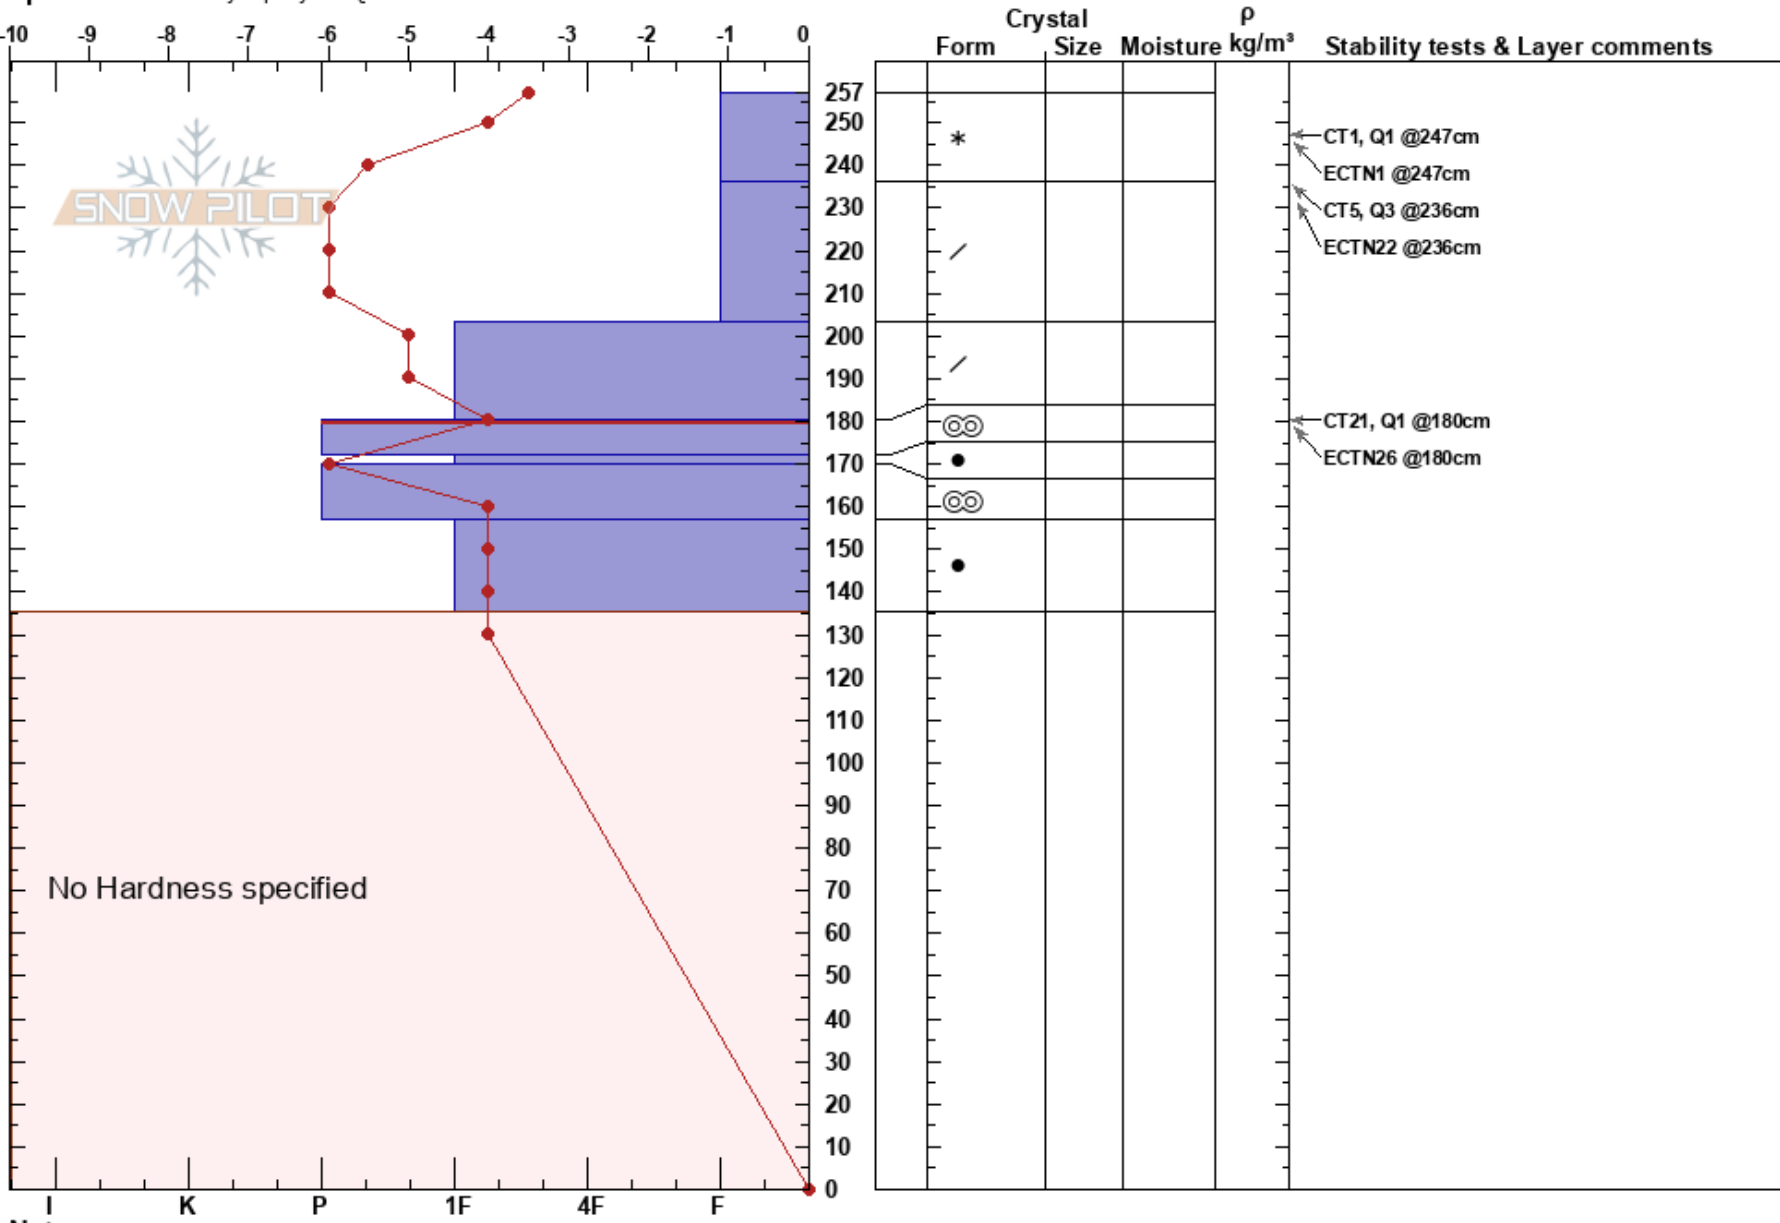

Evaro Bowl  
 Rattlesnake Mtns  
 MT  
 Elevation: 7488 ft  
 Aspect: 280°

Travis Craft  
 03/01/2017 - 10:30am  
 Co-ord: 47.03894N, -113.99022W  
 Slope Angle: 30°  
 Wind Loading: previous

Stability:  
 Air Temperature: -10°C  
 Sky Cover: OVC  
 Precipitation: S2  
 Wind: W Moderate

HS:257  
 PF:60  
 PS:30  
 180-172cm:Problematic layer

Specifics: Instability rapidly rising

Notes:

No Hardness specified