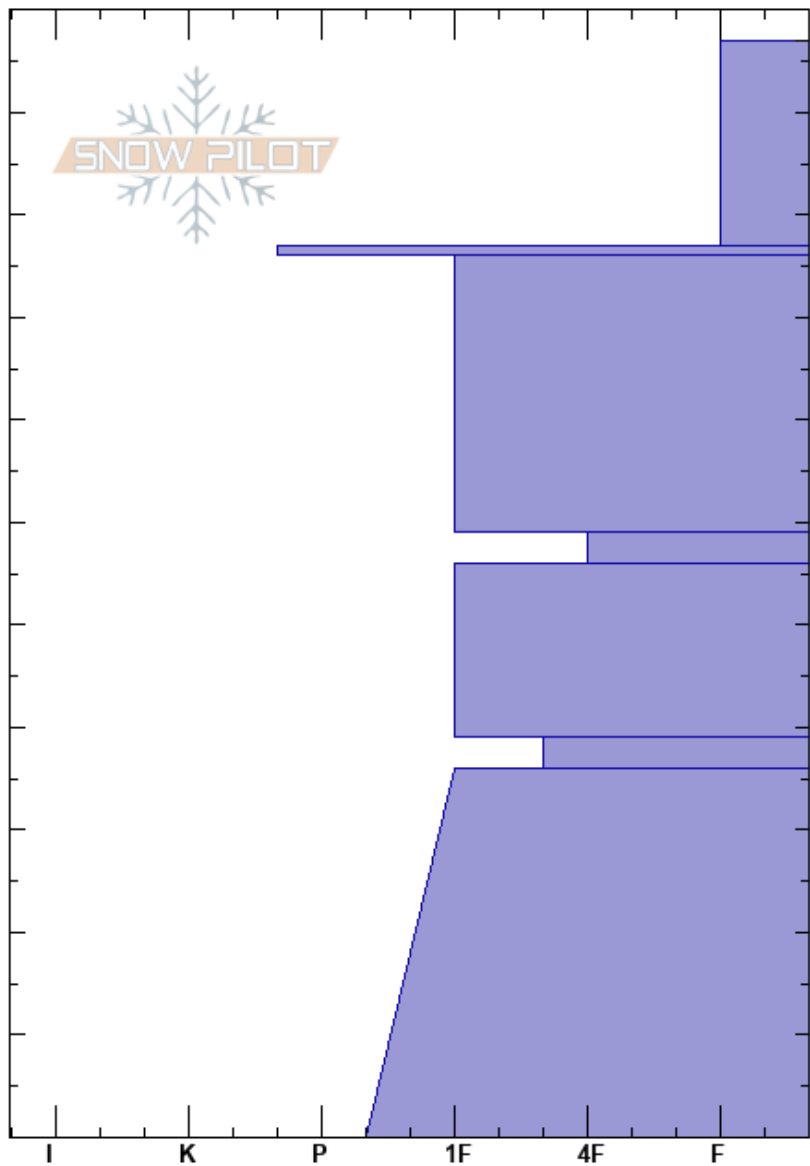

Rattlesnake Canyon
 Wellsville
 UT
 Elevation: 7733 ft
 Aspect: E
 Specifics: We skied slope

to by weed
 02/04/2020 - 2:00pm
 Co-ord: 41.61977N, -112.00308W
 Slope Angle:
 Wind Loading:

Stability: Good
 Air Temperature: 15°F
 Sky Cover: CLR
 Precipitation: NO
 Wind: NE Light Breeze

HS:107
 PF:28 59-56cm:Problematic layer
 PS:17

Height (cm)	Crystal		Moisture	ρ kg/m ³	Stability tests & Layer comments
	Form	Size			
107					
100					
95	+				
87					← ECTN12 @87cm
80					
74					← ECTN16 @74cm
60					
58	□				
40					
38	□				
0					← ECTX