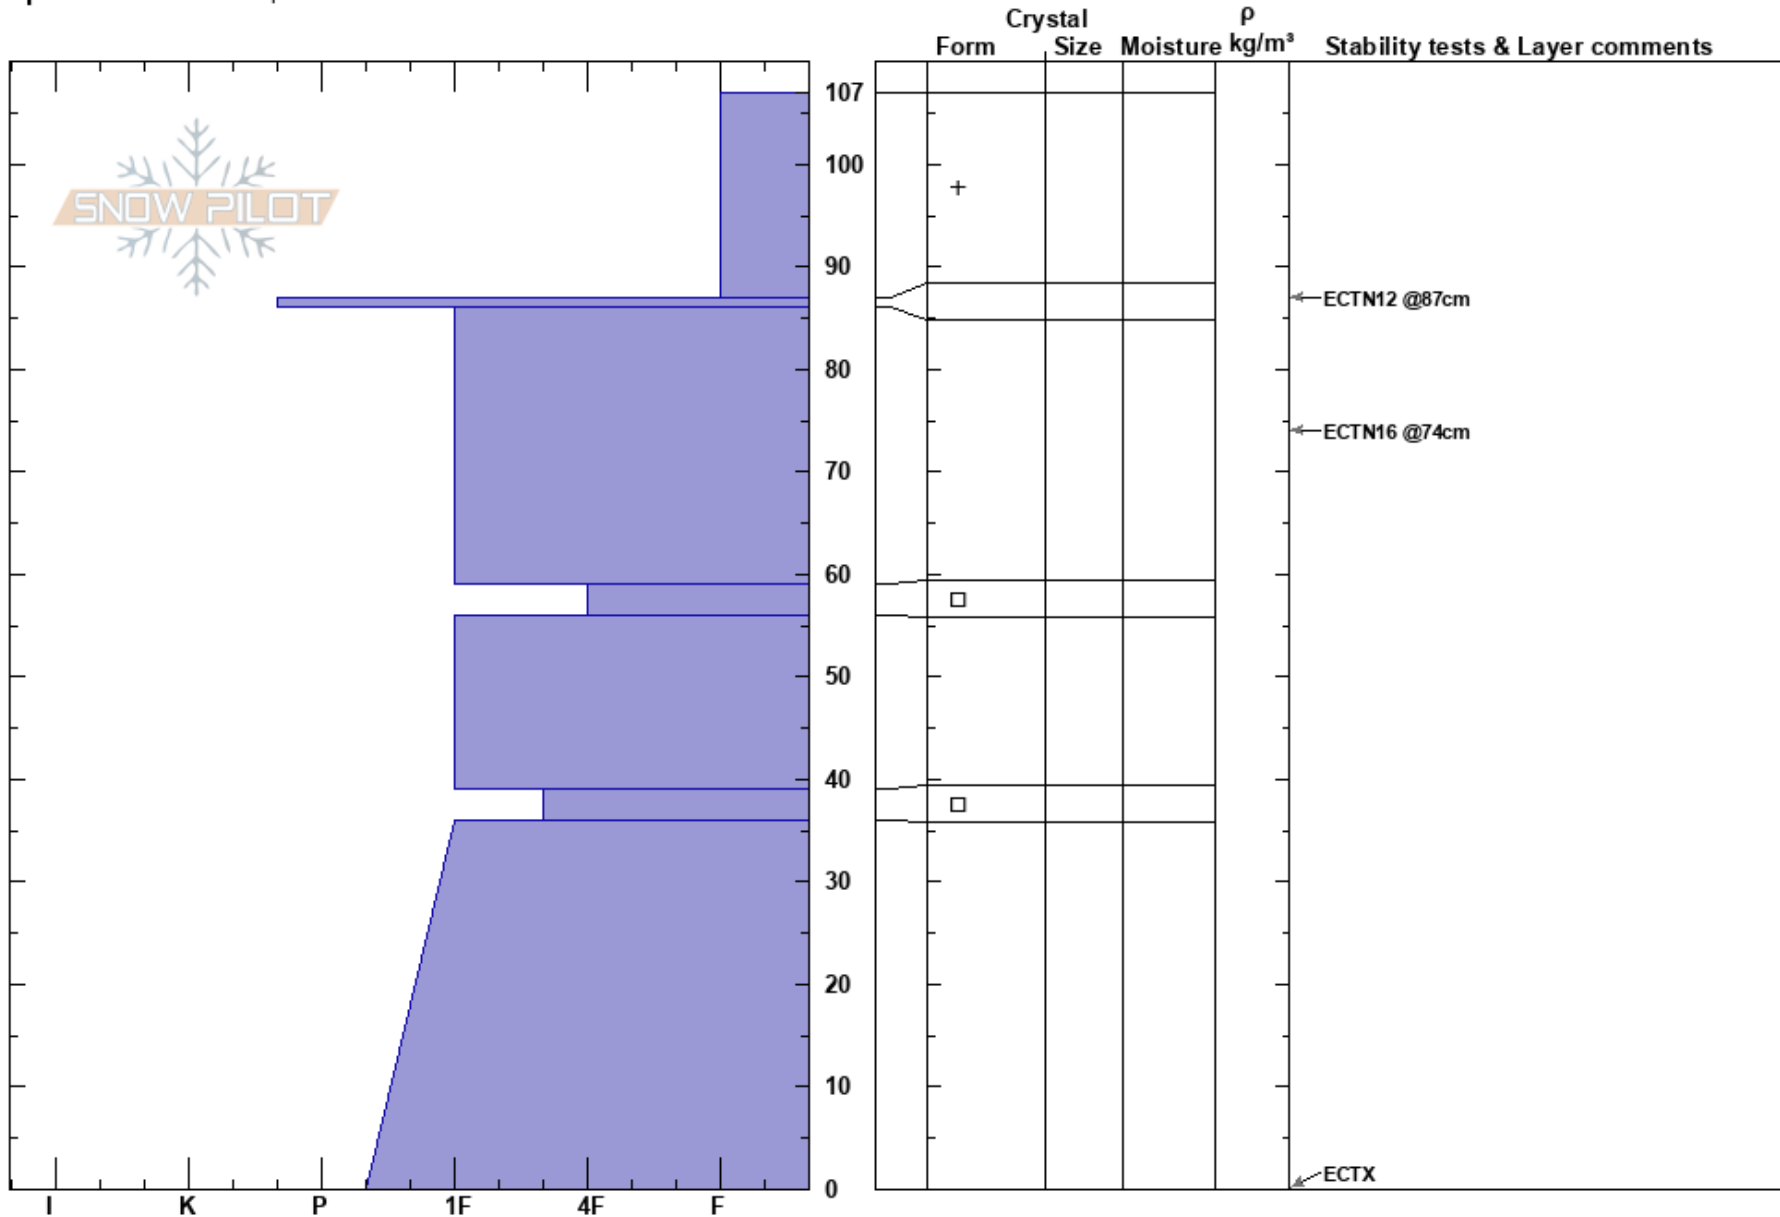

Rattlesnake Canyon
 Wellsville
 UT
 Elevation: 7733 ft
 Aspect: E
 Specifics: We skied slope

to by weed
 02/04/2020 - 2:00pm
 Co-ord: 41.61977N, -112.00308W
 Slope Angle:
 Wind Loading:

Stability: Good
 Air Temperature: 15°F
 Sky Cover: CLR
 Precipitation: NO
 Wind: NE Light Breeze

HS:107
 PF:28 59-56cm:Problematic layer
 PS:17

Notes: