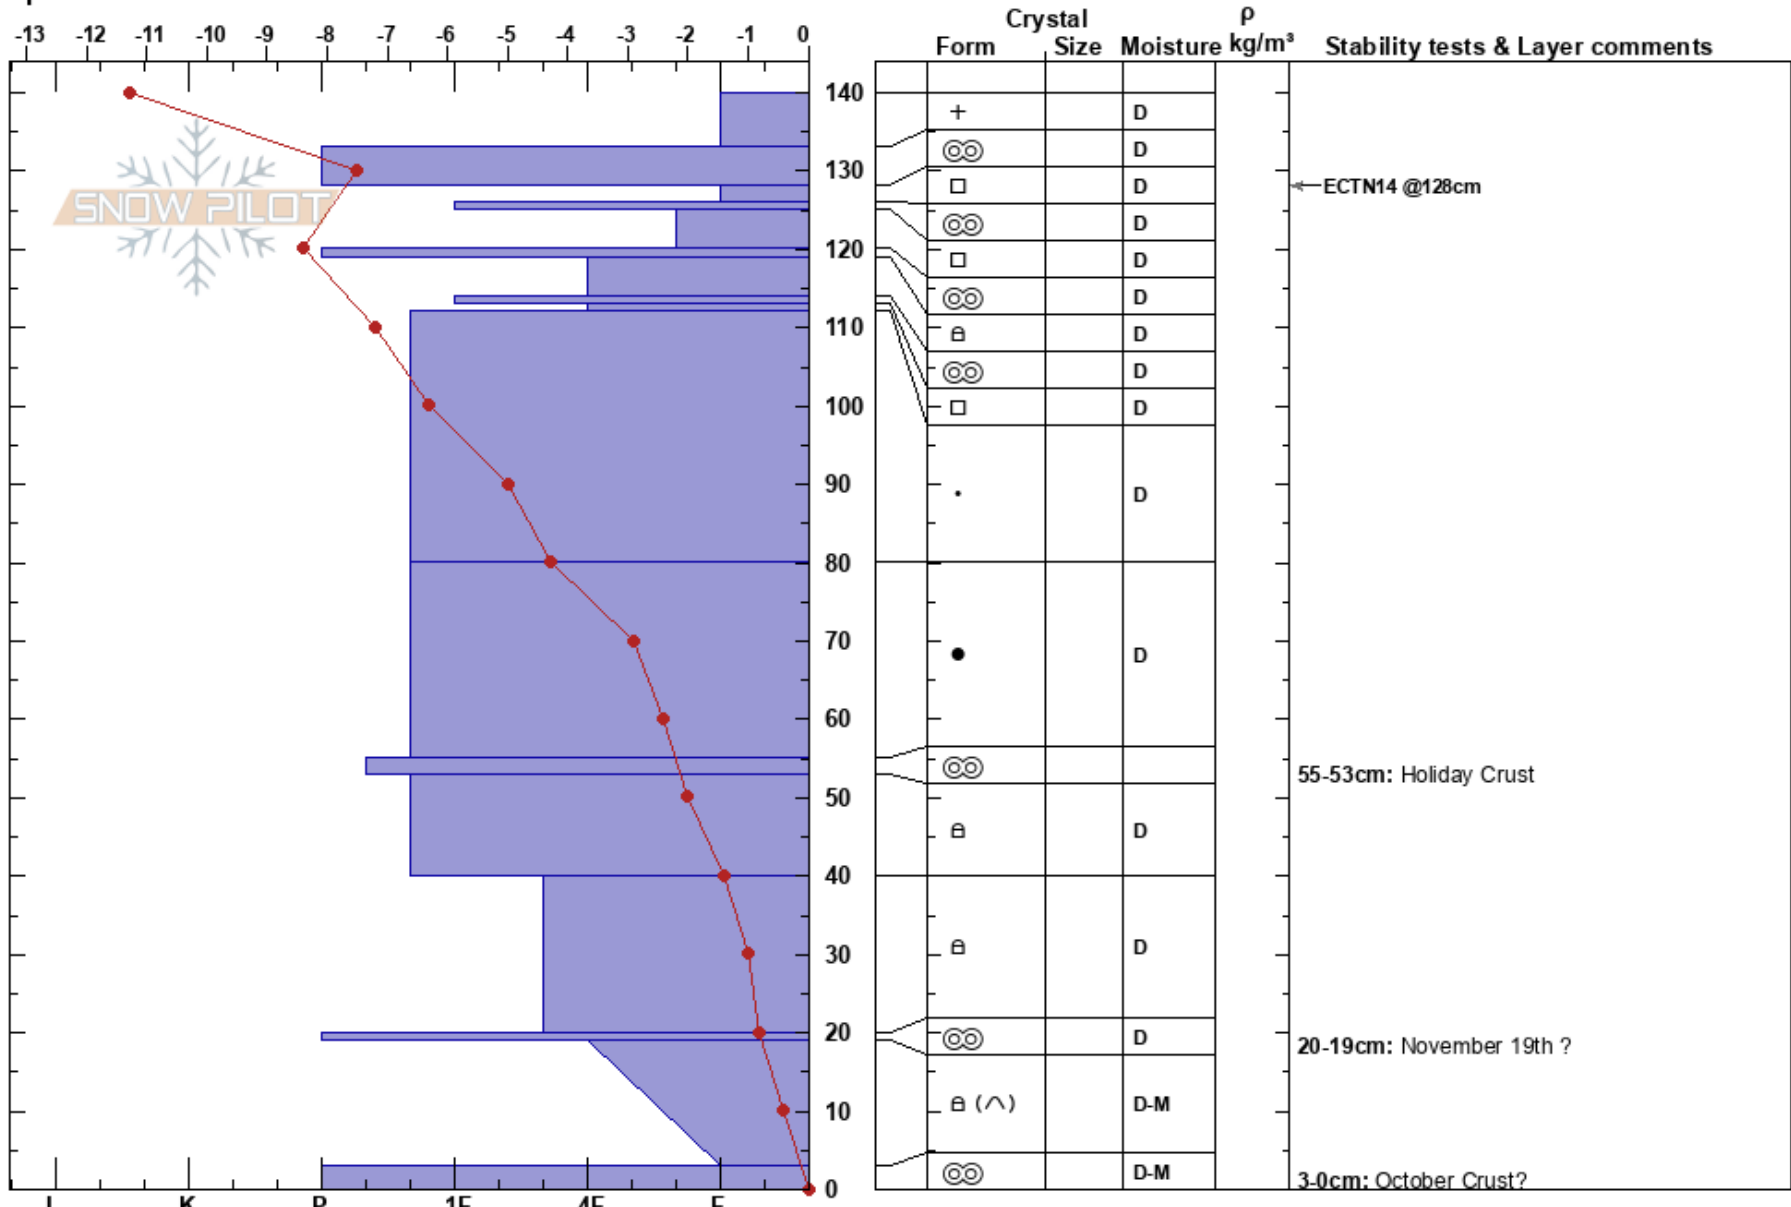

Shed 9 SZ  
 Lewis Range  
 MT  
 Elevation: 6700 ft  
 Aspect: S  
 Specifics:

BNSF Avalanche Safety  
 02/04/2020 - 1:30pm  
 Co-ord: 48.25370N, -113.50058W  
 Slope Angle: 37°  
 Wind Loading: yes

Stability: Good  
 Air Temperature: -12.5°C  
 Sky Cover: SCT  
 Precipitation: NO  
 Wind: W Moderate

HS:140  
 PF:10  
 PS:5  
 55-53cm: Holiday Crust  
 20-19cm: November 19th ?  
 19-3cm: Problematic layer  
 3-0cm: October Crust?

Notes: No recent avalanche activity observed