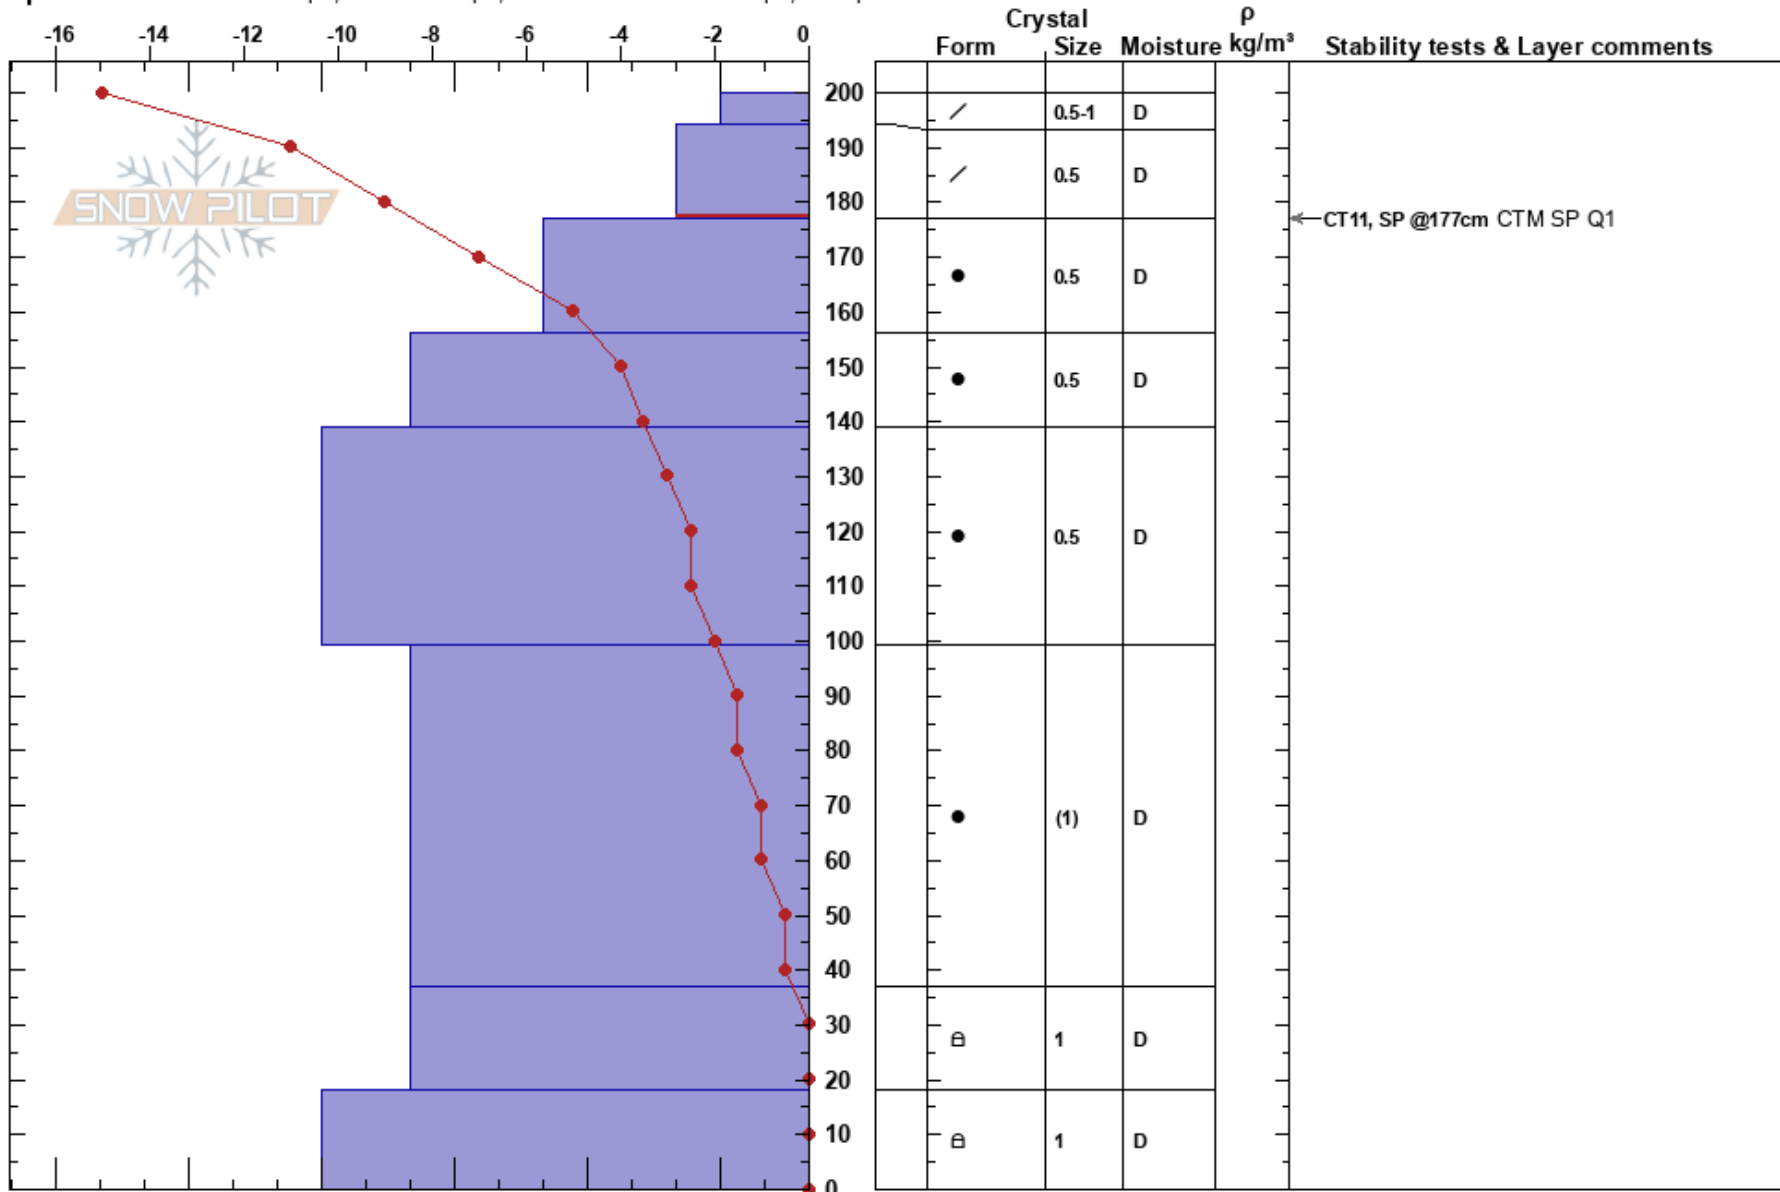

Snake Creek  
 Central Wasatch  
 UT  
 Elevation: 9598 ft  
 Aspect: 32°

Tim Matthews  
 02/04/2020 - 1:00pm  
 Co-ord: 40.56939N, -111.58281W  
 Slope Angle: 31°  
 Wind Loading: previous

Stability: Good  
 Air Temperature: -16°C  
 Sky Cover: FEW  
 Precipitation: NO  
 Wind: NW Light Breeze

HS:200  
 PF:64  
 194-177cm:Problematic layer  
 Layer Notes:

Specifics: Ski tracks on slope; We skied slope; Snowmobile tracks on slope; Poor pit location

Notes: