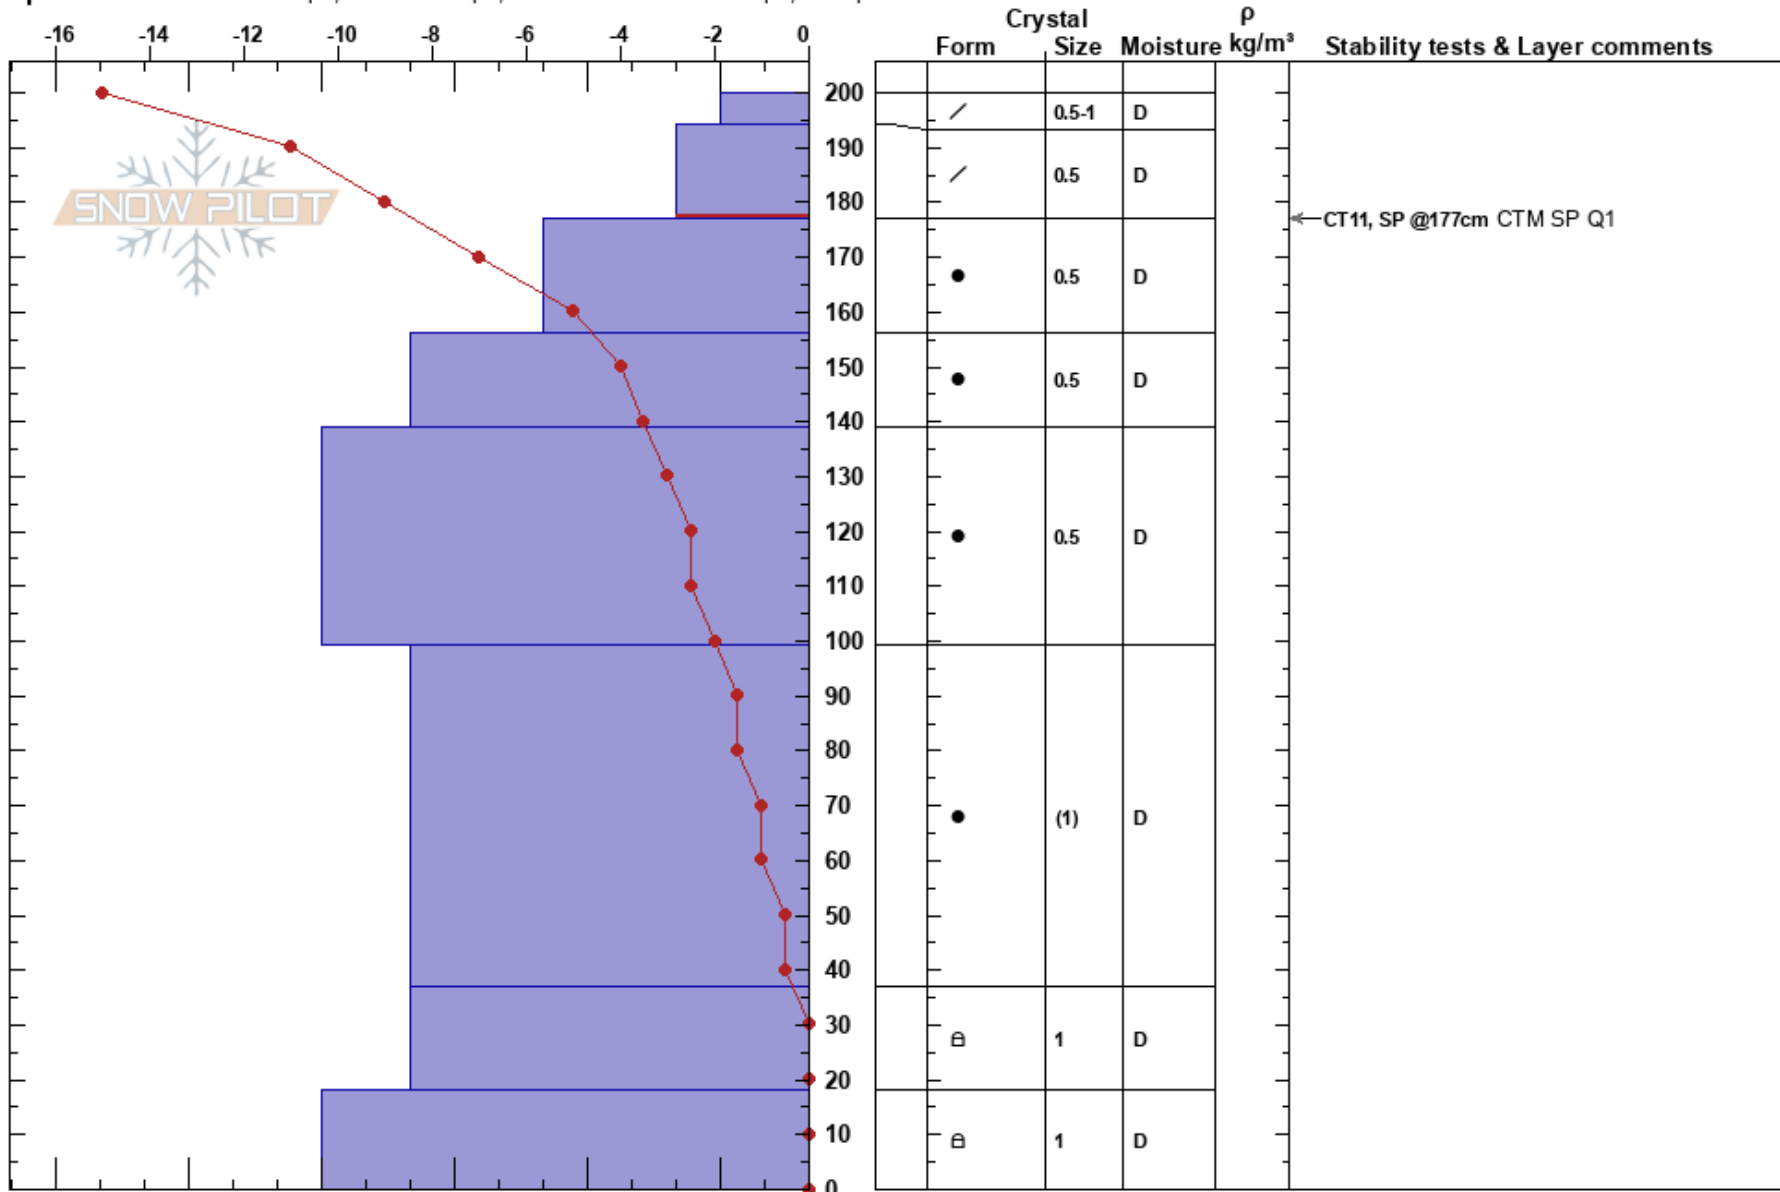

Snake Creek
 Central Wasatch
 UT
 Elevation: 9598 ft
 Aspect: 32°

Tim Matthews
 02/04/2020 - 1:00pm
 Co-ord: 40.56939N, -111.58281W
 Slope Angle: 31°
 Wind Loading: previous

Stability: Good
 Air Temperature: -16°C
 Sky Cover: FEW
 Precipitation: NO
 Wind: NW Light Breeze

HS:200
 PF:64
 194-177cm:Problematic layer

Specifics: Ski tracks on slope; We skied slope; Snowmobile tracks on slope; Poor pit location

← CT11, SP @177cm CTM SP Q1

Notes: