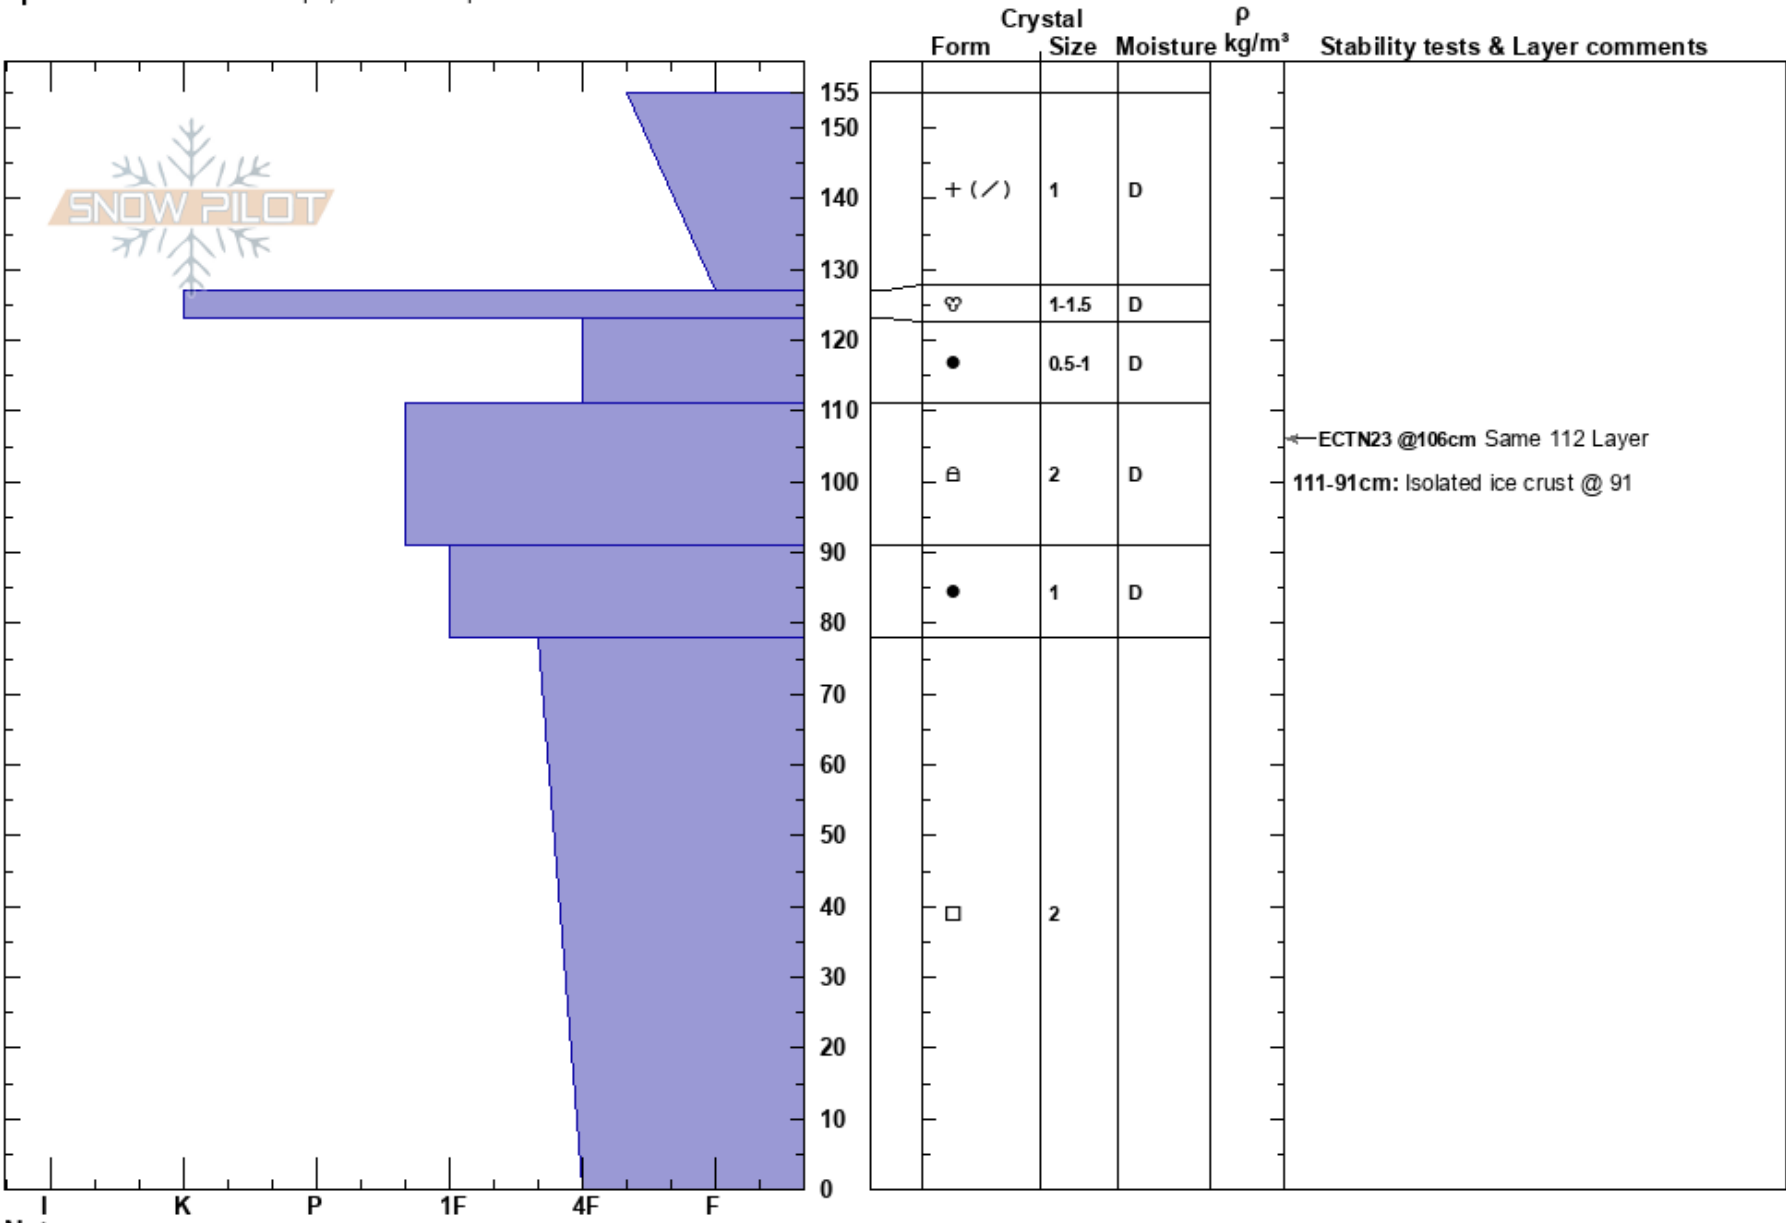

Lab 6- Pit 2  
 Bridger Range  
 MT  
 Elevation: 7171 m  
 Aspect: S  
 Specifics: Ski tracks on slope; We skied slope

Nikki Champion  
 02/24/2017 - 3:00pm  
 Co-ord: 45.82983N, -110.92825W  
 Slope Angle:  
 Wind Loading:

Stability: HS:155  
 Air Temperature: -10°C  
 Sky Cover: BKN  
 Precipitation: NO  
 Wind: Calm

Layer Notes:  
 111-91cm: Isolated ice crust @ 91

Notes: Not a full profile/No Temp/Density  
 No BP/SP Recorded.  
 GNFAC reported human triggered avalanches possible on windloaded slopes