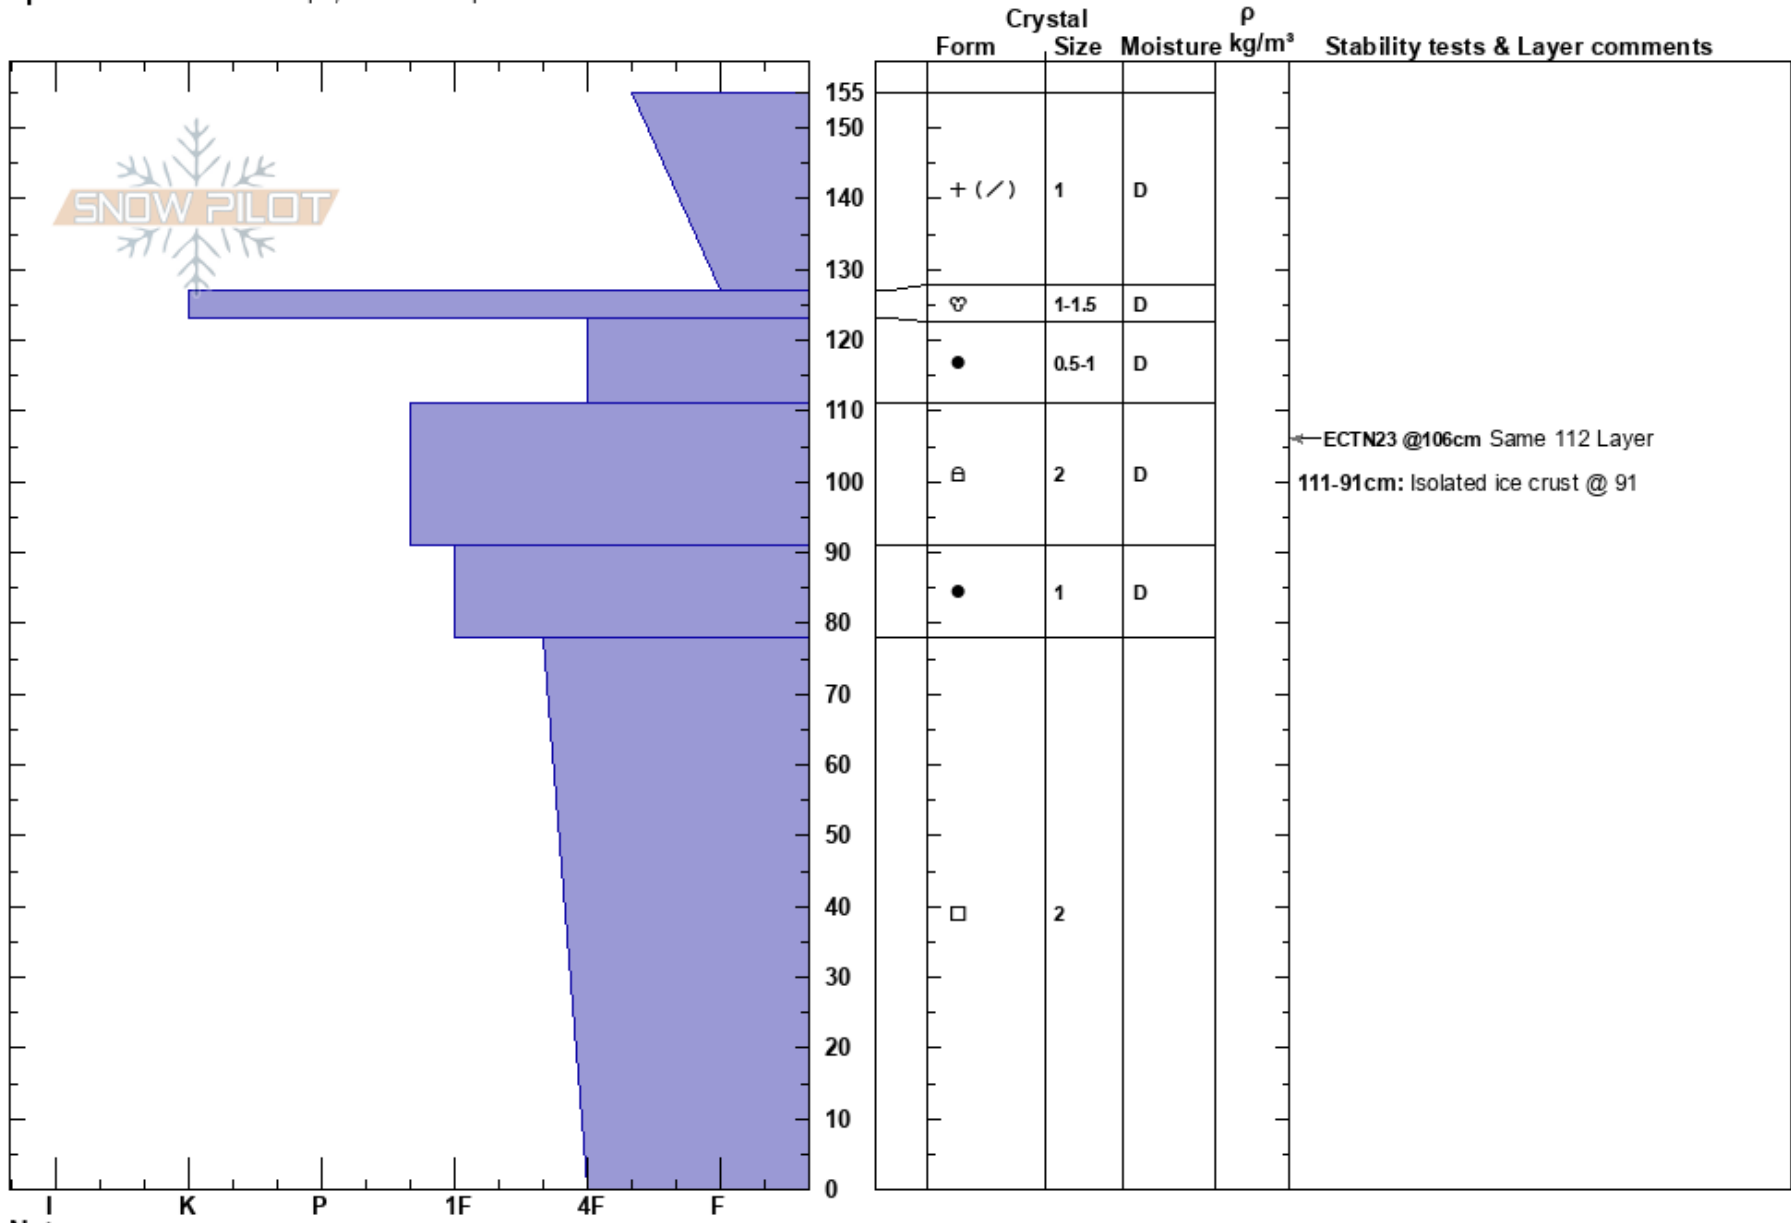

Lab 6- Pit 2
 Bridger Range
 MT
Elevation: 7171 m
Aspect: S
Specifics: Ski tracks on slope; We skied slope

Nikki Champion
 02/24/2017 - 3:00pm
Co-ord: 45.82983N, -110.92825W
Slope Angle:
Wind Loading:

Stability:
Air Temperature: -10°C
Sky Cover: BKN
Precipitation: NO
Wind: Calm

HS: 155
Layer Notes:
 111-91cm: Isolated ice crust @ 91

Notes: Not a full profile/No Temp/Density
 No BP/SP Recorded.
 GNFAC reported human triggered avalanches possible on windloaded slopes