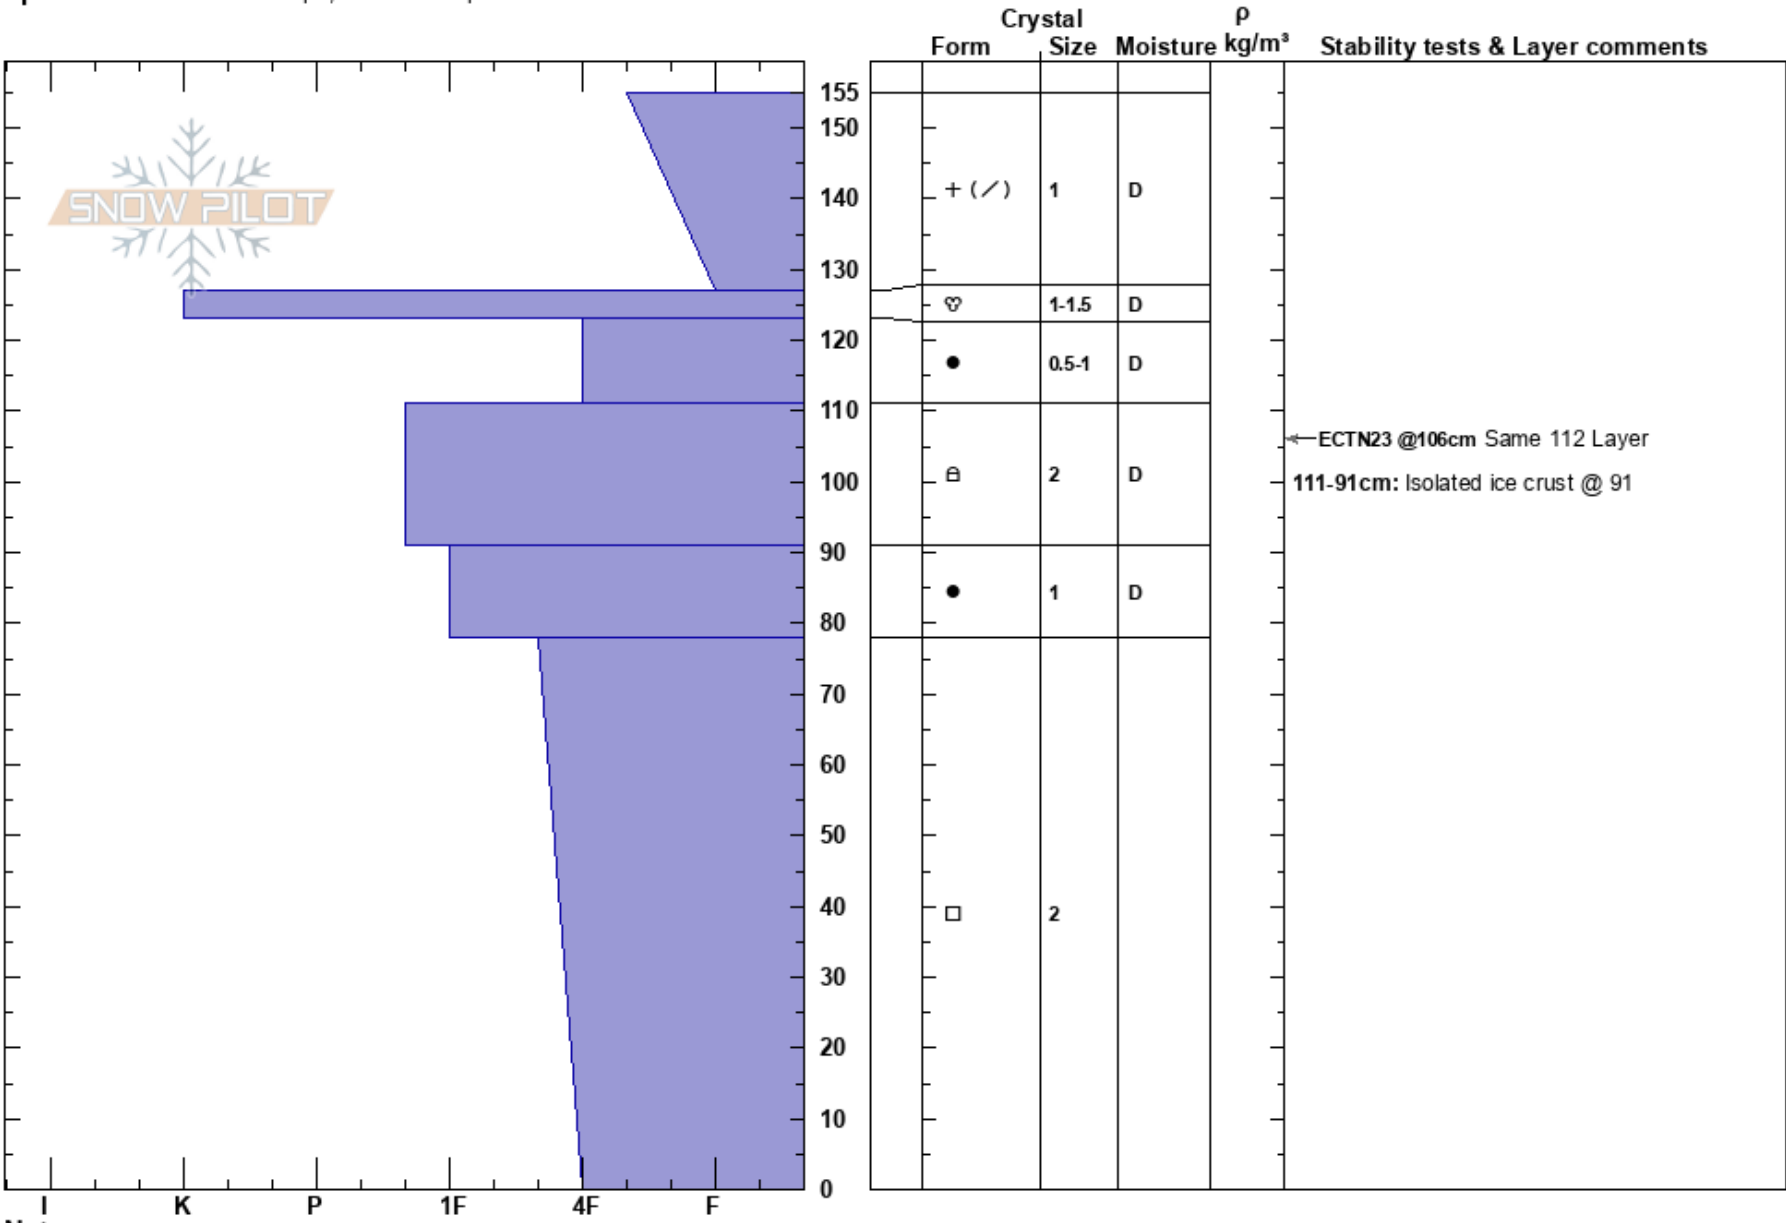

Lab 6- Pit 2
 Bridger Range
 MT
 Elevation: 7171 m
 Aspect: S
 Specifics: Ski tracks on slope; We skied slope

Nikki Champion
 02/24/2017 - 3:00pm
 Co-ord: 45.82983N, -110.92825W
 Slope Angle:
 Wind Loading:

Stability: HS:155
 Air Temperature: -10°C
 Sky Cover: BKN
 Precipitation: NO
 Wind: Calm

Layer Notes:
 111-91cm: Isolated ice crust @ 91

Notes: Not a full profile/No Temp/Density
 No BP/SP Recorded.
 GNFAC reported human triggered avalanches possible on windloaded slopes