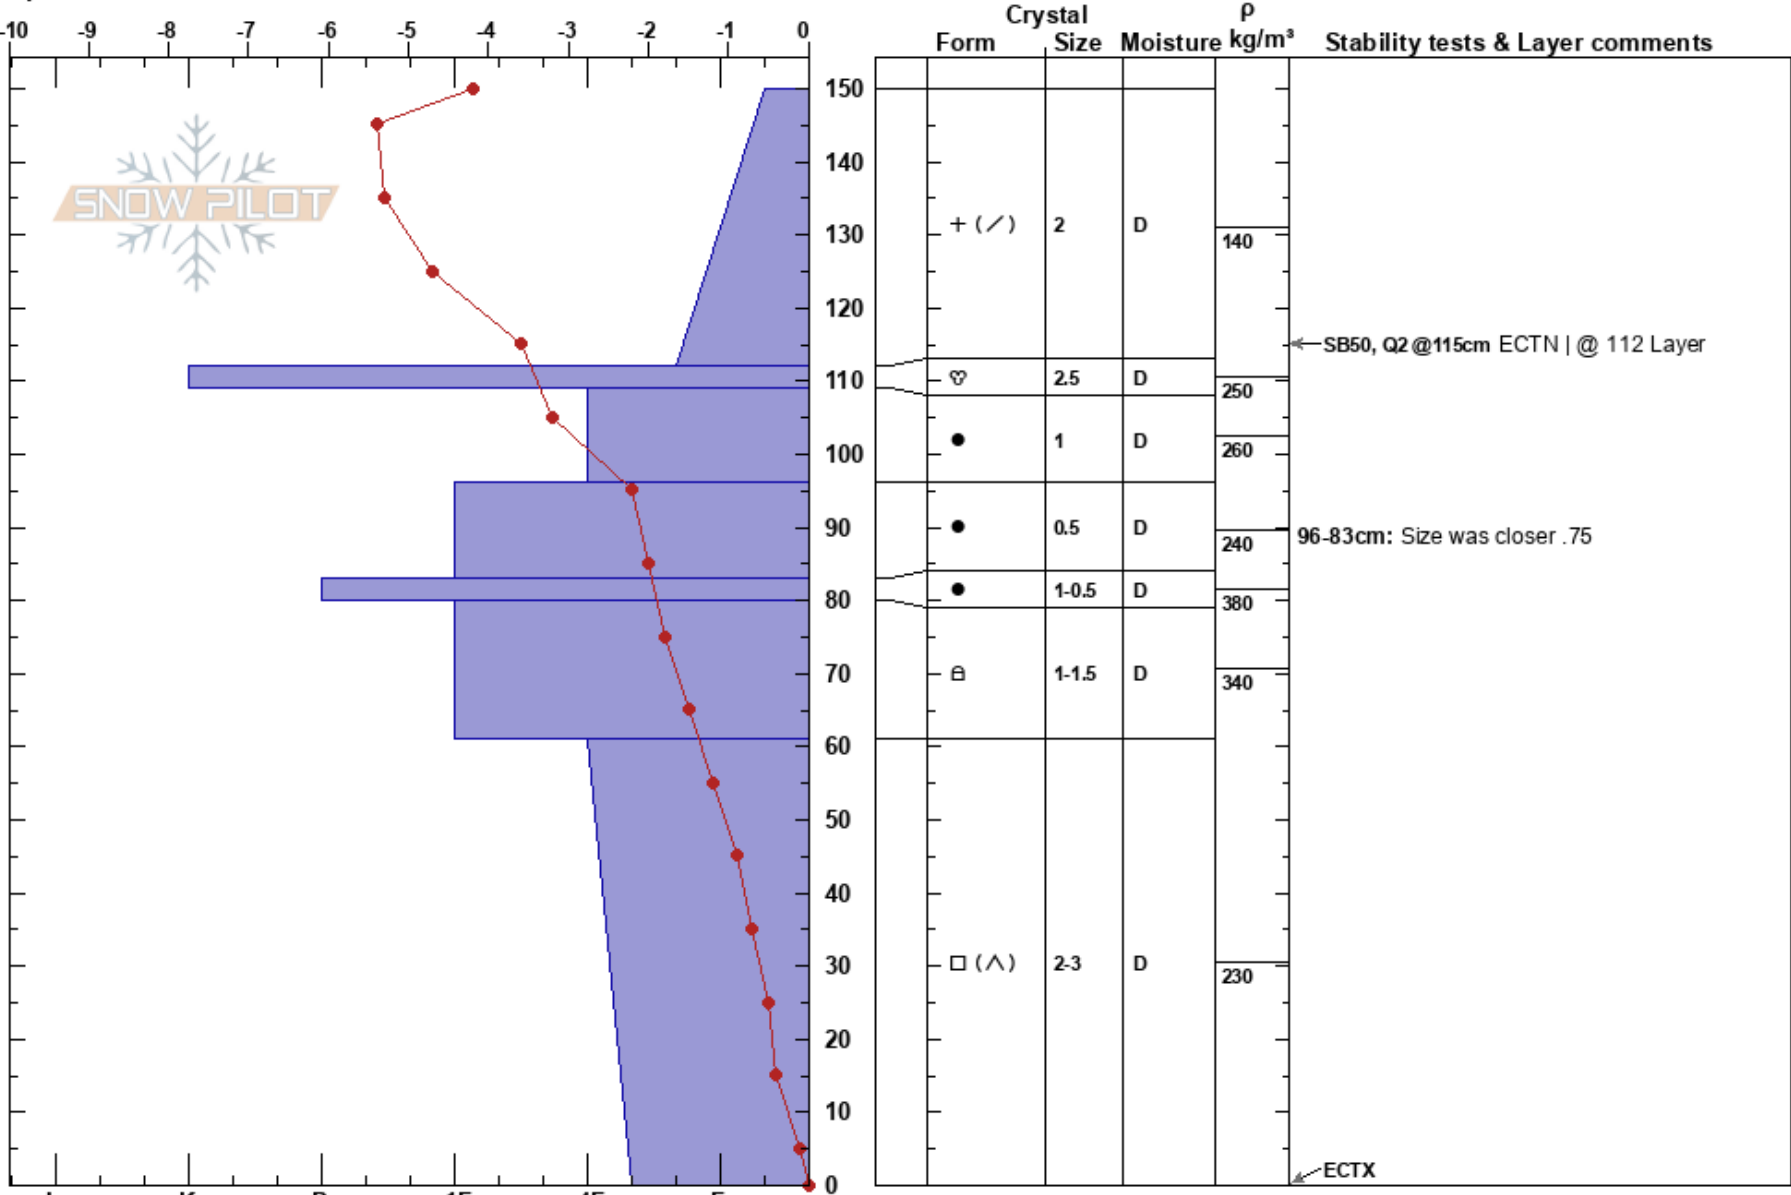

Lab 6
 Bridger Range
 MT
 Elevation: 7171 m
 Aspect: S

Nikki Champion
 02/24/2017 - 2:00pm
 Co-ord: 45.82983N, -110.92825W
 Slope Angle: 12°
 Wind Loading: yes

Stability: **HS:150**
 Air Temperature: -10°C PF:66 96-83cm: Size was closer .75
 Sky Cover: BKN
 Precipitation: NO
 Wind: Calm

Specifics: Ski tracks on slope; We skied slope

Notes: BP/SP: 66cm/15cm
 GNFAC reported human triggered avalanches possible on windloaded slopes
 No Collapsing noted.