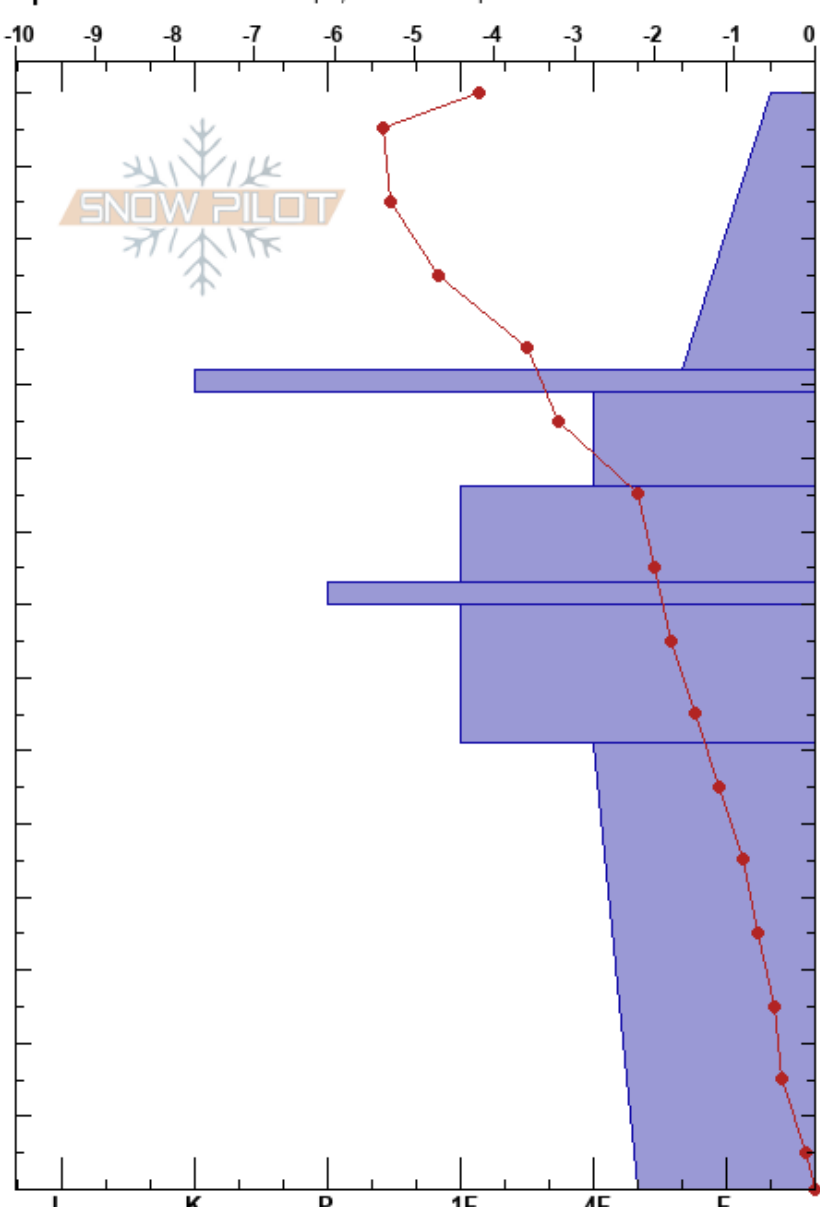

Lab 6
 Bridger Range
 MT
 Elevation: 7171 m
 Aspect: S
 Specifics: Ski tracks on slope; We skied slope

Nikki Champion
 02/24/2017 - 2:00pm
 Co-ord: 45.82983N, -110.92825W
 Slope Angle: 12°
 Wind Loading: yes

Stability: **HS:150**
 Air Temperature: -10°C PF:66 96-83cm: Size was closer .75
 Sky Cover: BKN
 Precipitation: NO
 Wind: Calm

Form	Crystal Size	Moisture	ρ kg/m ³	Stability tests & Layer comments
+ (/)	2	D	140	
∩	2.5	D	250	← SB50, Q2 @ 115cm ECTN @ 112 Layer
•	1	D	260	
•	0.5	D	240	96-83cm: Size was closer .75
•	1-0.5	D	380	
∩	1-1.5	D	340	
□ (^)	2-3	D	230	
				← ECTX

Notes: BP/SP: 66cm/15cm
 GNFAC reported human triggered avalanches possible on windloaded slopes
 No Collapsing noted.