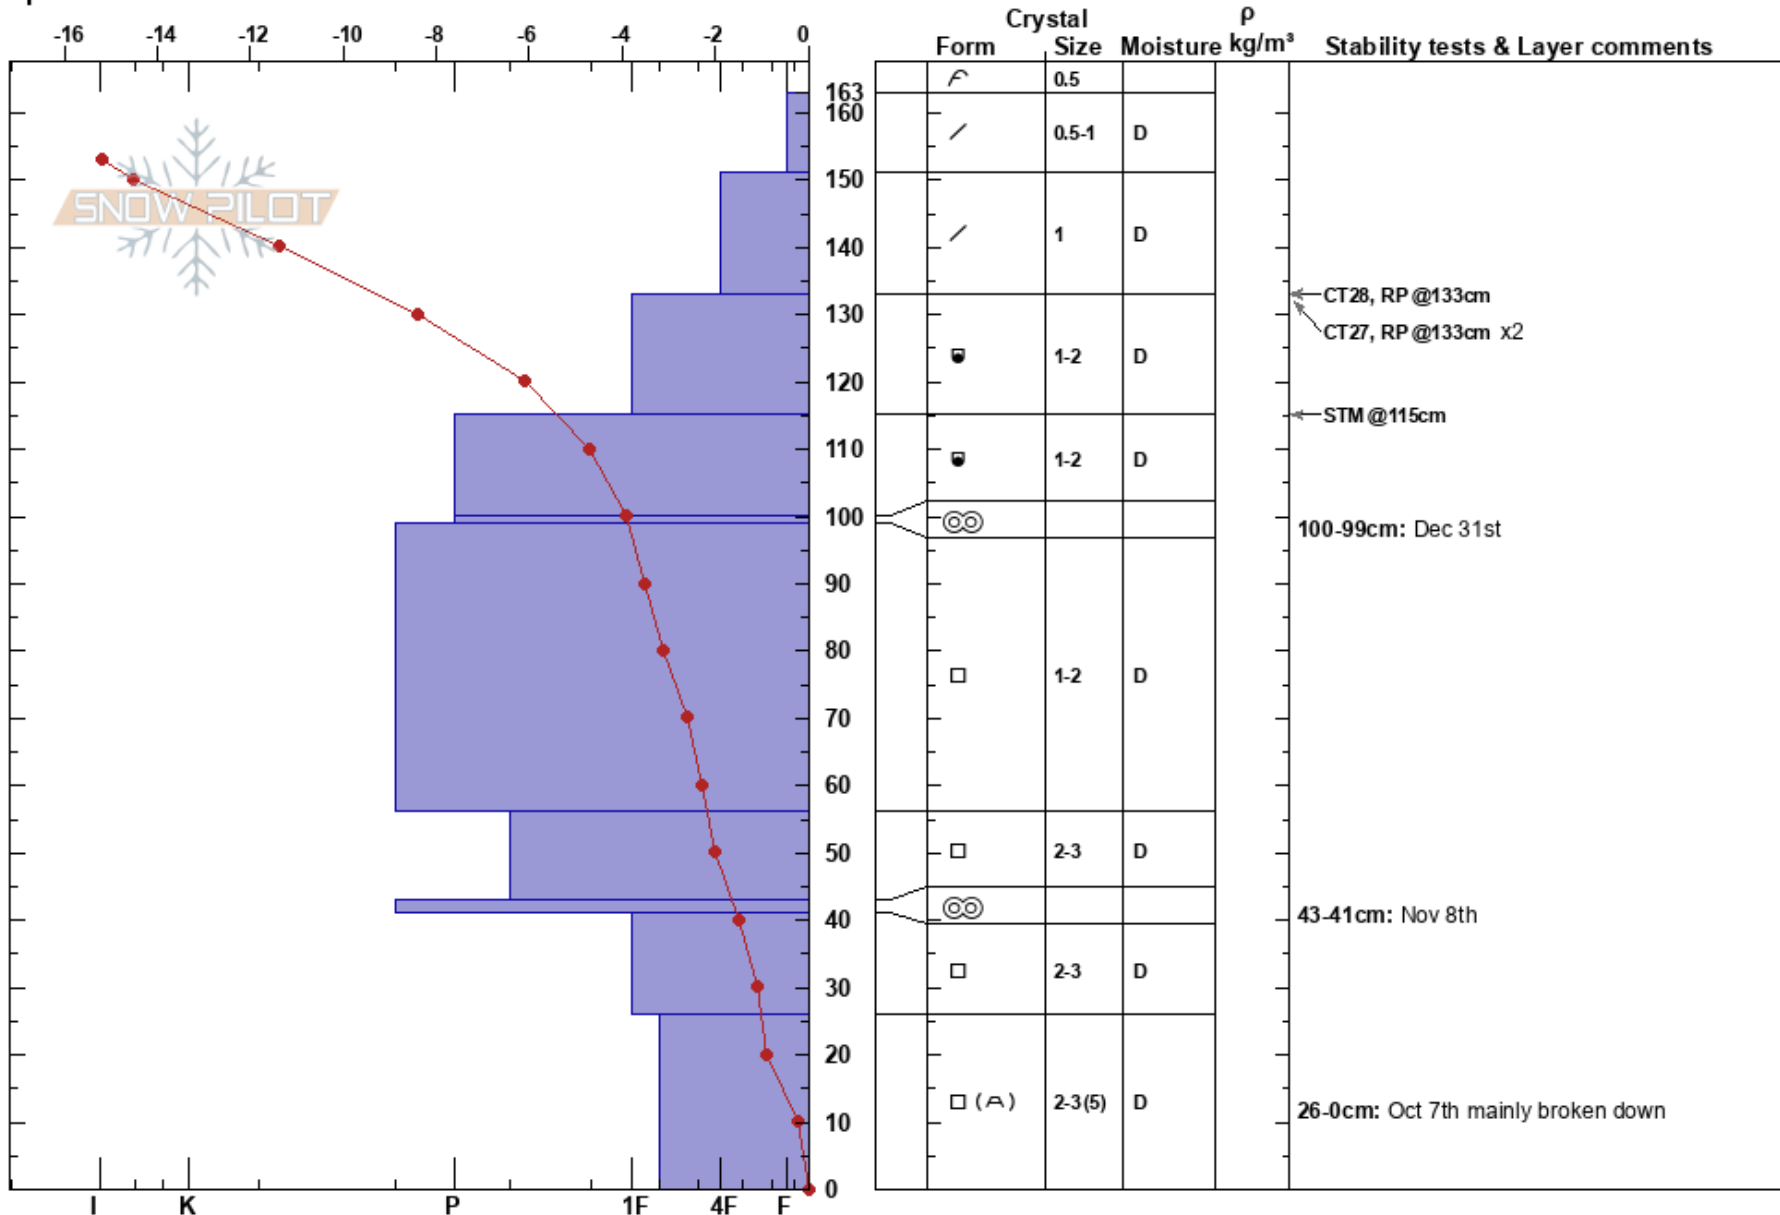

Wheeler Flats Weekly  
 Sunshine Village  
 AB  
 Elevation: 2120 m  
 Aspect:  
 Specifics:

Zoe Ryan  
 04/02/2020 - 13:00  
 Co-ord:  
 Slope Angle: 0°  
 Wind Loading: no

Stability: **HS:163**  
 Air Temperature: -11.1°C PF:30  
 Sky Cover: OVC  
 Precipitation: S-1  
 Wind: Calm

Layer Notes:  
 100-99cm: Dec 31st  
 43-41cm: Nov 8th  
 26-0cm: Oct 7th mainly broken down

Notes: Observed thin MFcr down ~60cm, suspect 2019-12-31. Upper and mid-pack relatively well bonded with only hard results below weekend's HST.