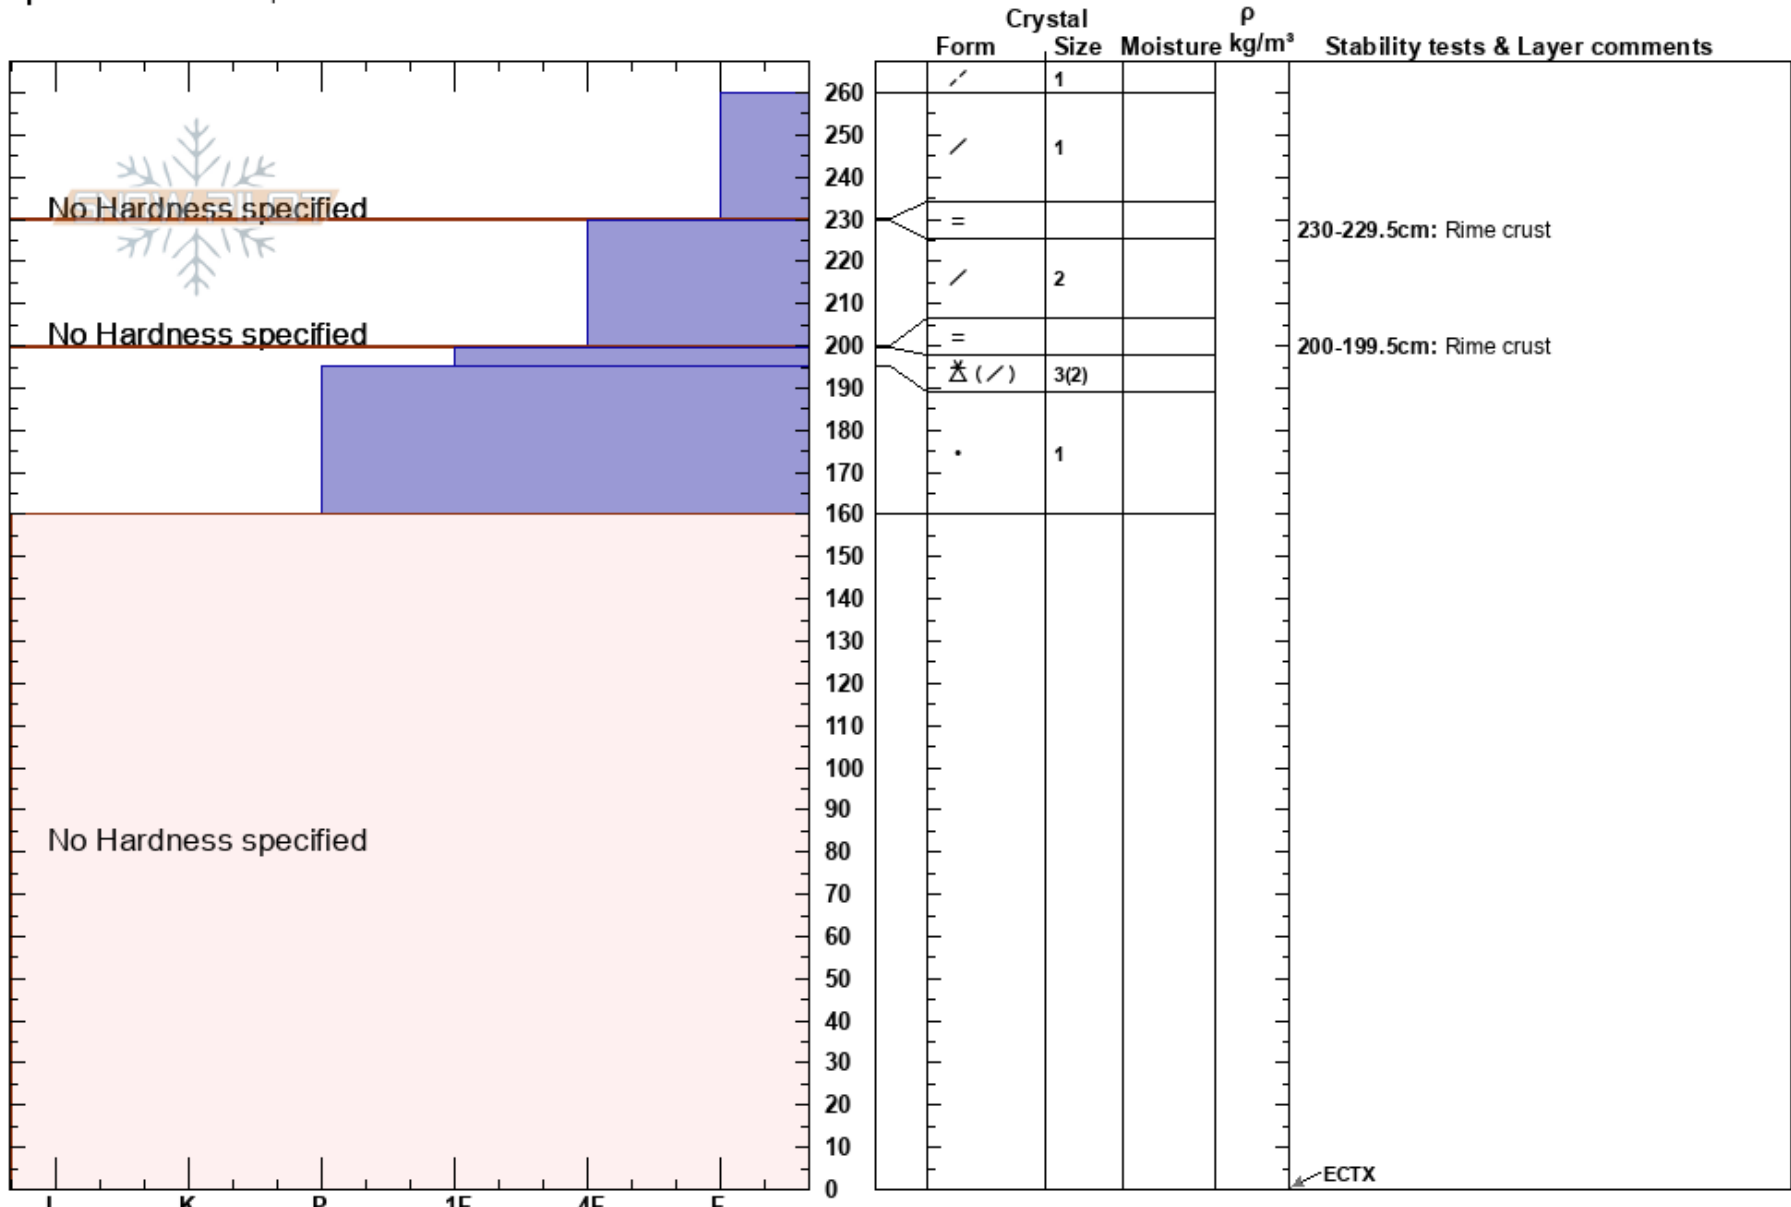

East Face Nitwitz Knob
 Teton Range
 WY
Elevation: 9464 ft
Aspect: E
Specifics: We skied slope

Philip Edmonds
 02/04/2020 - 12:23pm
Co-ord: 43.79252N, -110.93418W
Slope Angle: 36°
Wind Loading: no

Stability:
Air Temperature: 12°F
Sky Cover: CLR
Precipitation: NO
Wind: Calm

HS:260
Layer Notes:
 230-229.5cm: Rime crust
 229.5-200cm: Problematic layer
 200-199.5cm: Rime crust

Notes: Probed lower pack and felt depth hoar at bottom 25 cms of depth.